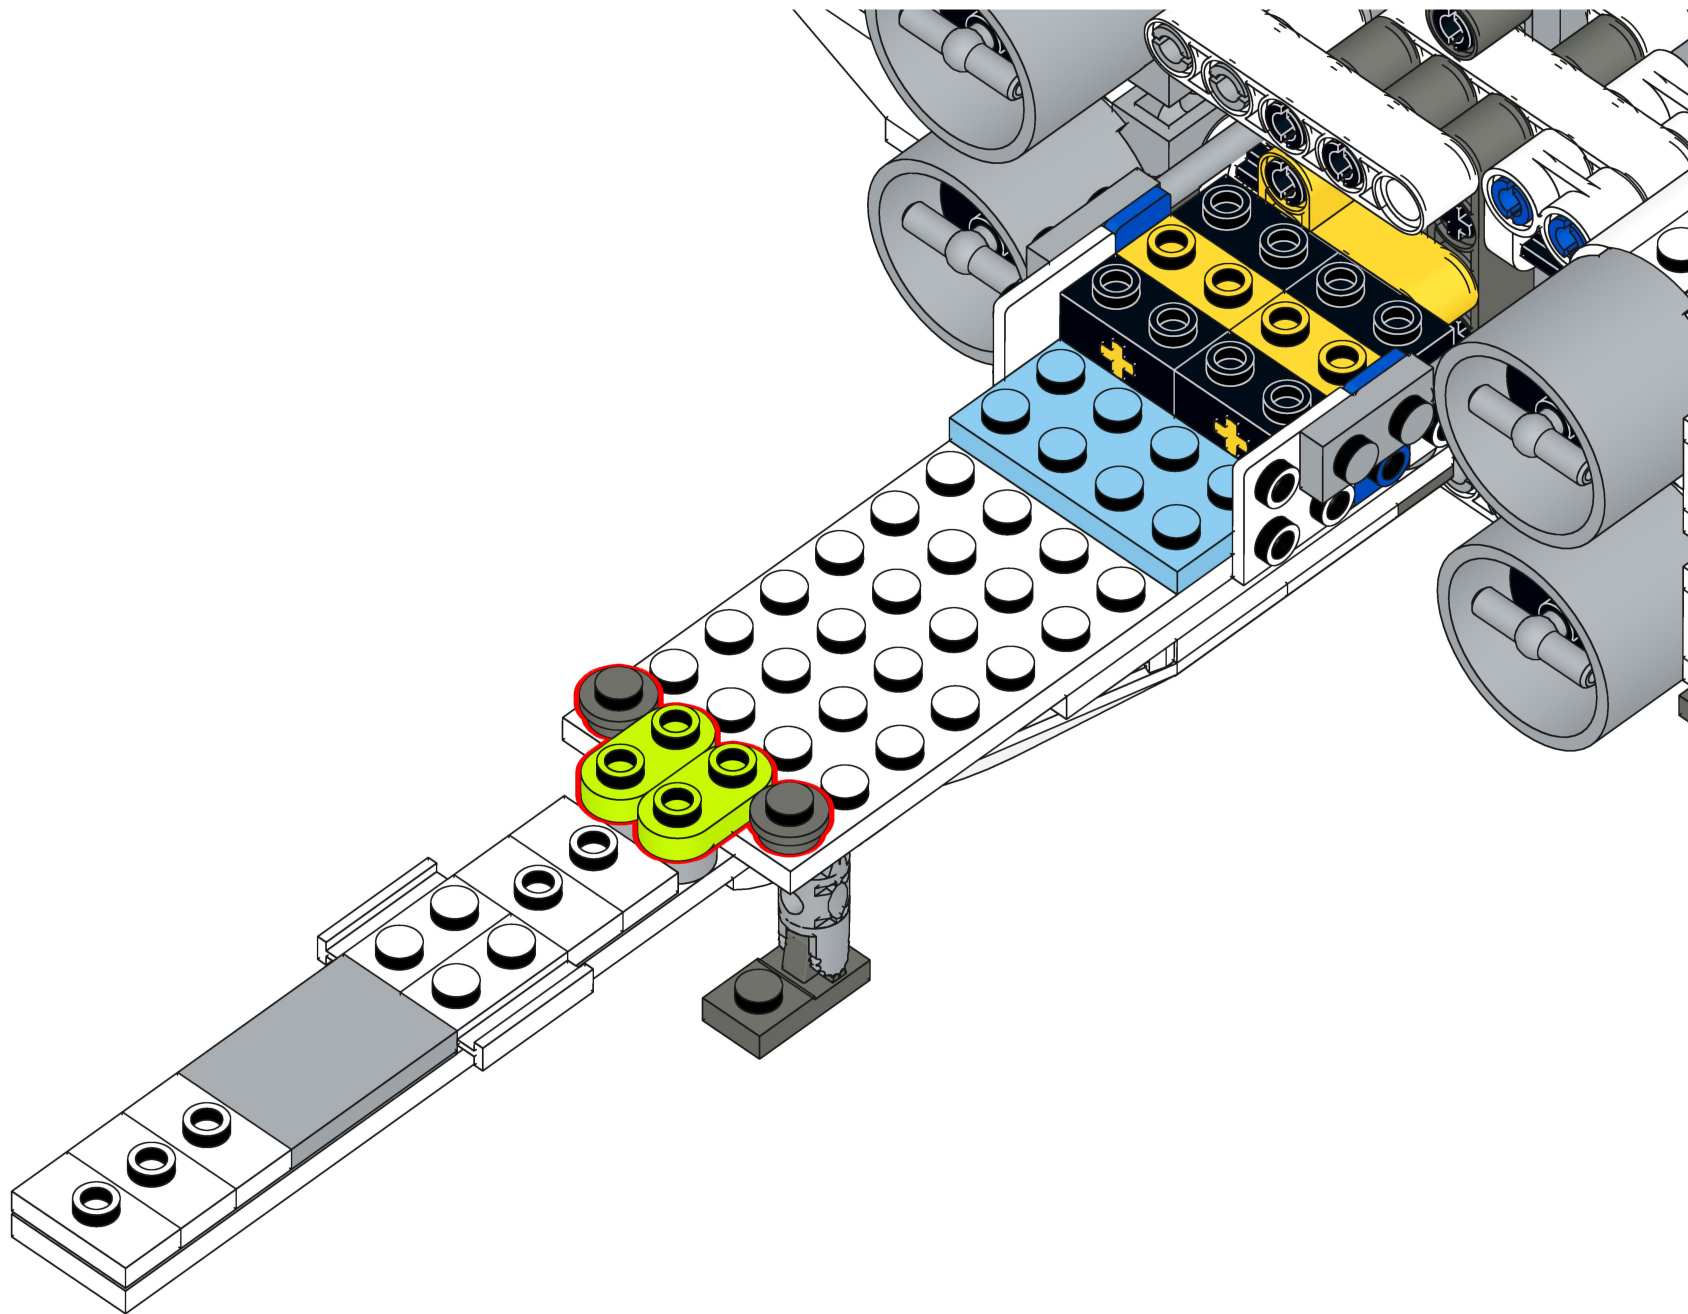

**Bri****pando**

**[brixpando.com](http://brixpando.com)**

2x 2x 1x

—

1x 1x

—

1x 1x

An inset box containing two white Technic parts, each labeled "1x". Below the parts is a red square with a white minus sign, indicating that one of the parts should be removed or is not to be used.