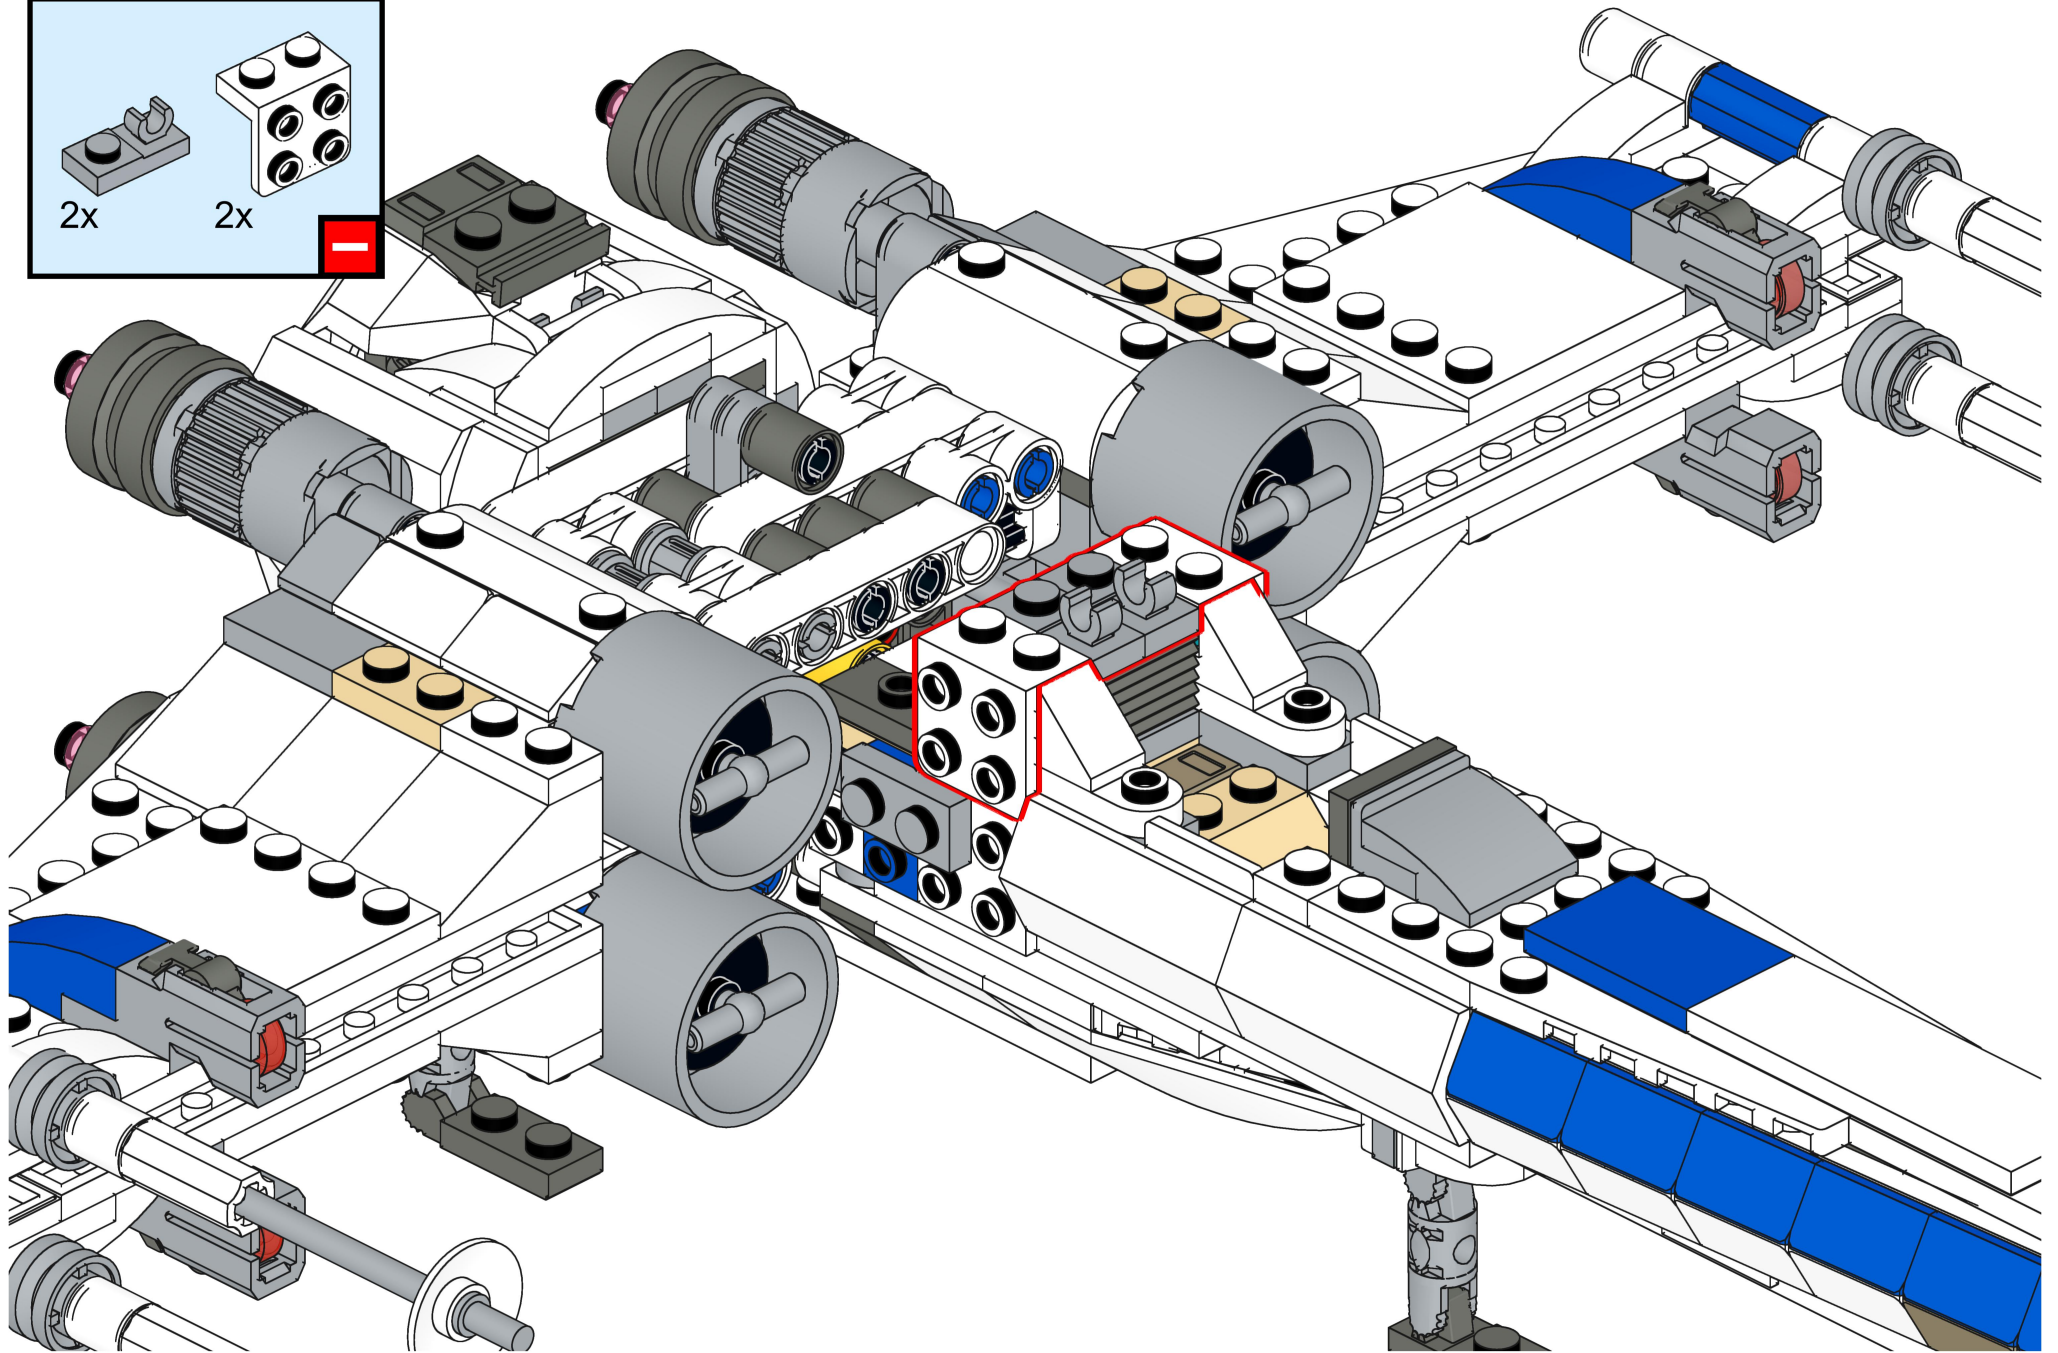

**Bri****pando**

**[brixpando.com](http://brixpando.com)**

2x 2x 1x

—

1x 1x

—

1x 1x

An inset box containing two white Technic parts, each labeled "1x". Below the parts is a red square with a white minus sign, indicating that one of the parts should be removed or is not to be used.