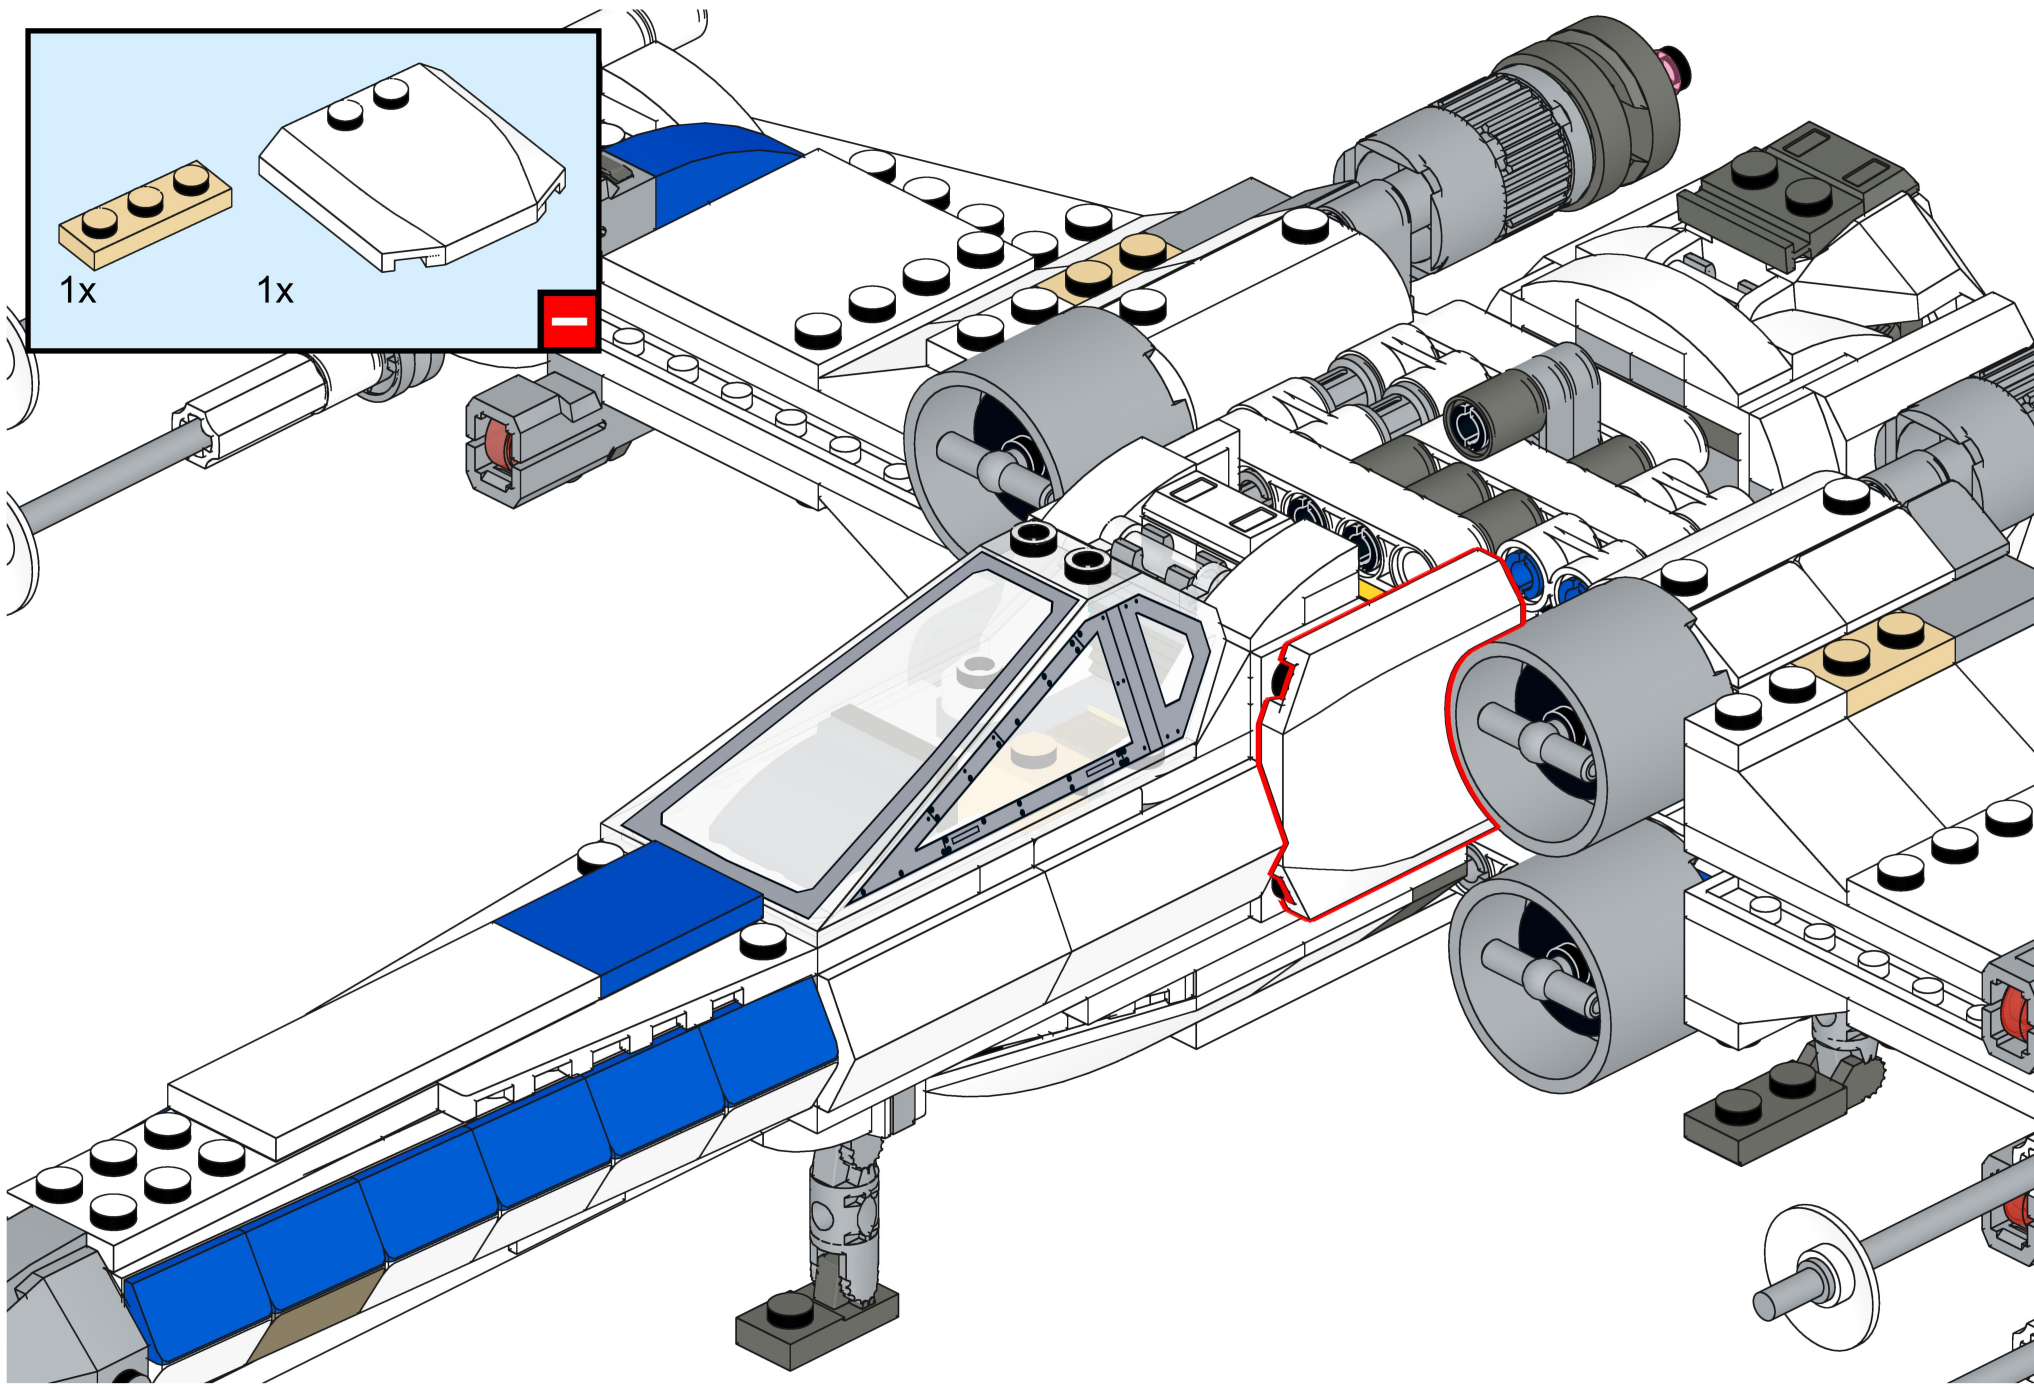

**Bri****pando**

**[brixpando.com](http://brixpando.com)**

2x 2x 1x

—

1x 1x

—

1x 1x

An inset box containing two white Technic parts, each labeled "1x". Below the parts is a red square with a white minus sign, indicating that one of the parts should be removed or is not to be used.