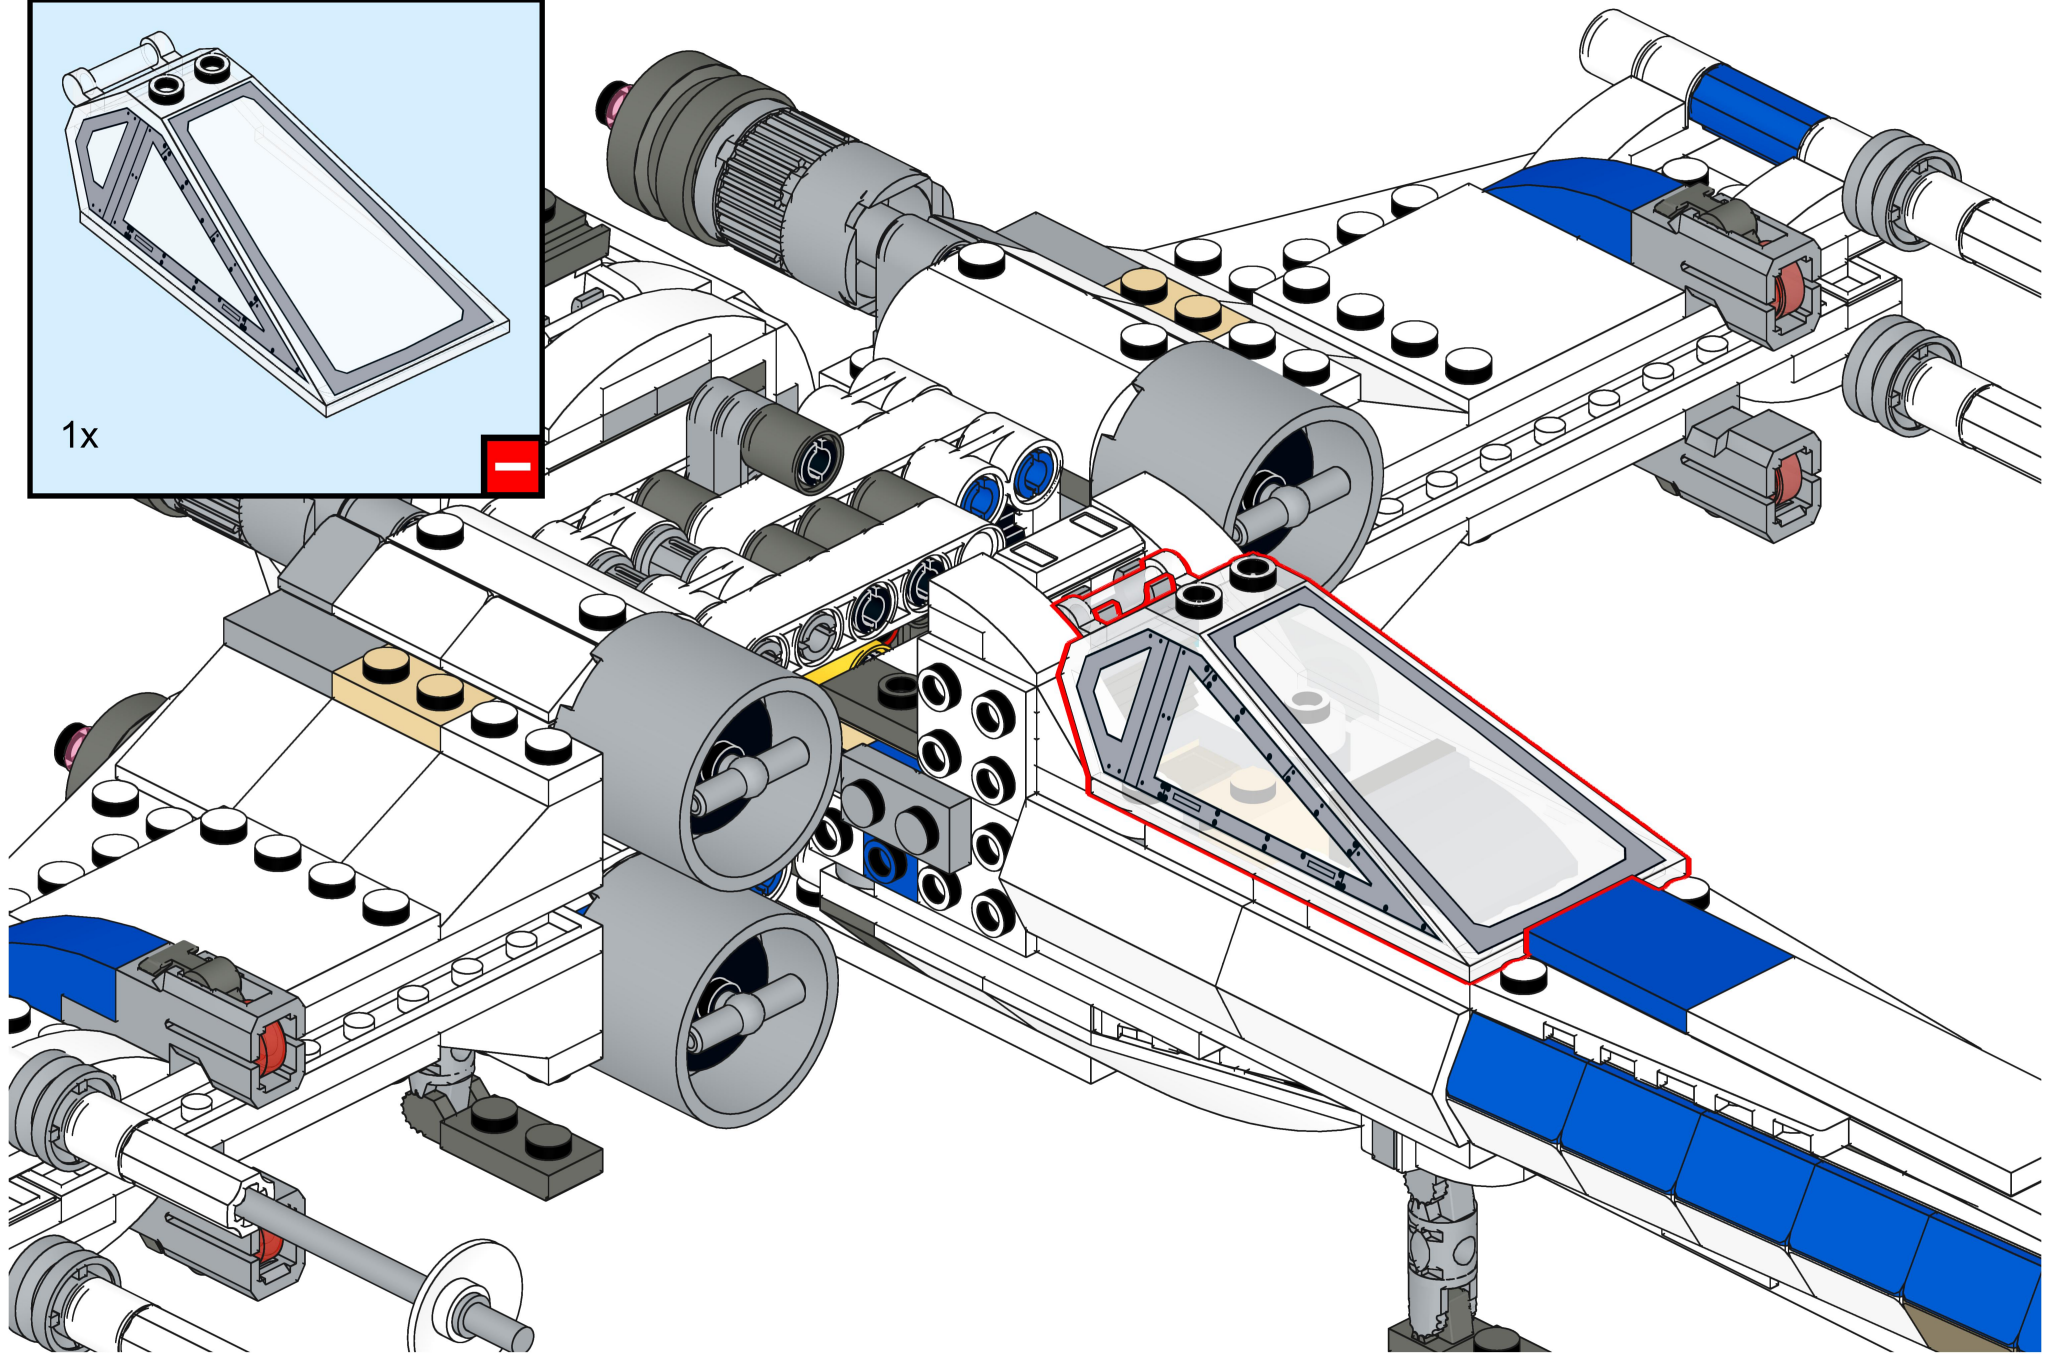

**Bri****pando**

**[brixpando.com](http://brixpando.com)**

2x 2x 1x

—

1x 1x

—

1x 1x

An inset box containing two white Technic parts, each labeled "1x". Below the parts is a red square with a white minus sign, indicating that one of the parts should be removed or is not to be used.