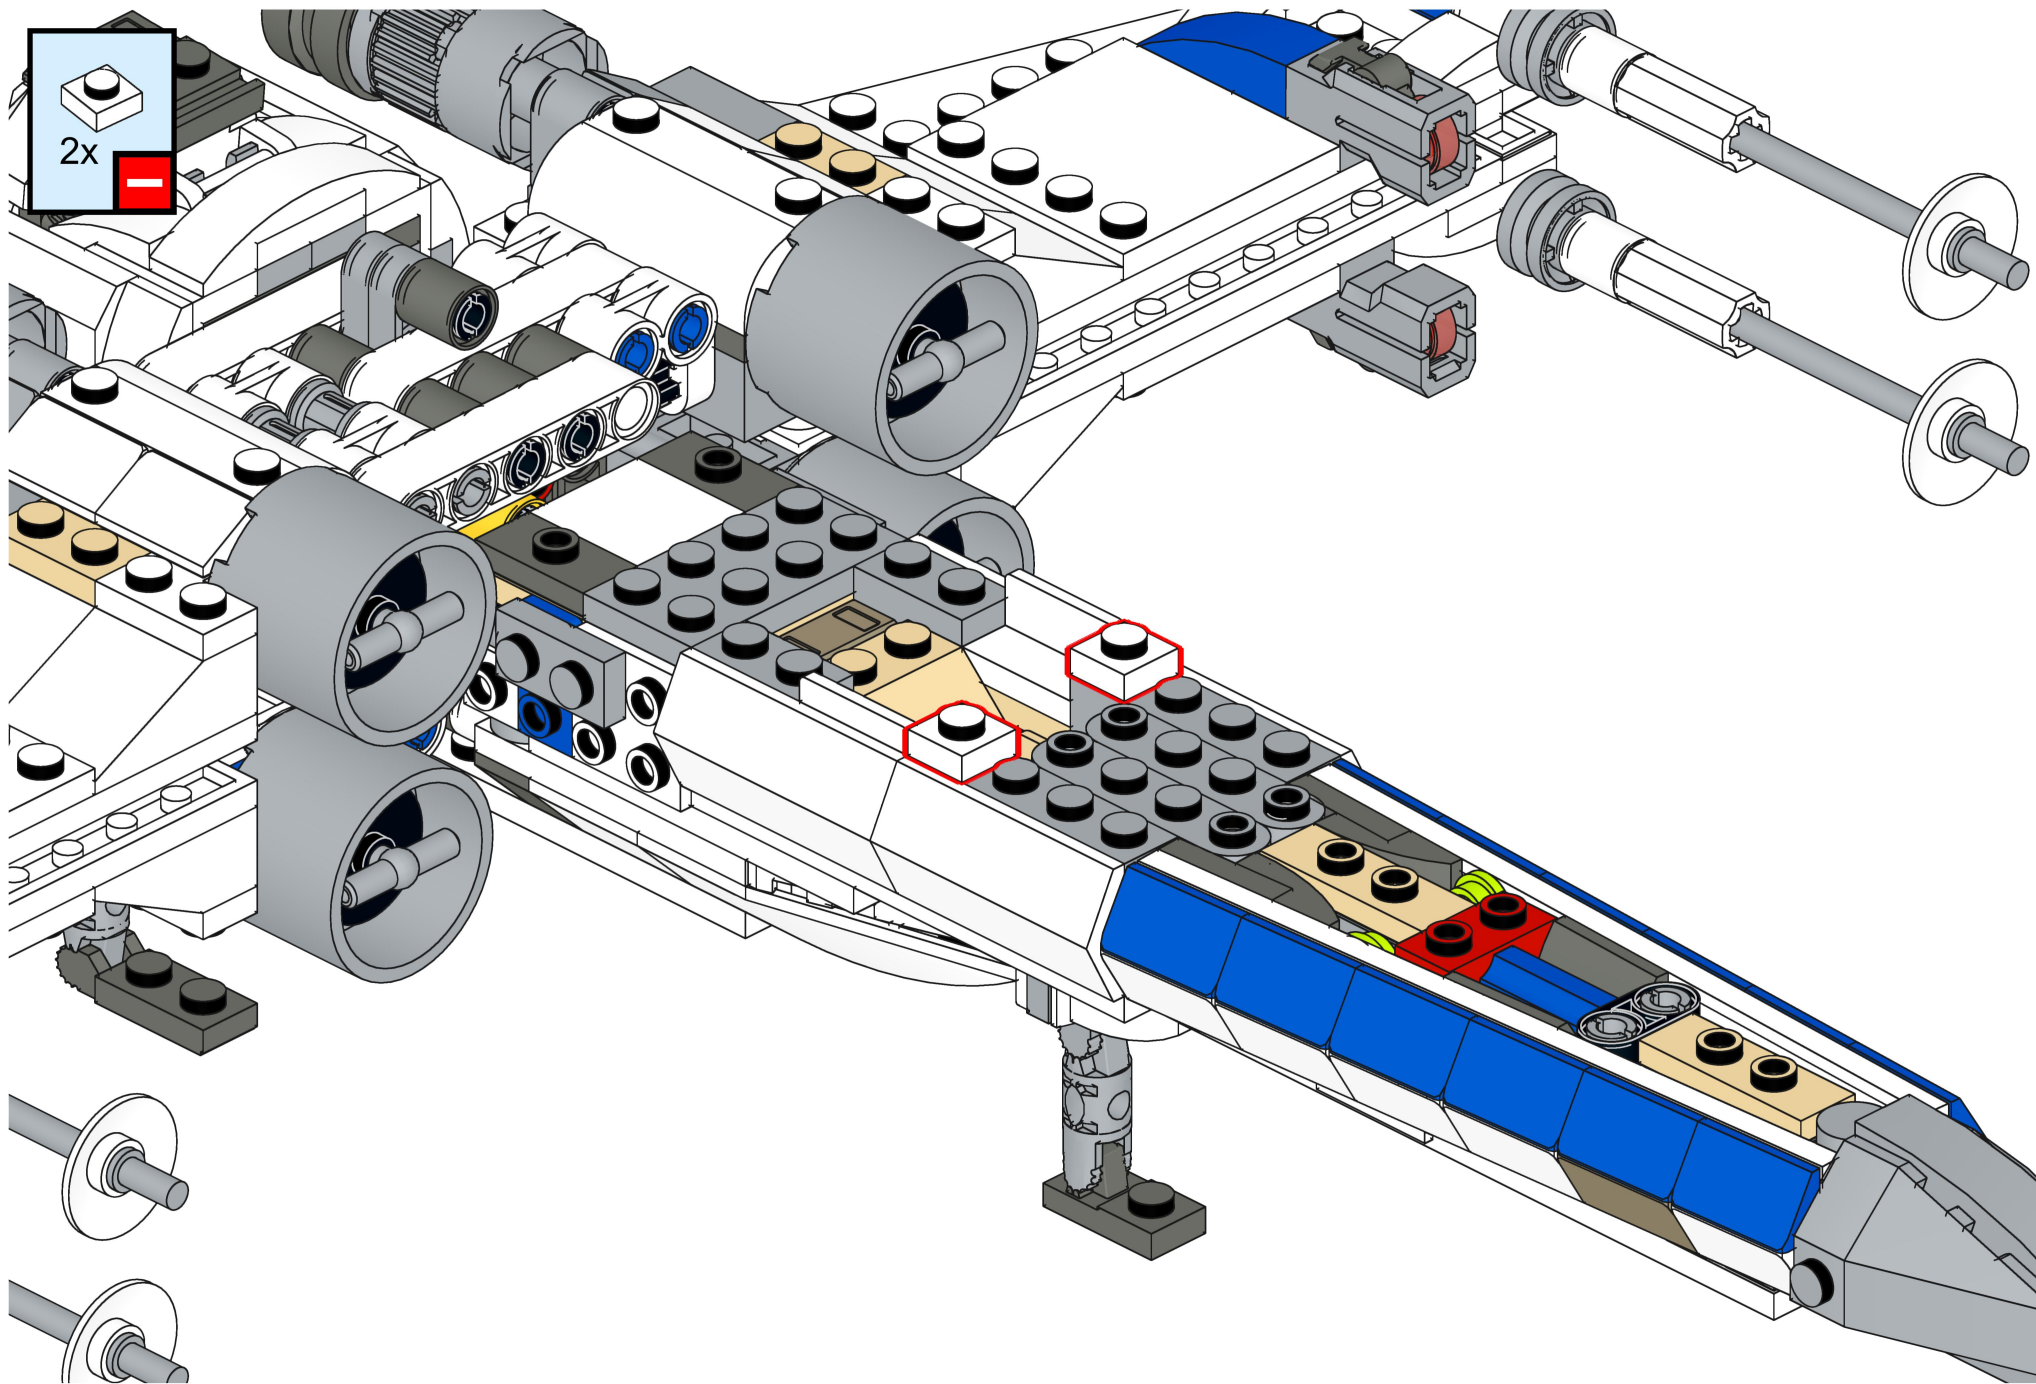

**Bri****pando**

**[brixpando.com](http://brixpando.com)**

2x 2x 1x

—

1x 1x

—

1x 1x

An inset box containing two white Technic parts, each labeled "1x". Below the parts is a red square with a white minus sign, indicating that one of the parts should be removed or is not to be used.