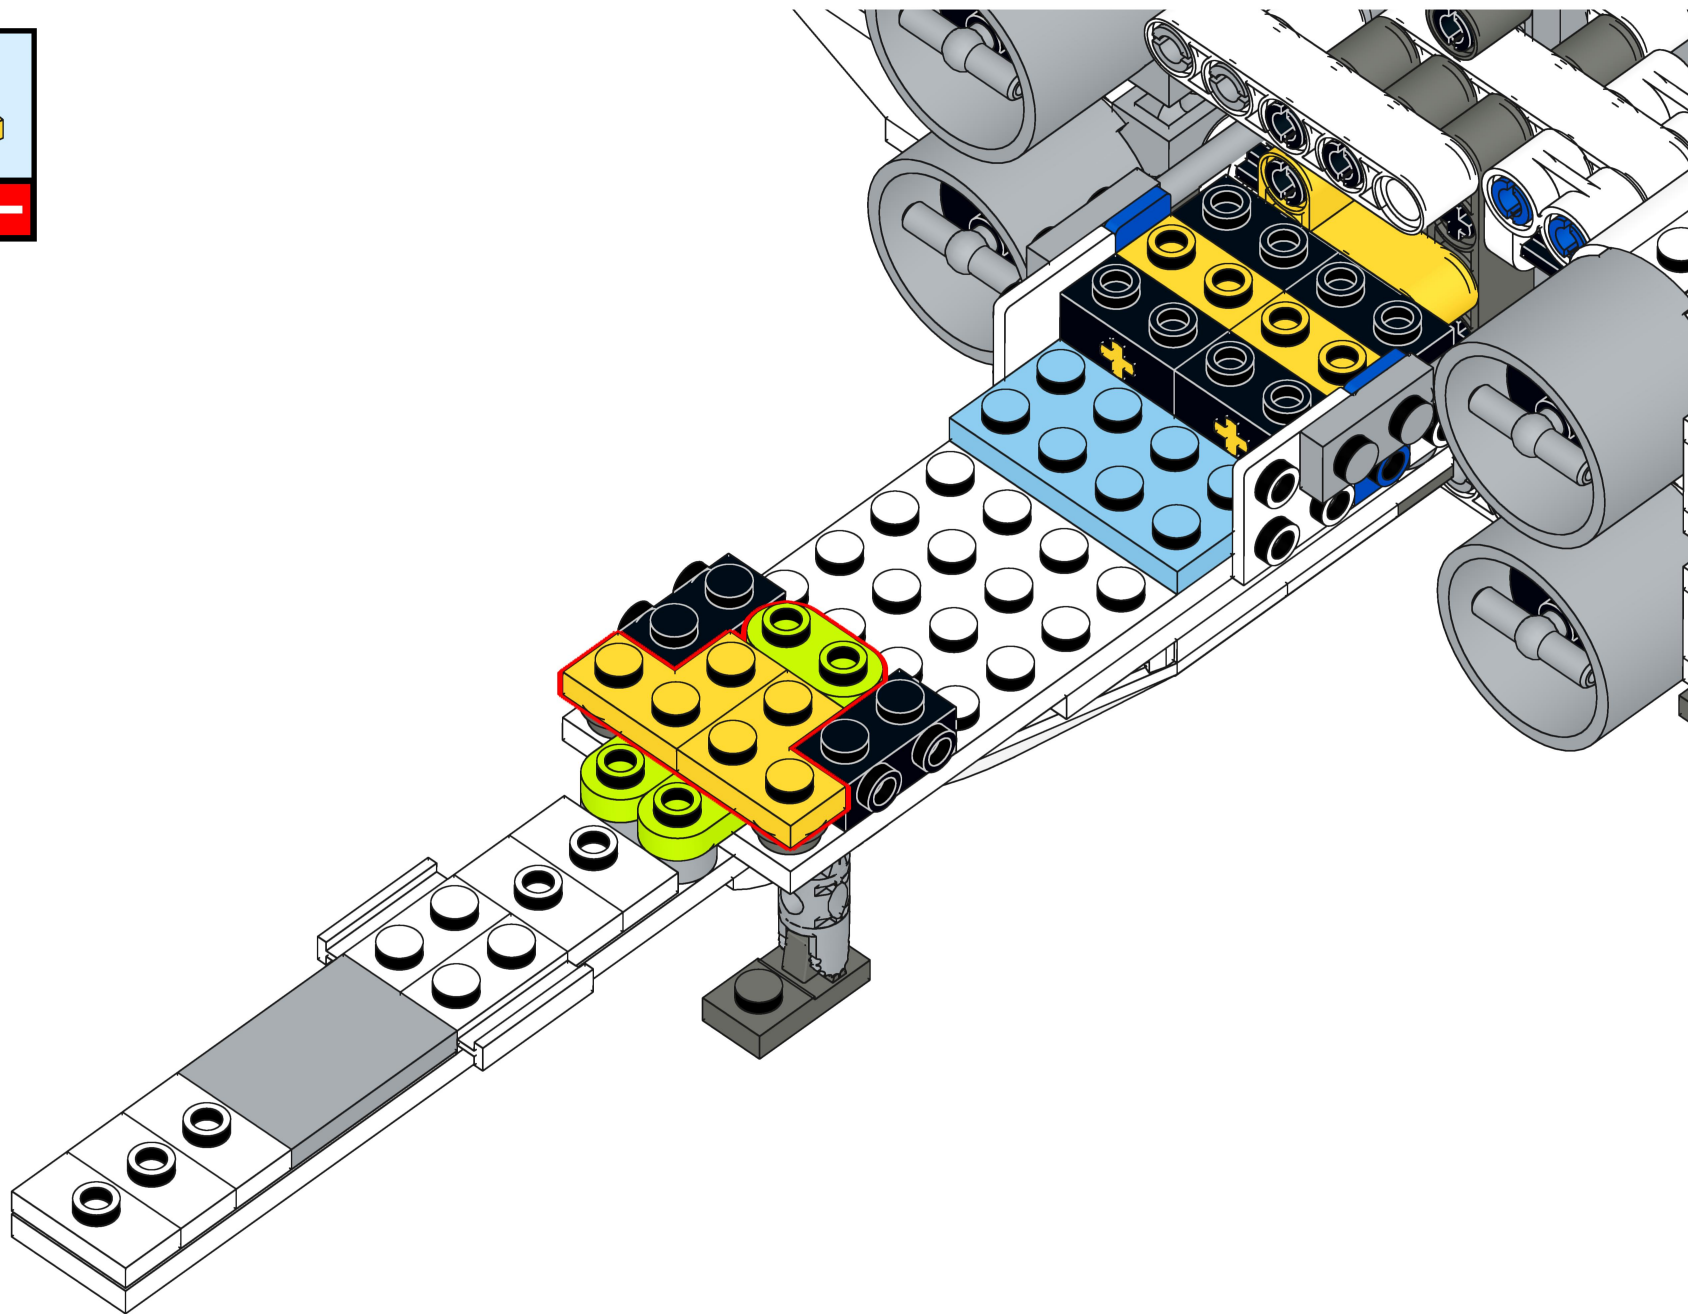

**Bri****pando**

**[brixpando.com](http://brixpando.com)**

2x 2x 1x

—

1x 1x

—

1x 1x

An inset box containing two white Technic parts, each labeled "1x". Below the parts is a red square with a white minus sign, indicating that one of the parts should be removed or is not to be used.