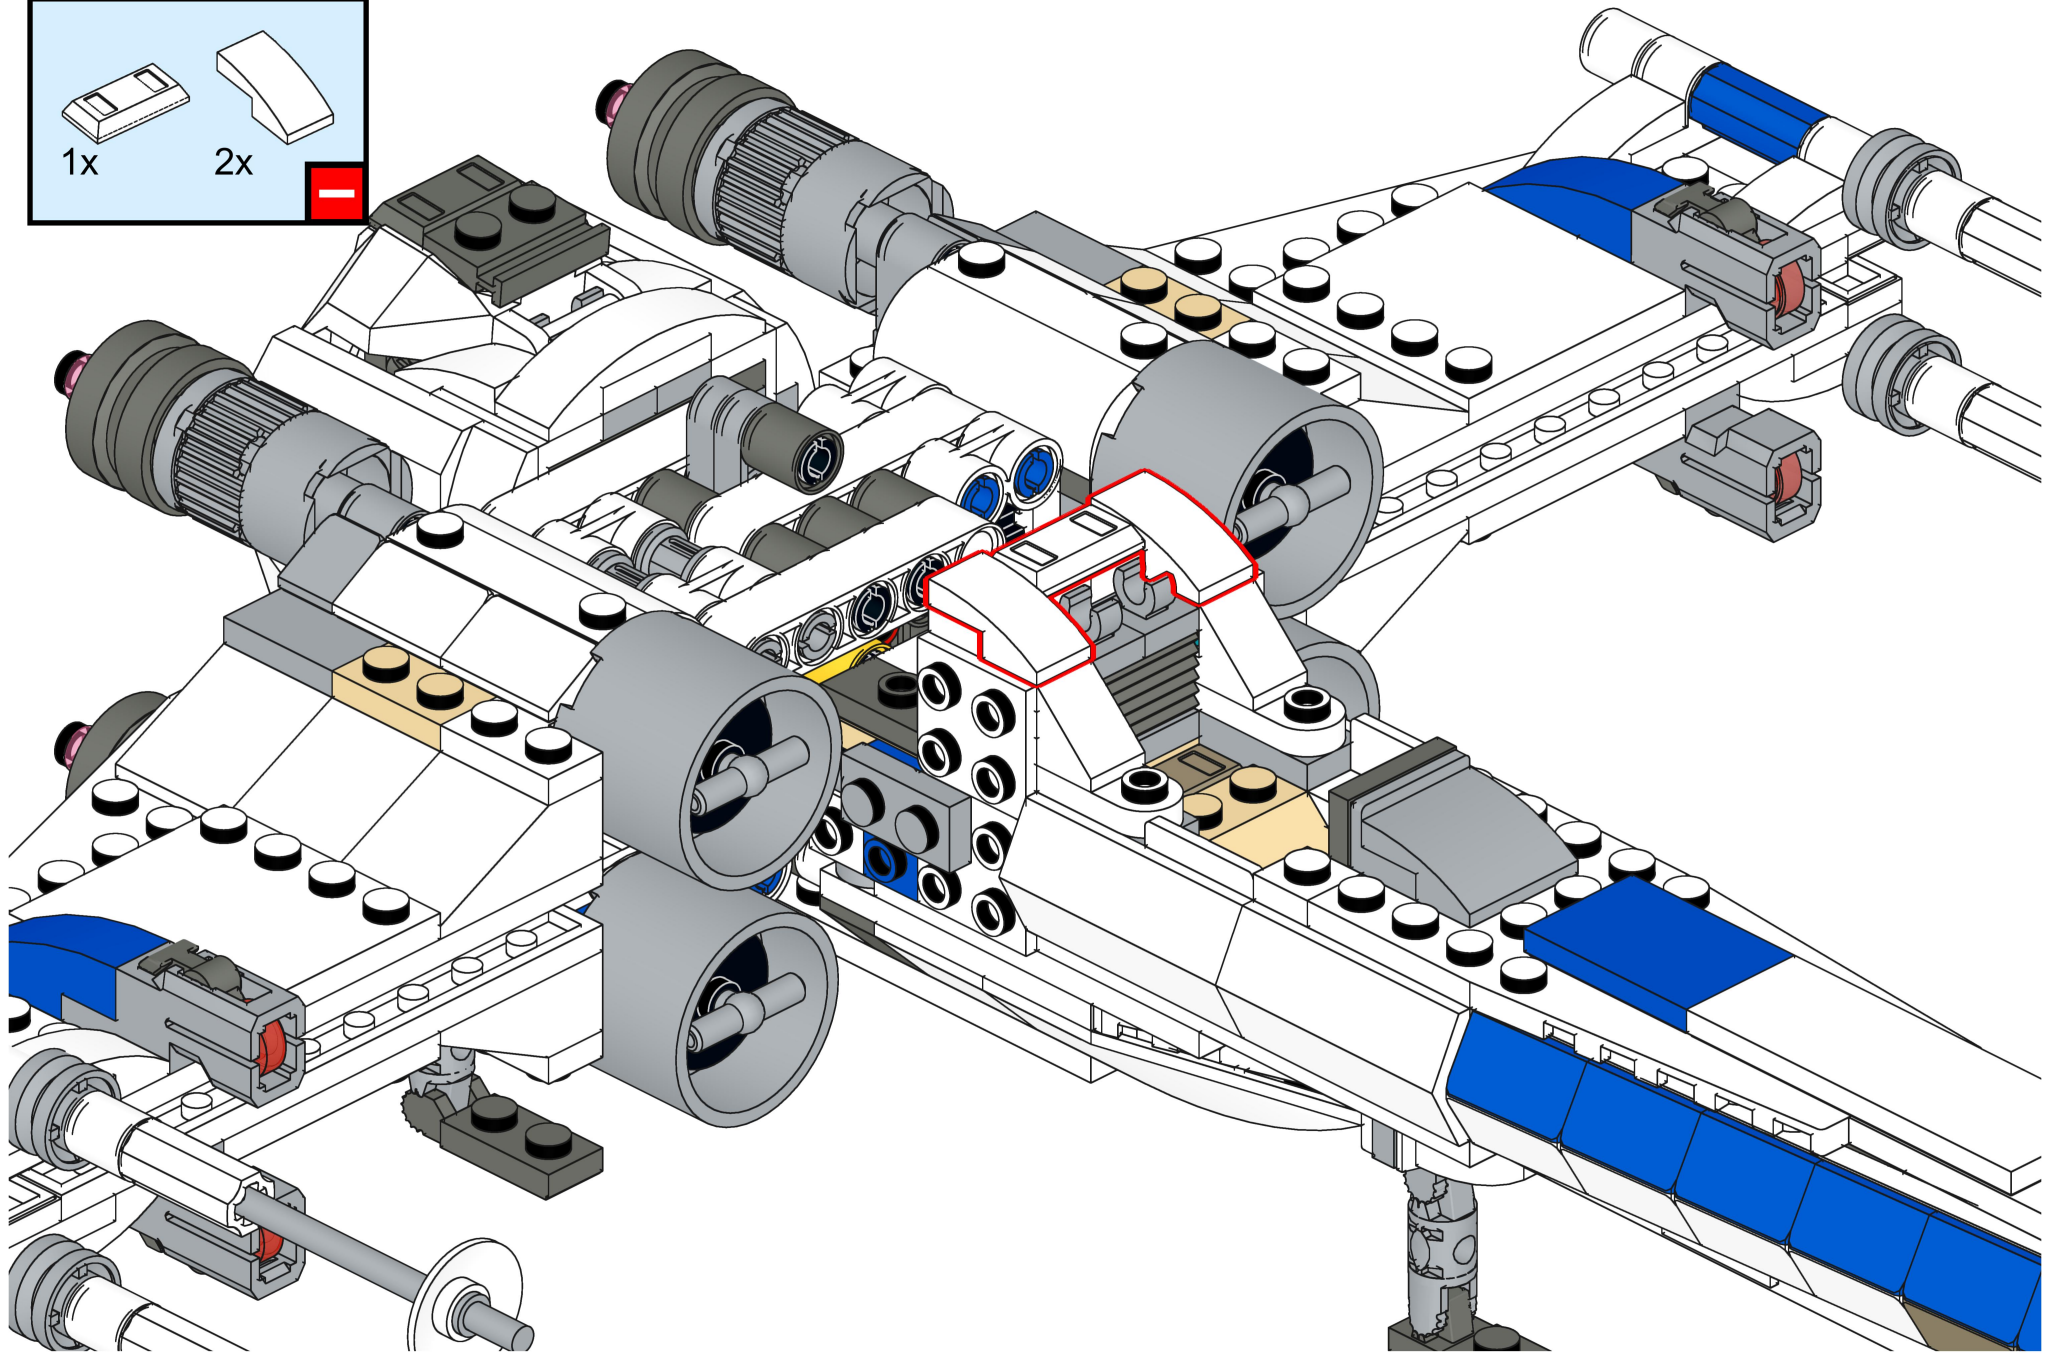

**Bri****pando**

**[brixpando.com](http://brixpando.com)**

2x 2x 1x

—

1x 1x

—

1x 1x

An inset box containing two white Technic parts, each labeled "1x". Below the parts is a red square with a white minus sign, indicating that one of the parts should be removed or is not to be used.