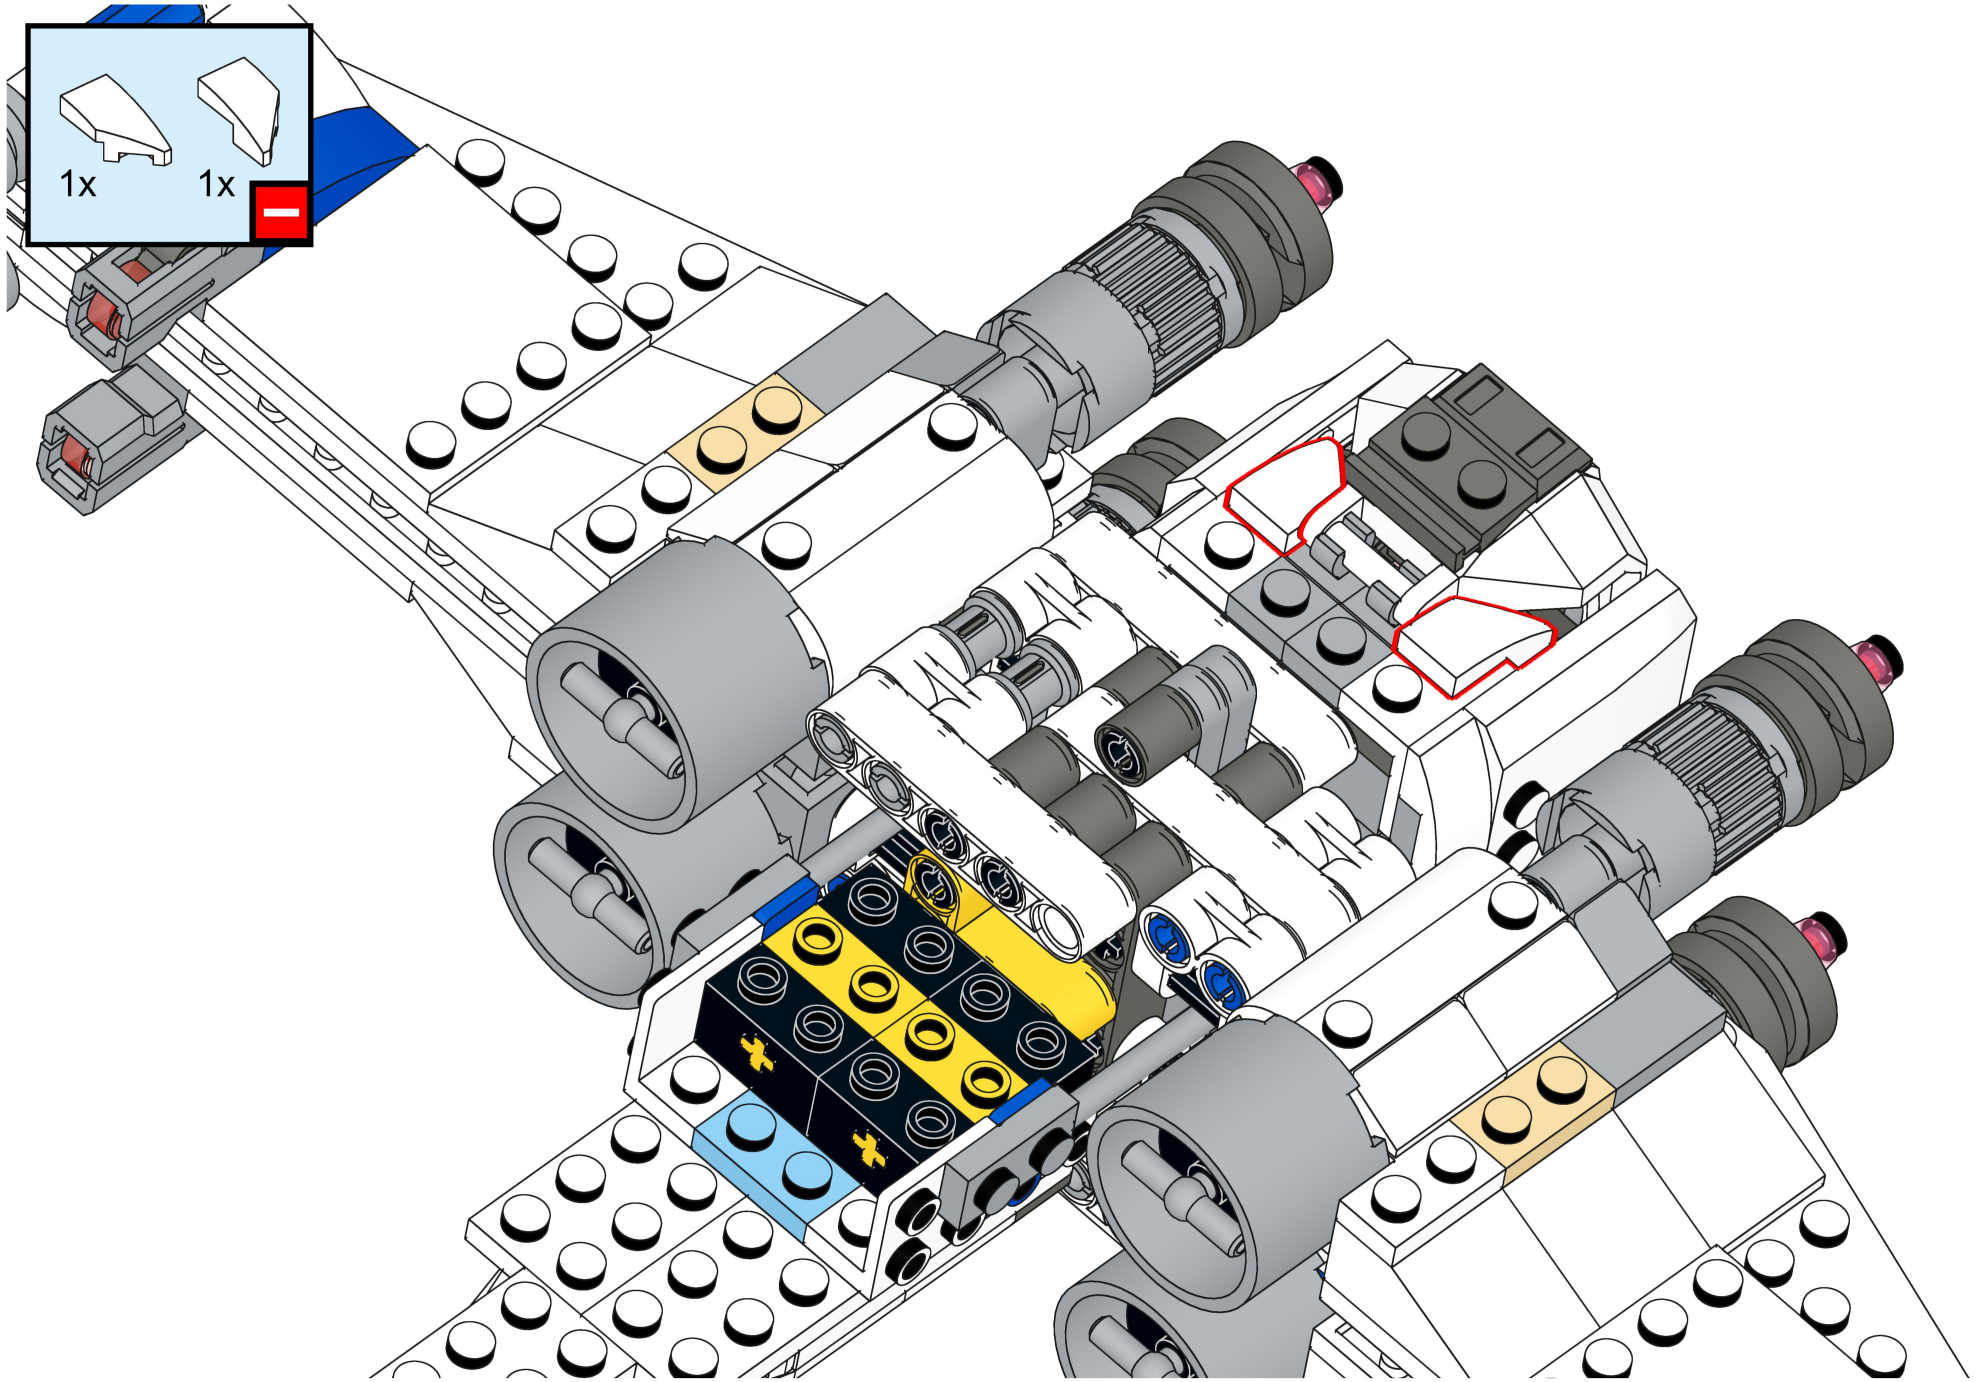

**Bri****pando**

**[brixpando.com](http://brixpando.com)**

2x 2x 1x

—

1x 1x

—

1x 1x

An inset box containing two white Technic parts, each labeled "1x". Below the parts is a red square with a white minus sign, indicating that one of the parts should be removed or is not to be used.