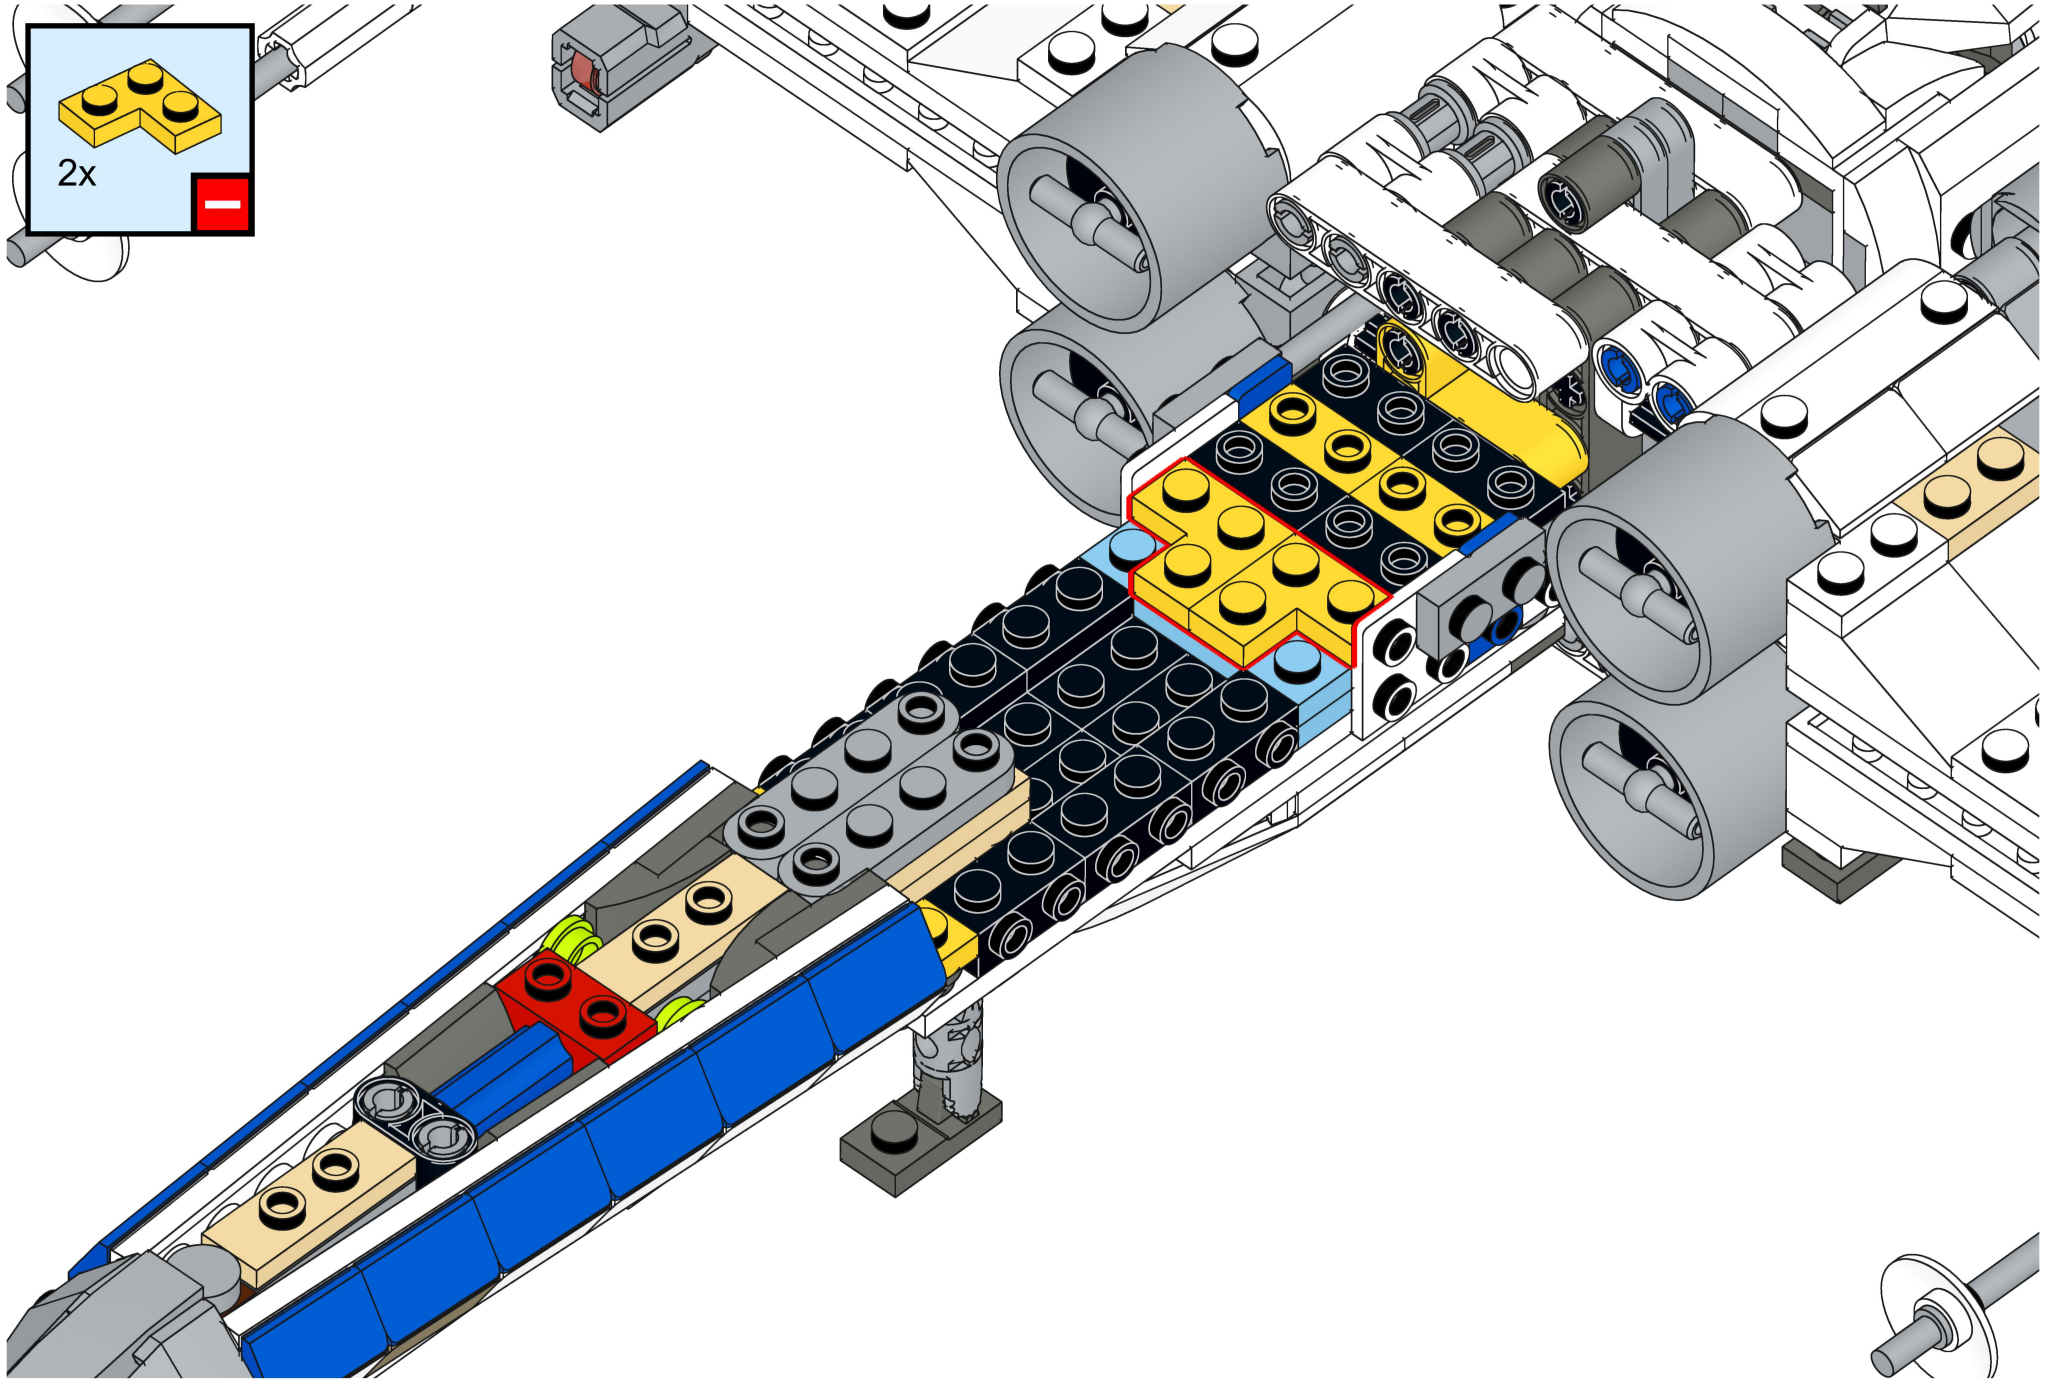

**Bri****pando**

**[brixpando.com](http://brixpando.com)**

2x 2x 1x

—

1x 1x

—

1x 1x

An inset box containing two white Technic parts, each labeled "1x". Below the parts is a red square with a white minus sign, indicating that one of the parts should be removed or is not to be used.