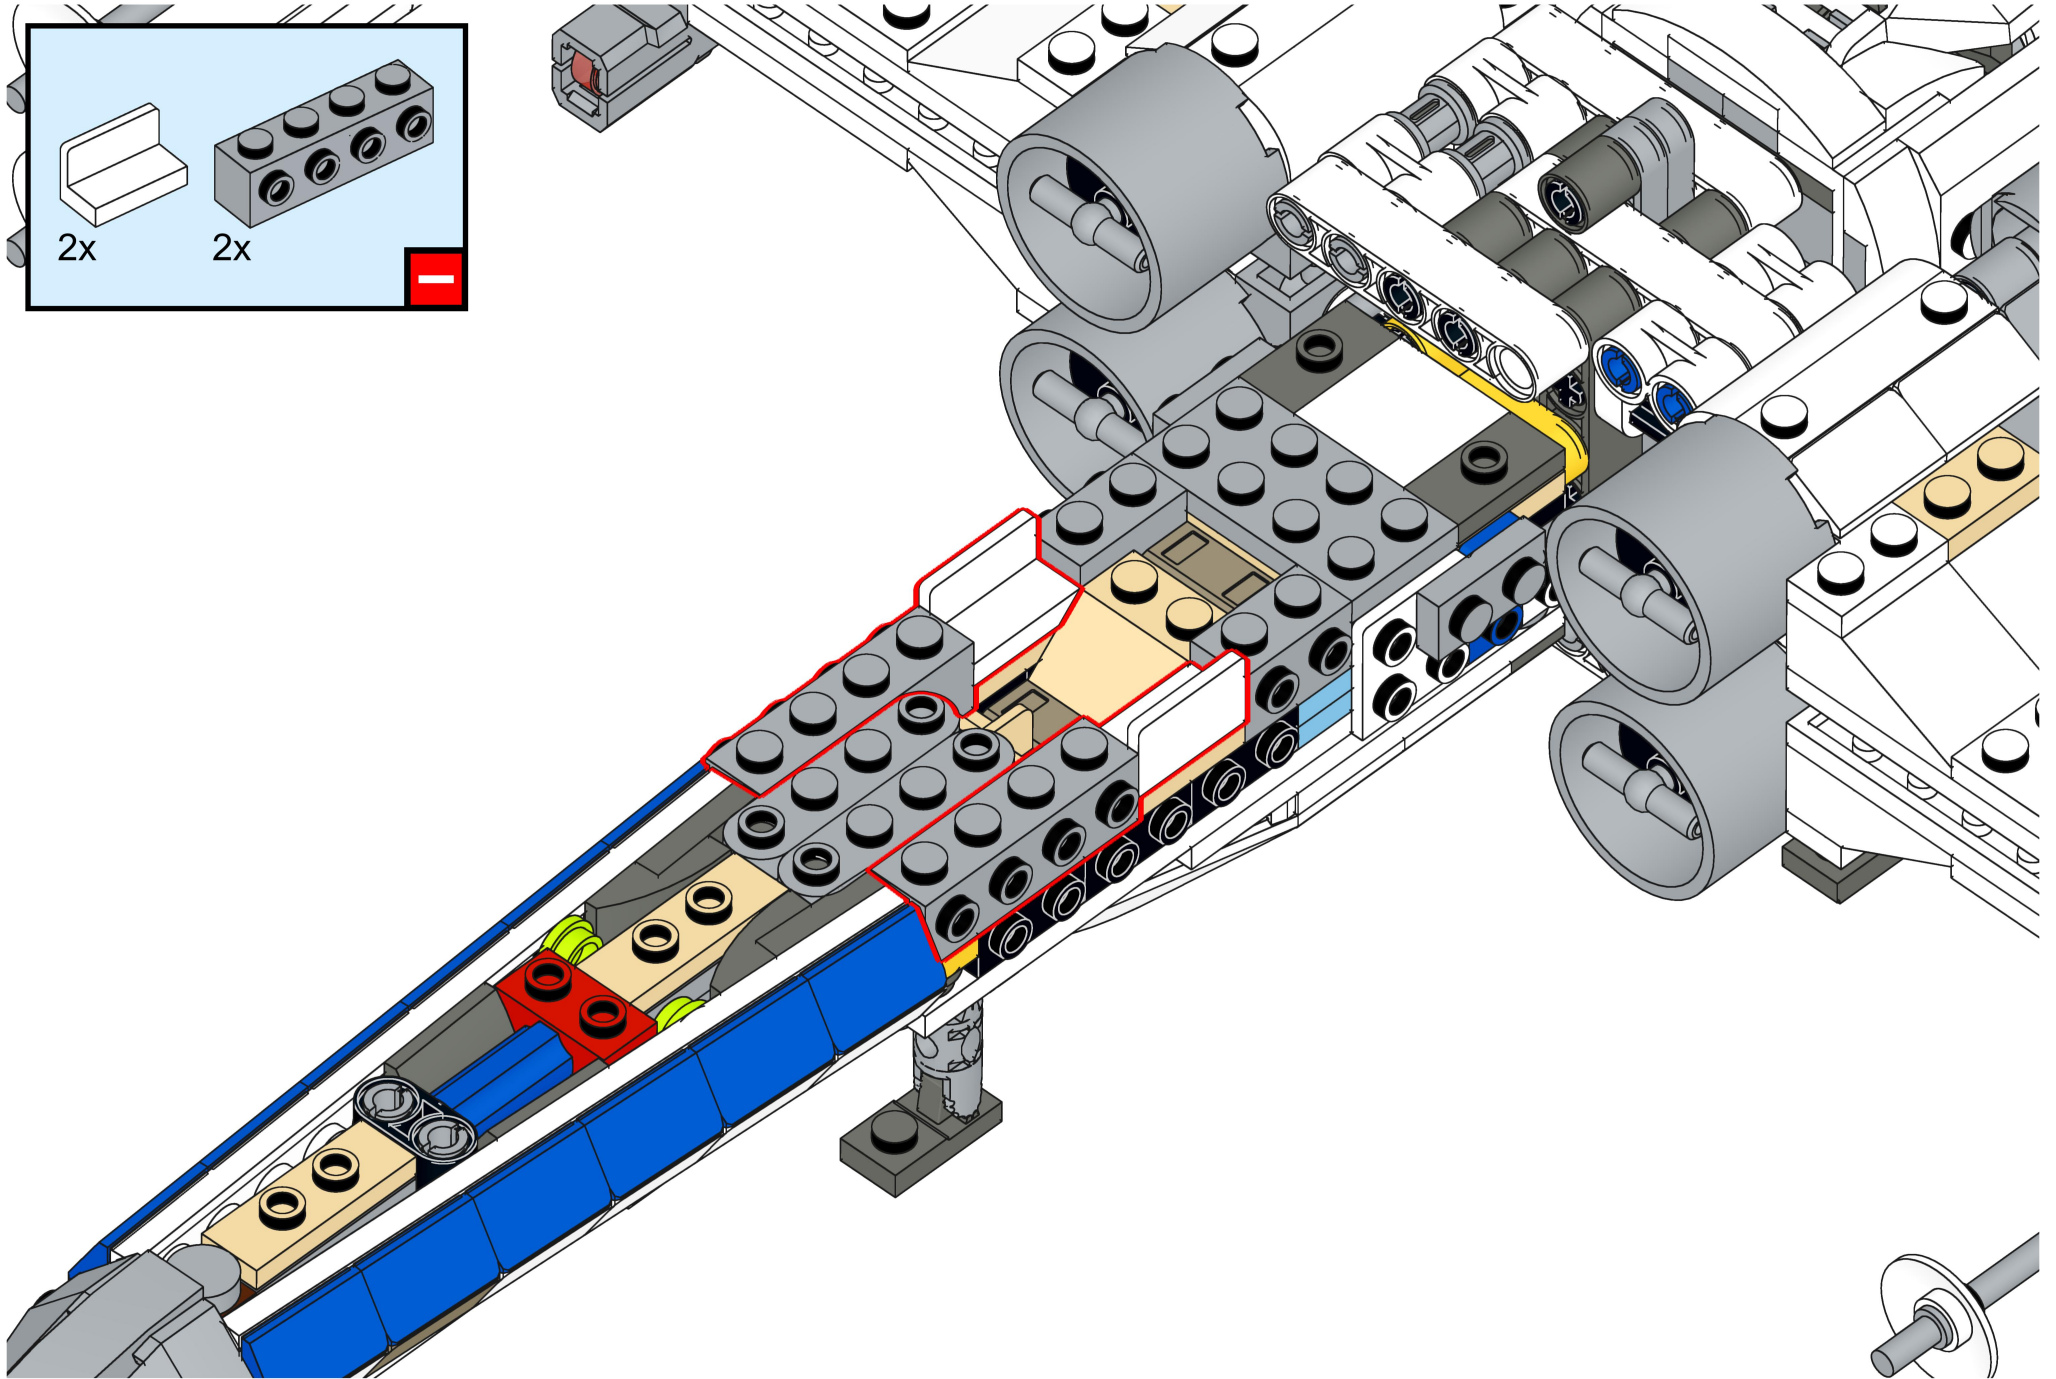

**Bri****pando**

**[brixpando.com](http://brixpando.com)**

2x 2x 1x

—

1x 1x

—

1x 1x

An inset box containing two white Technic parts, each labeled "1x". Below the parts is a red square with a white minus sign, indicating that one of the parts should be removed or is not to be used.