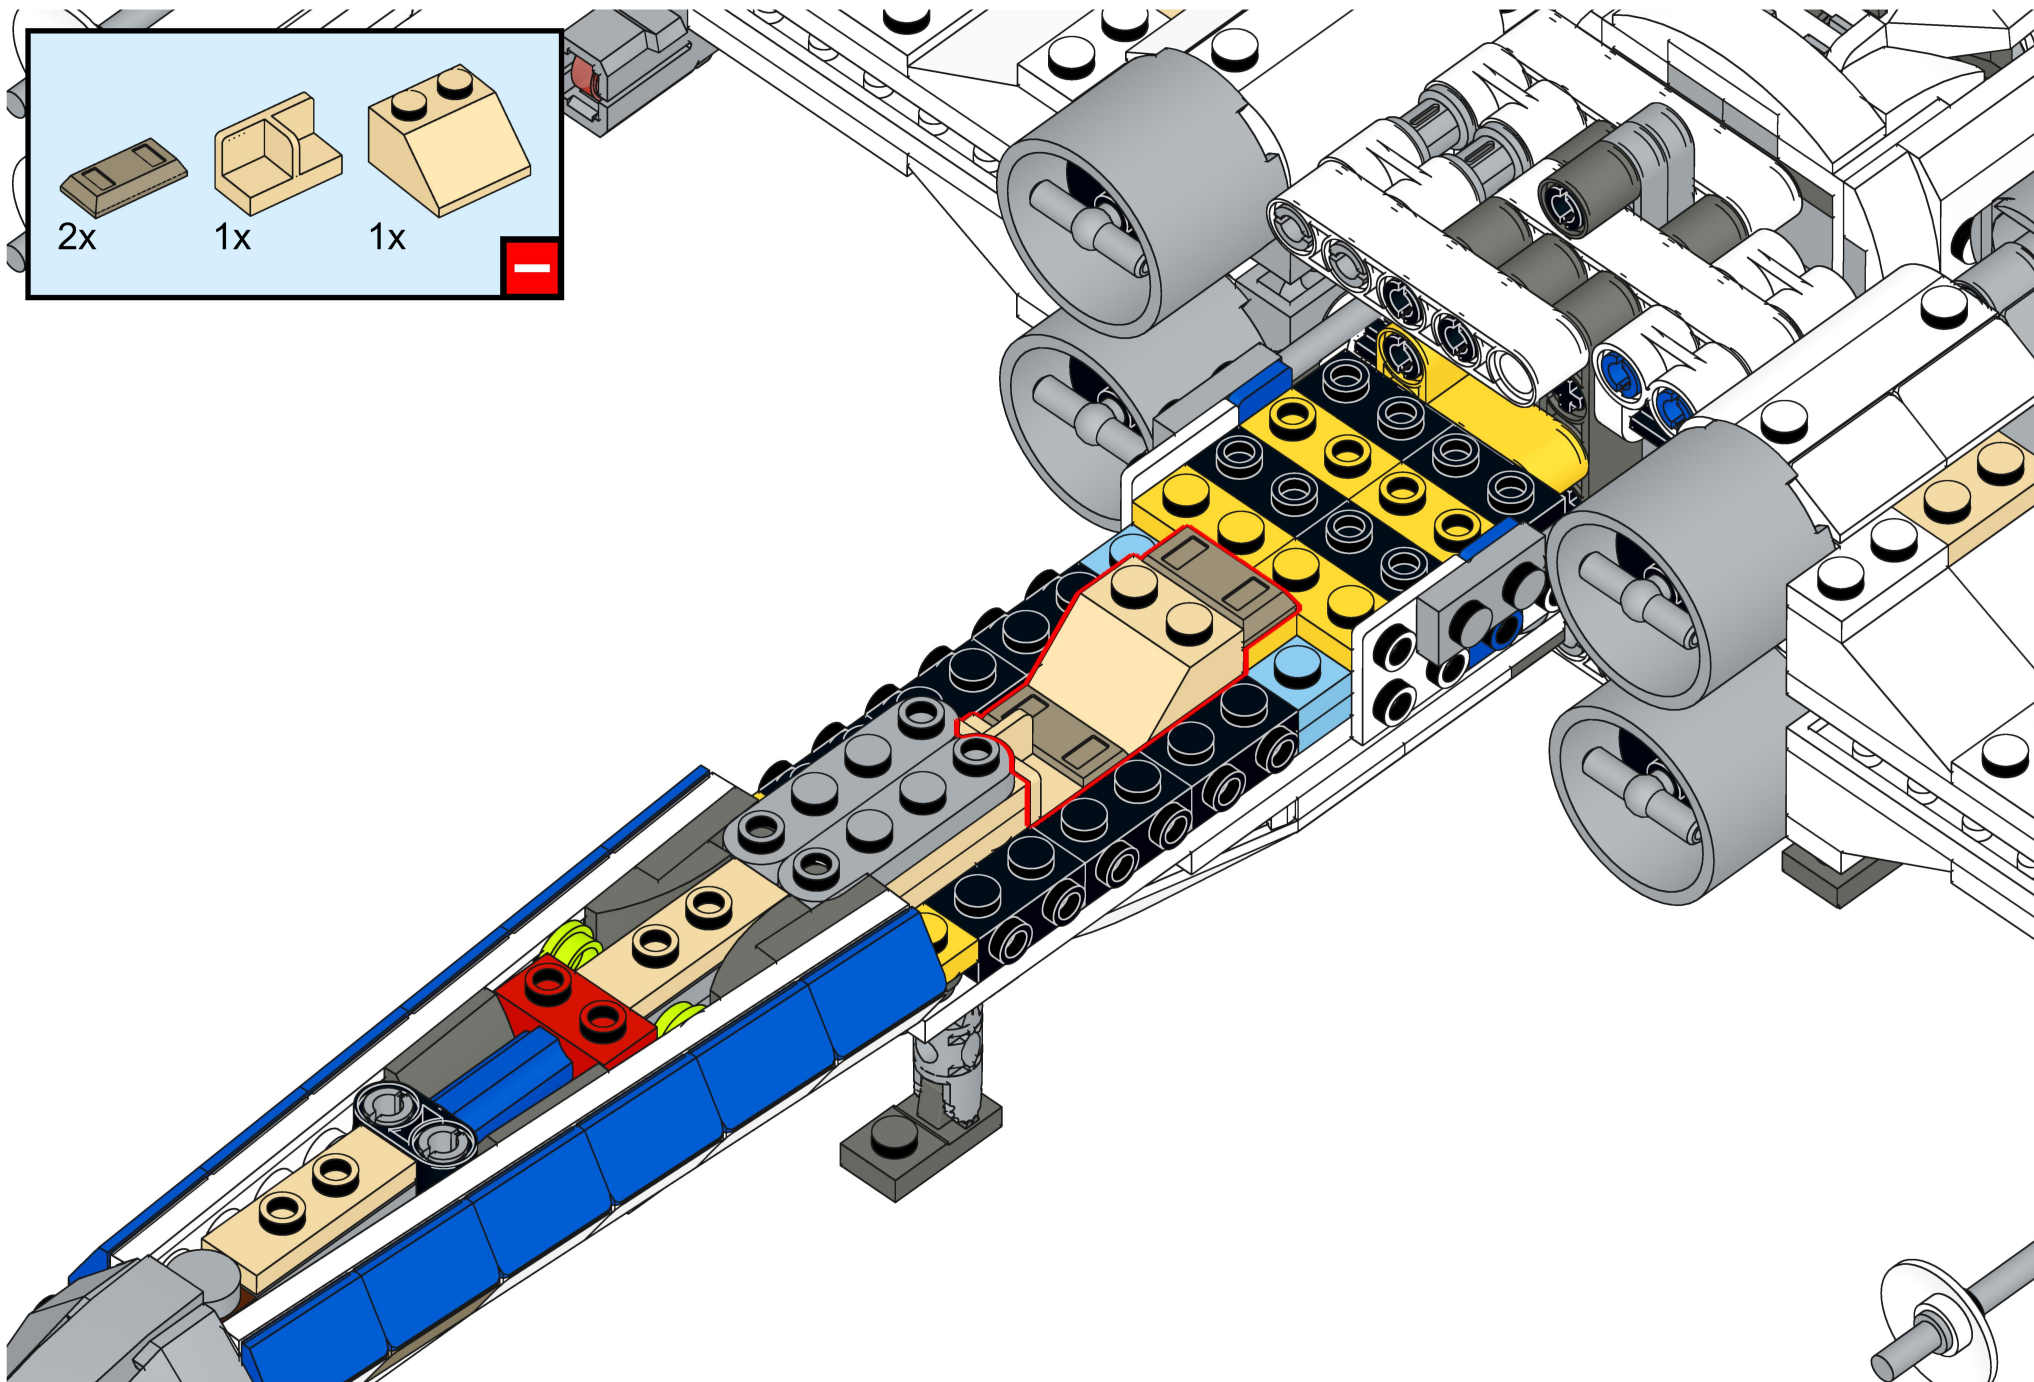

**Bri****pando**

**[brixpando.com](http://brixpando.com)**

2x 2x 1x

—

1x 1x

—

1x 1x

An inset box containing two white Technic parts, each labeled "1x". Below the parts is a red square with a white minus sign, indicating that one of the parts should be removed or is not to be used.