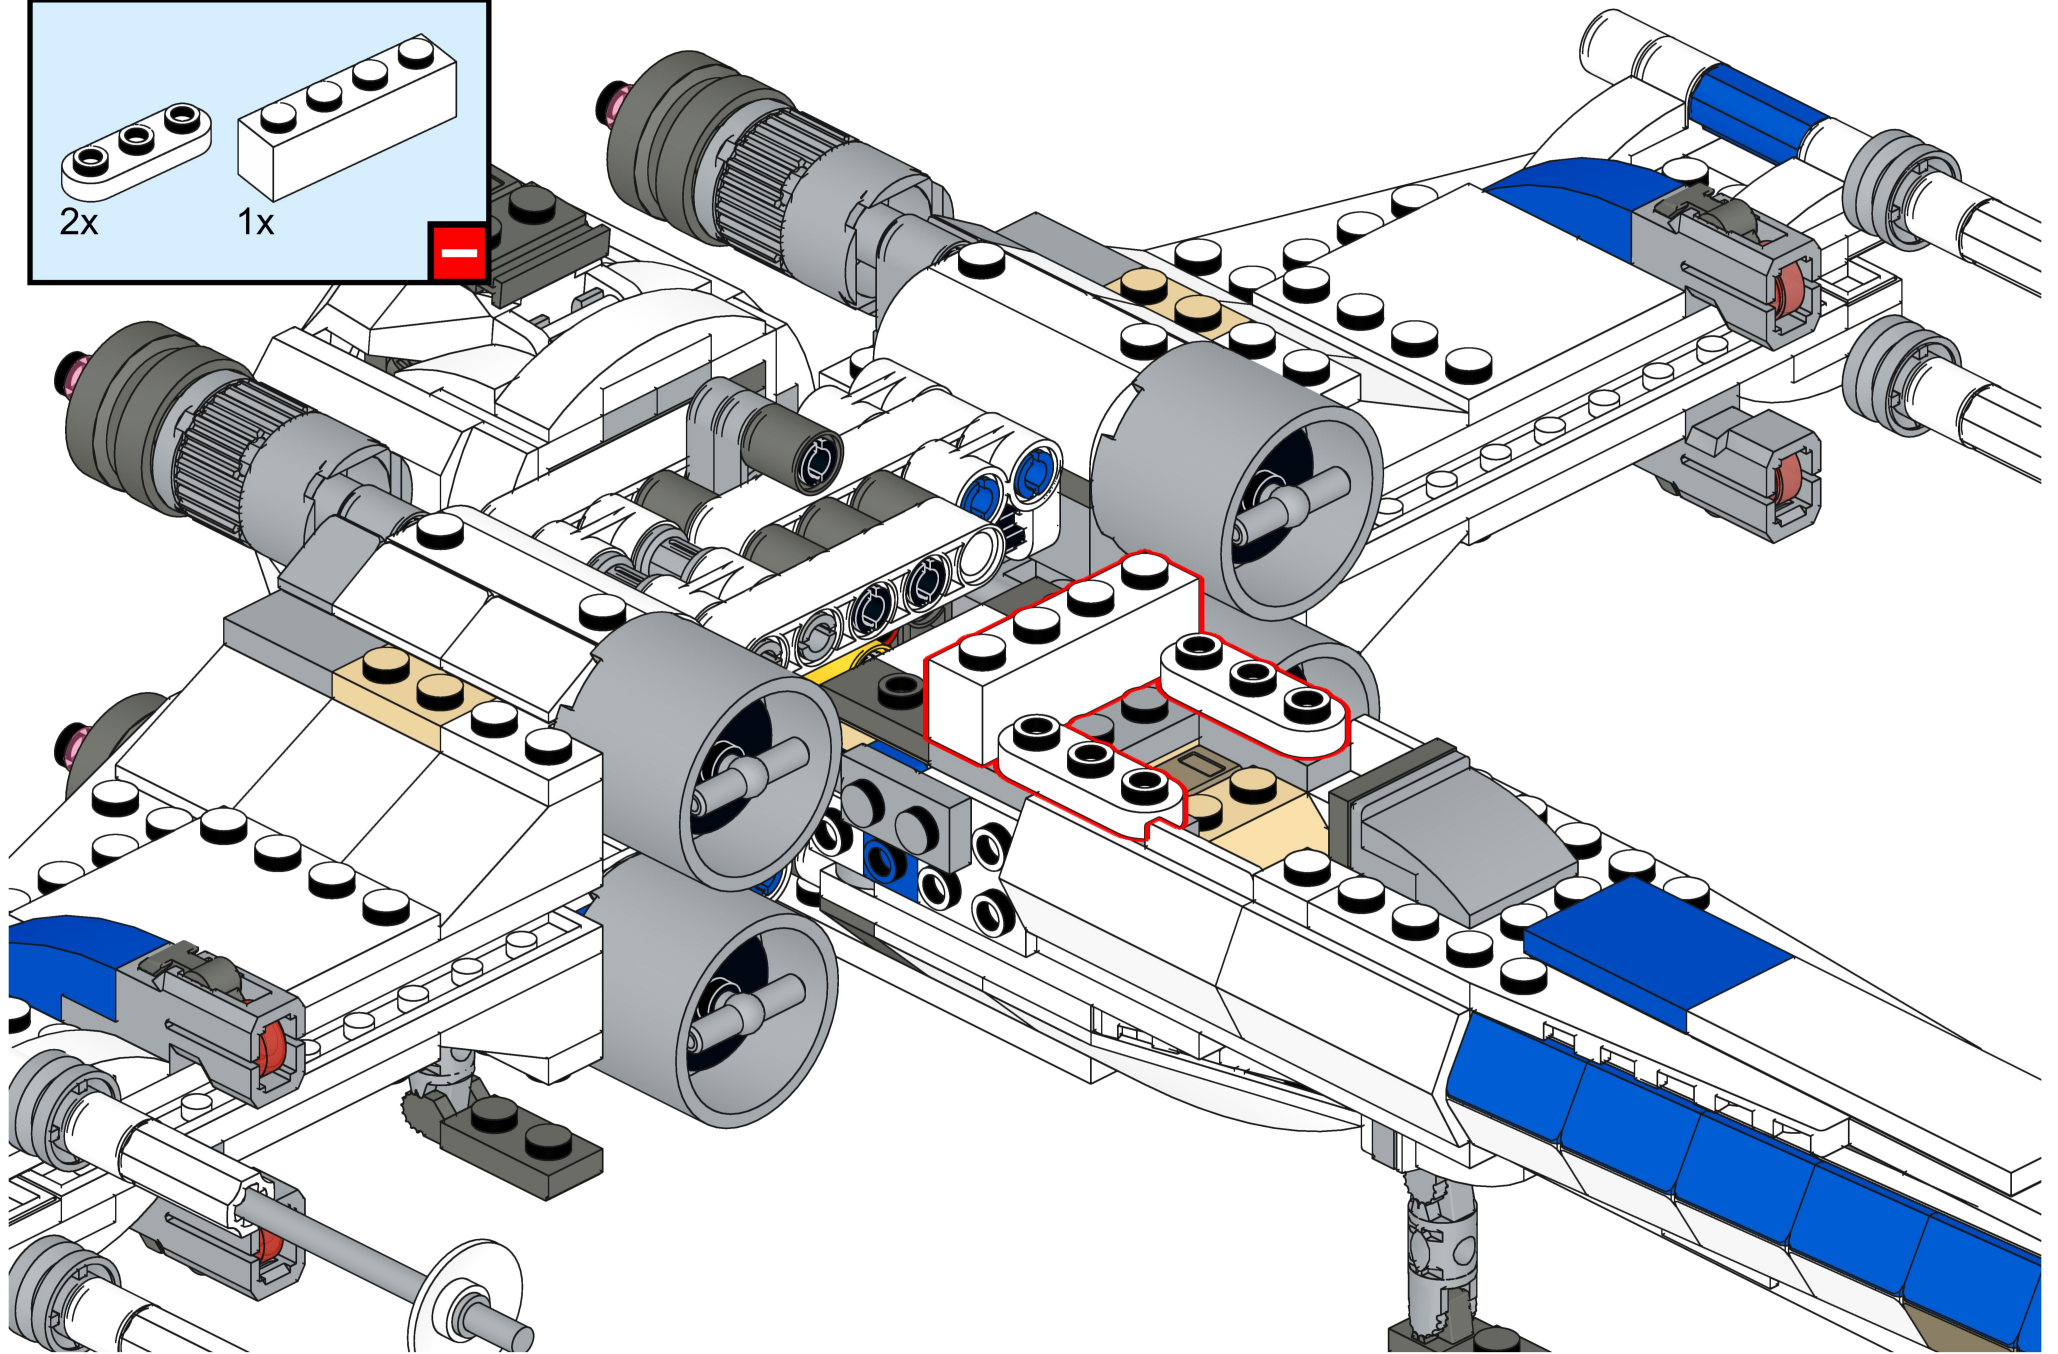

**Bri****pando**

**[brixpando.com](http://brixpando.com)**

2x 2x 1x

—

1x 1x

—

1x 1x

An inset box containing two white Technic parts, each labeled "1x". Below the parts is a red square with a white minus sign, indicating that one of the parts should be removed or is not to be used.