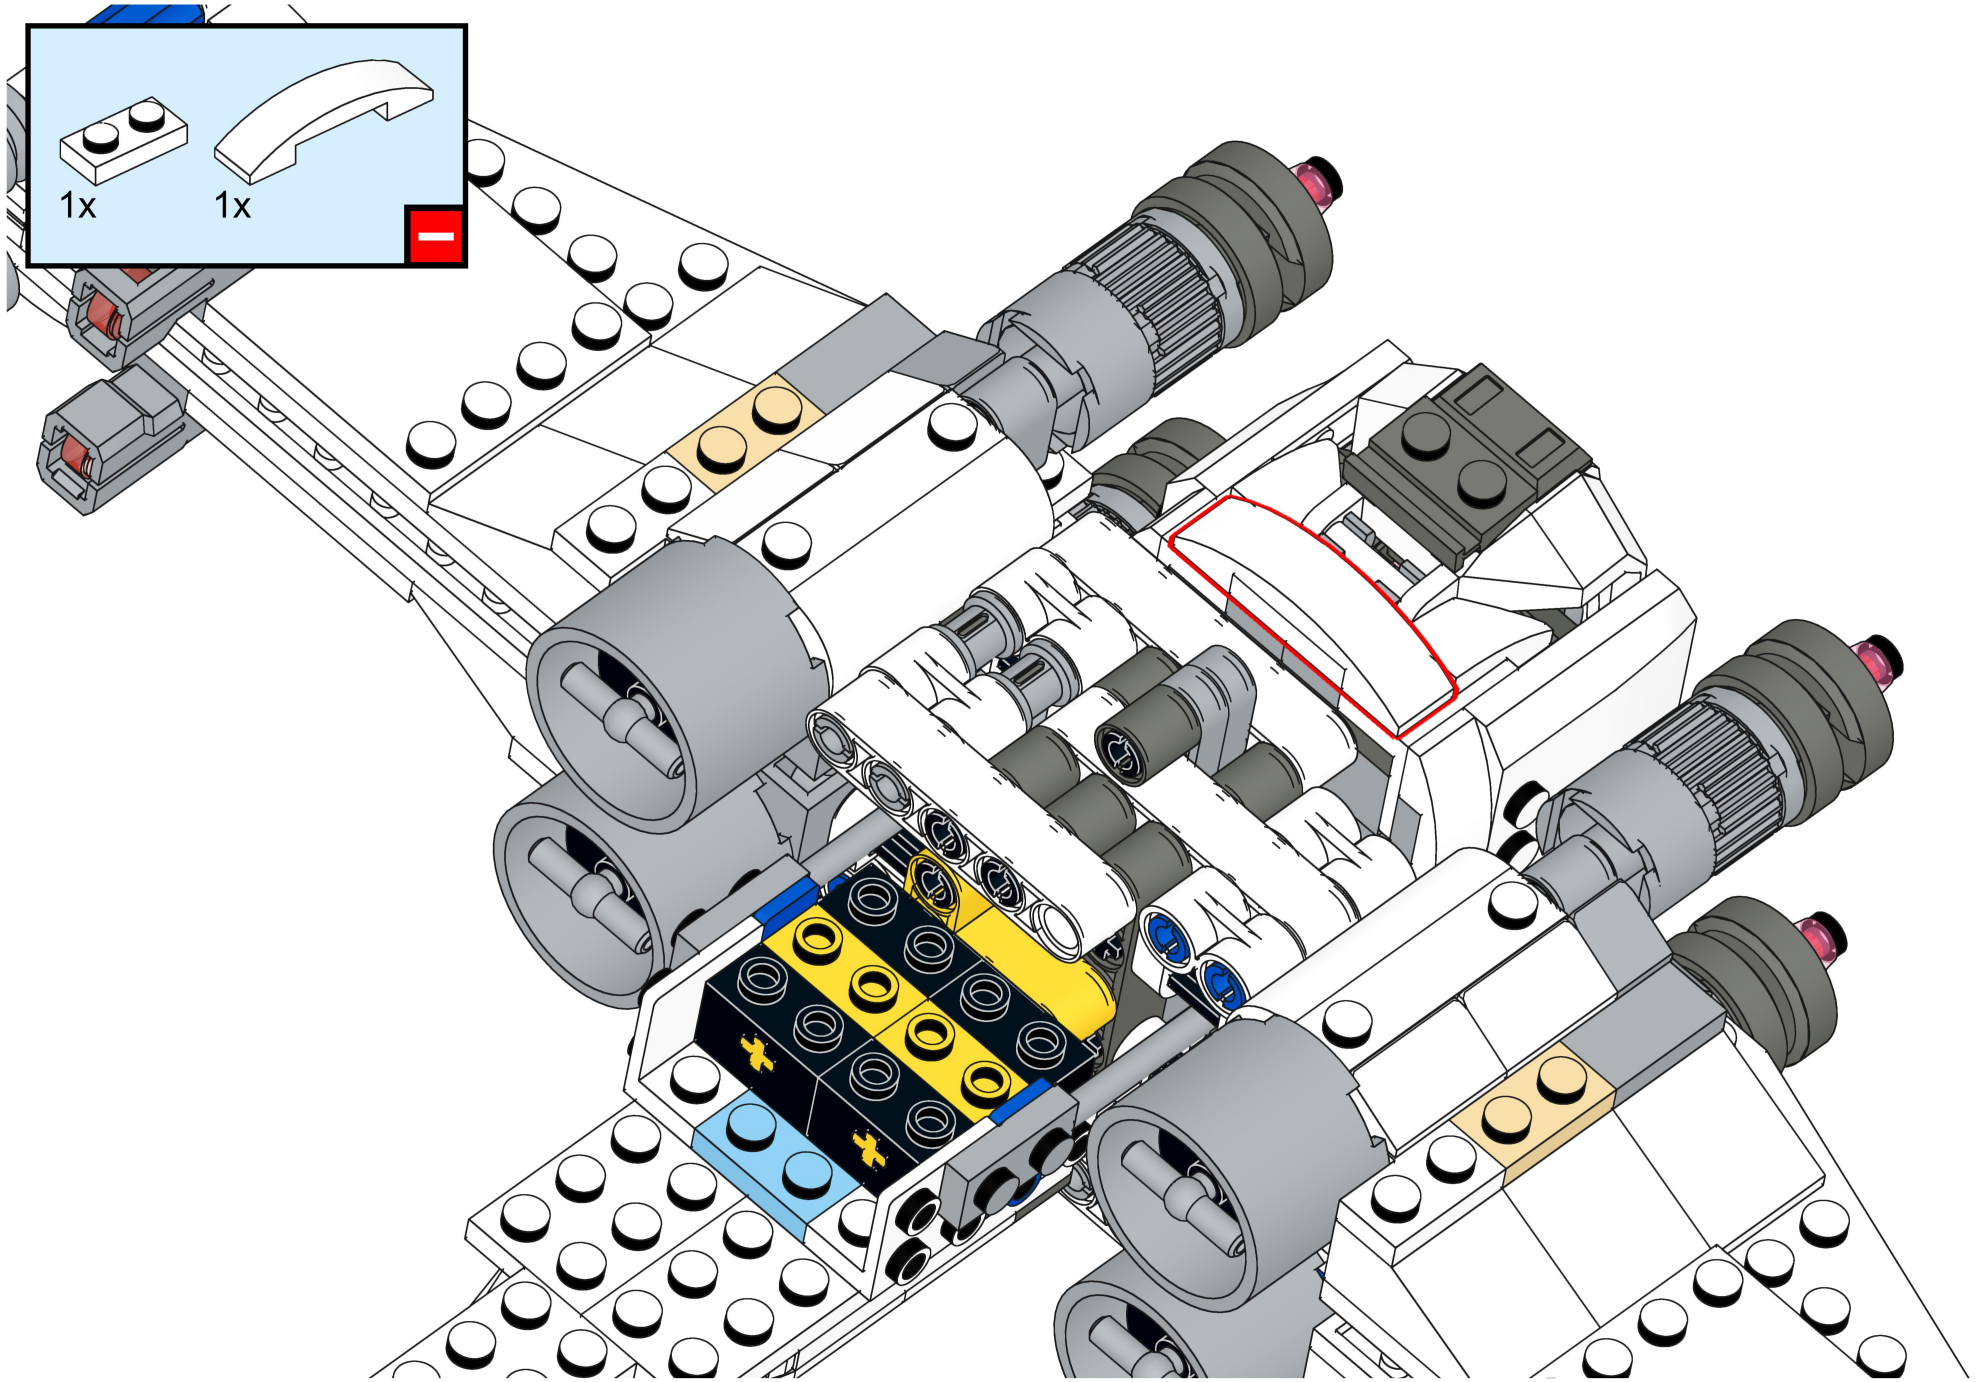

**Bri****pando**

**[brixpando.com](http://brixpando.com)**

2x 2x 1x

—

1x 1x

—

1x 1x

An inset box containing two white Technic parts, each labeled "1x". Below the parts is a red square with a white minus sign, indicating that one of the parts should be removed or is not to be used.