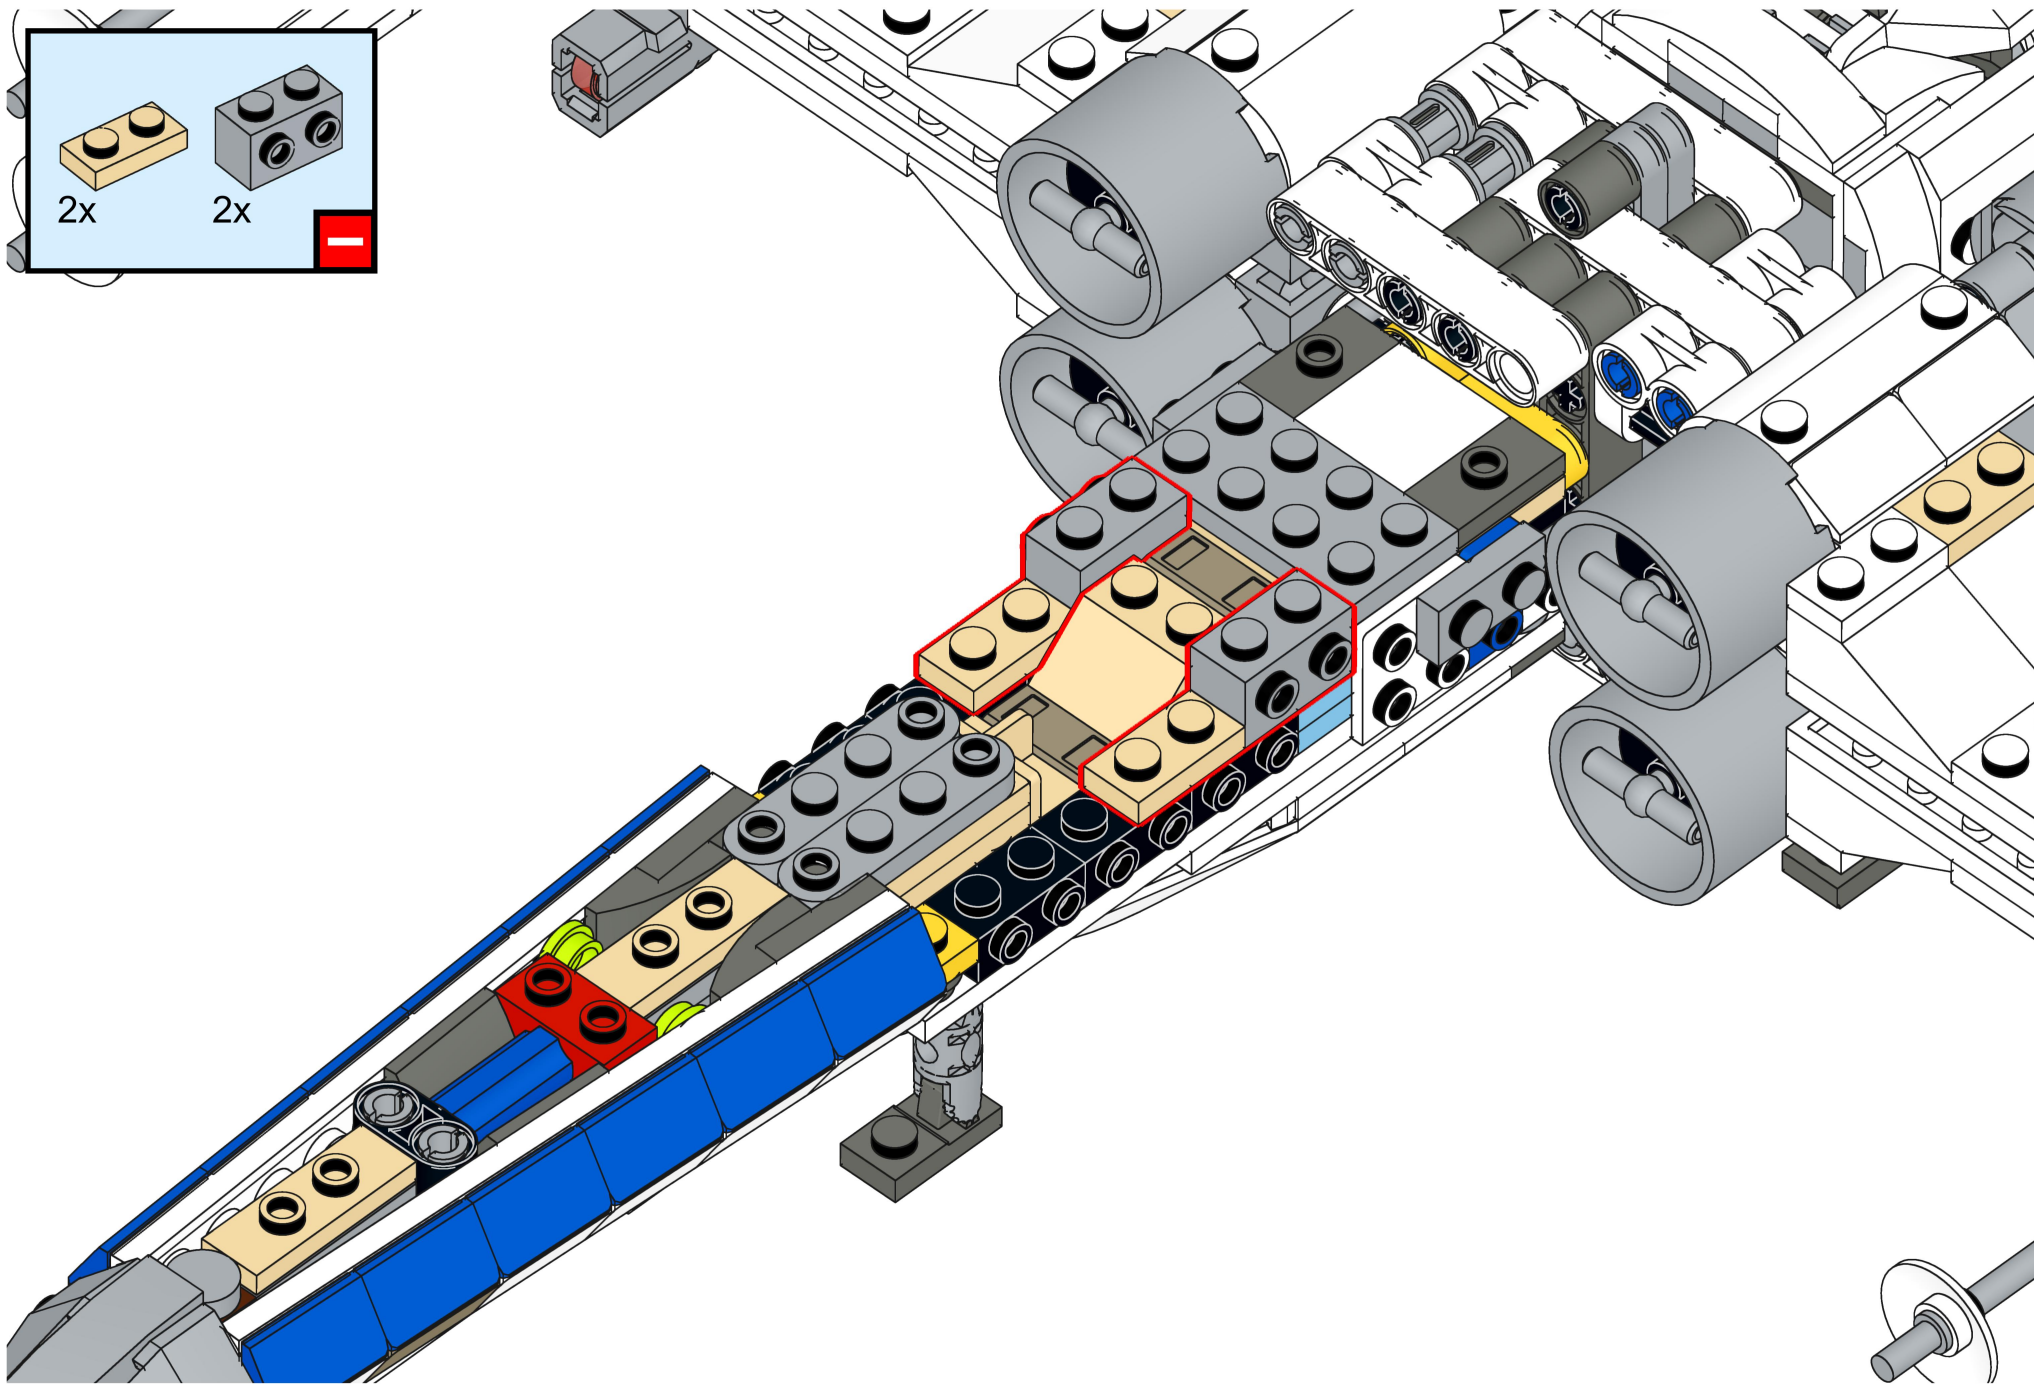

**Bri****pando**

**[brixpando.com](http://brixpando.com)**

2x 2x 1x

—

1x 1x

—

1x 1x

An inset box containing two white Technic parts, each labeled "1x". Below the parts is a red square with a white minus sign, indicating that one of the parts should be removed or is not to be used.