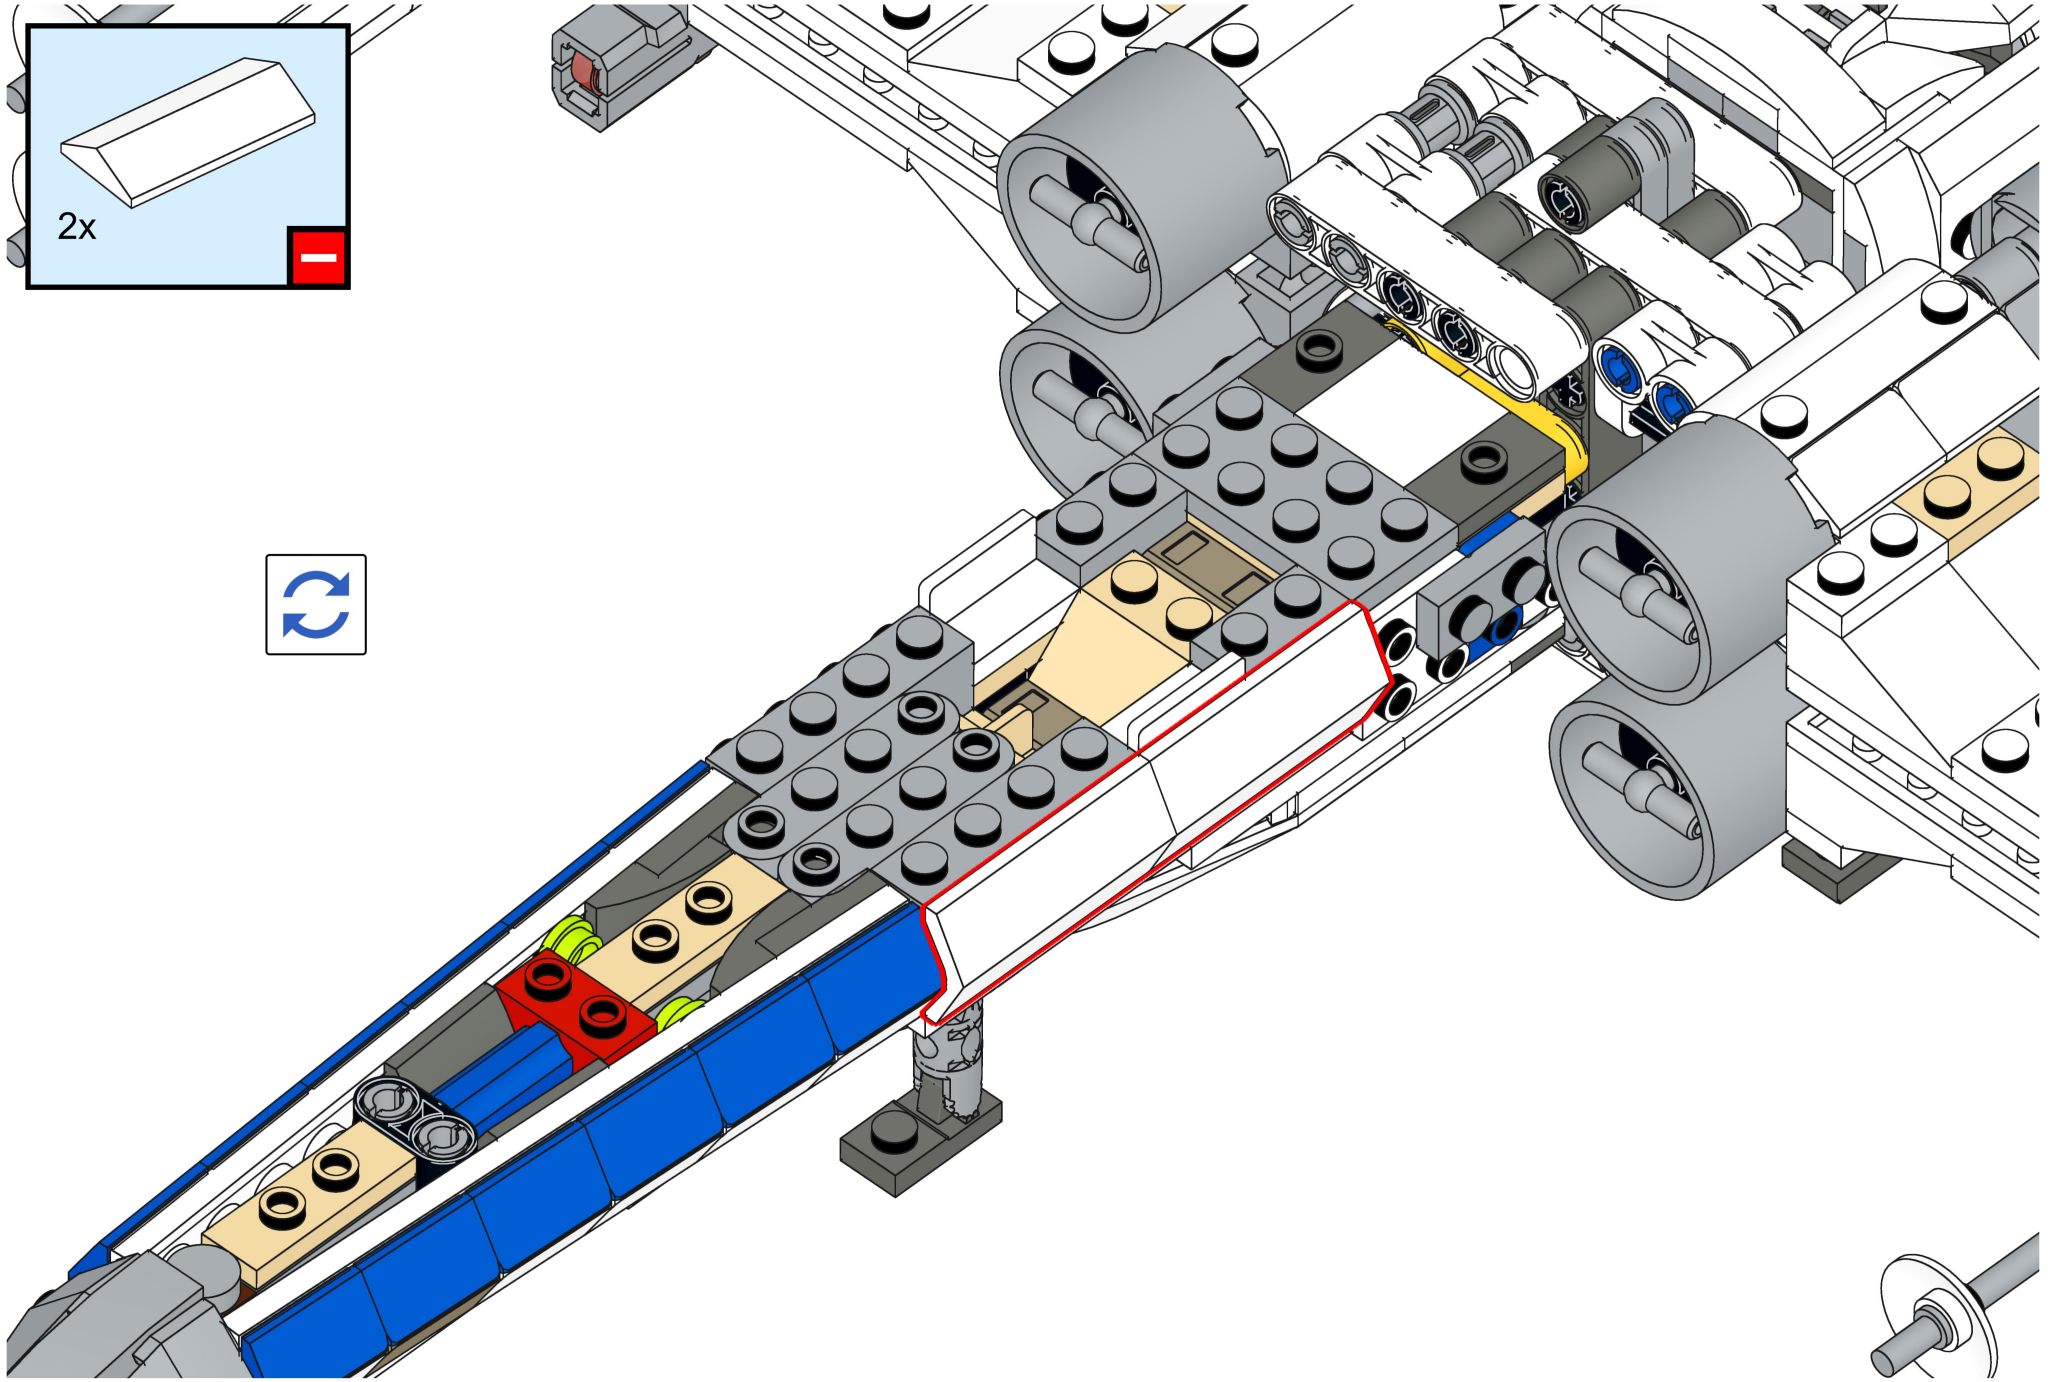

**Bri****pando**

**[brixpando.com](http://brixpando.com)**

2x 2x 1x

—

1x 1x

—

1x 1x

An inset box containing two white Technic parts, each labeled "1x". Below the parts is a red square with a white minus sign, indicating that one of the parts should be removed or is not to be used.