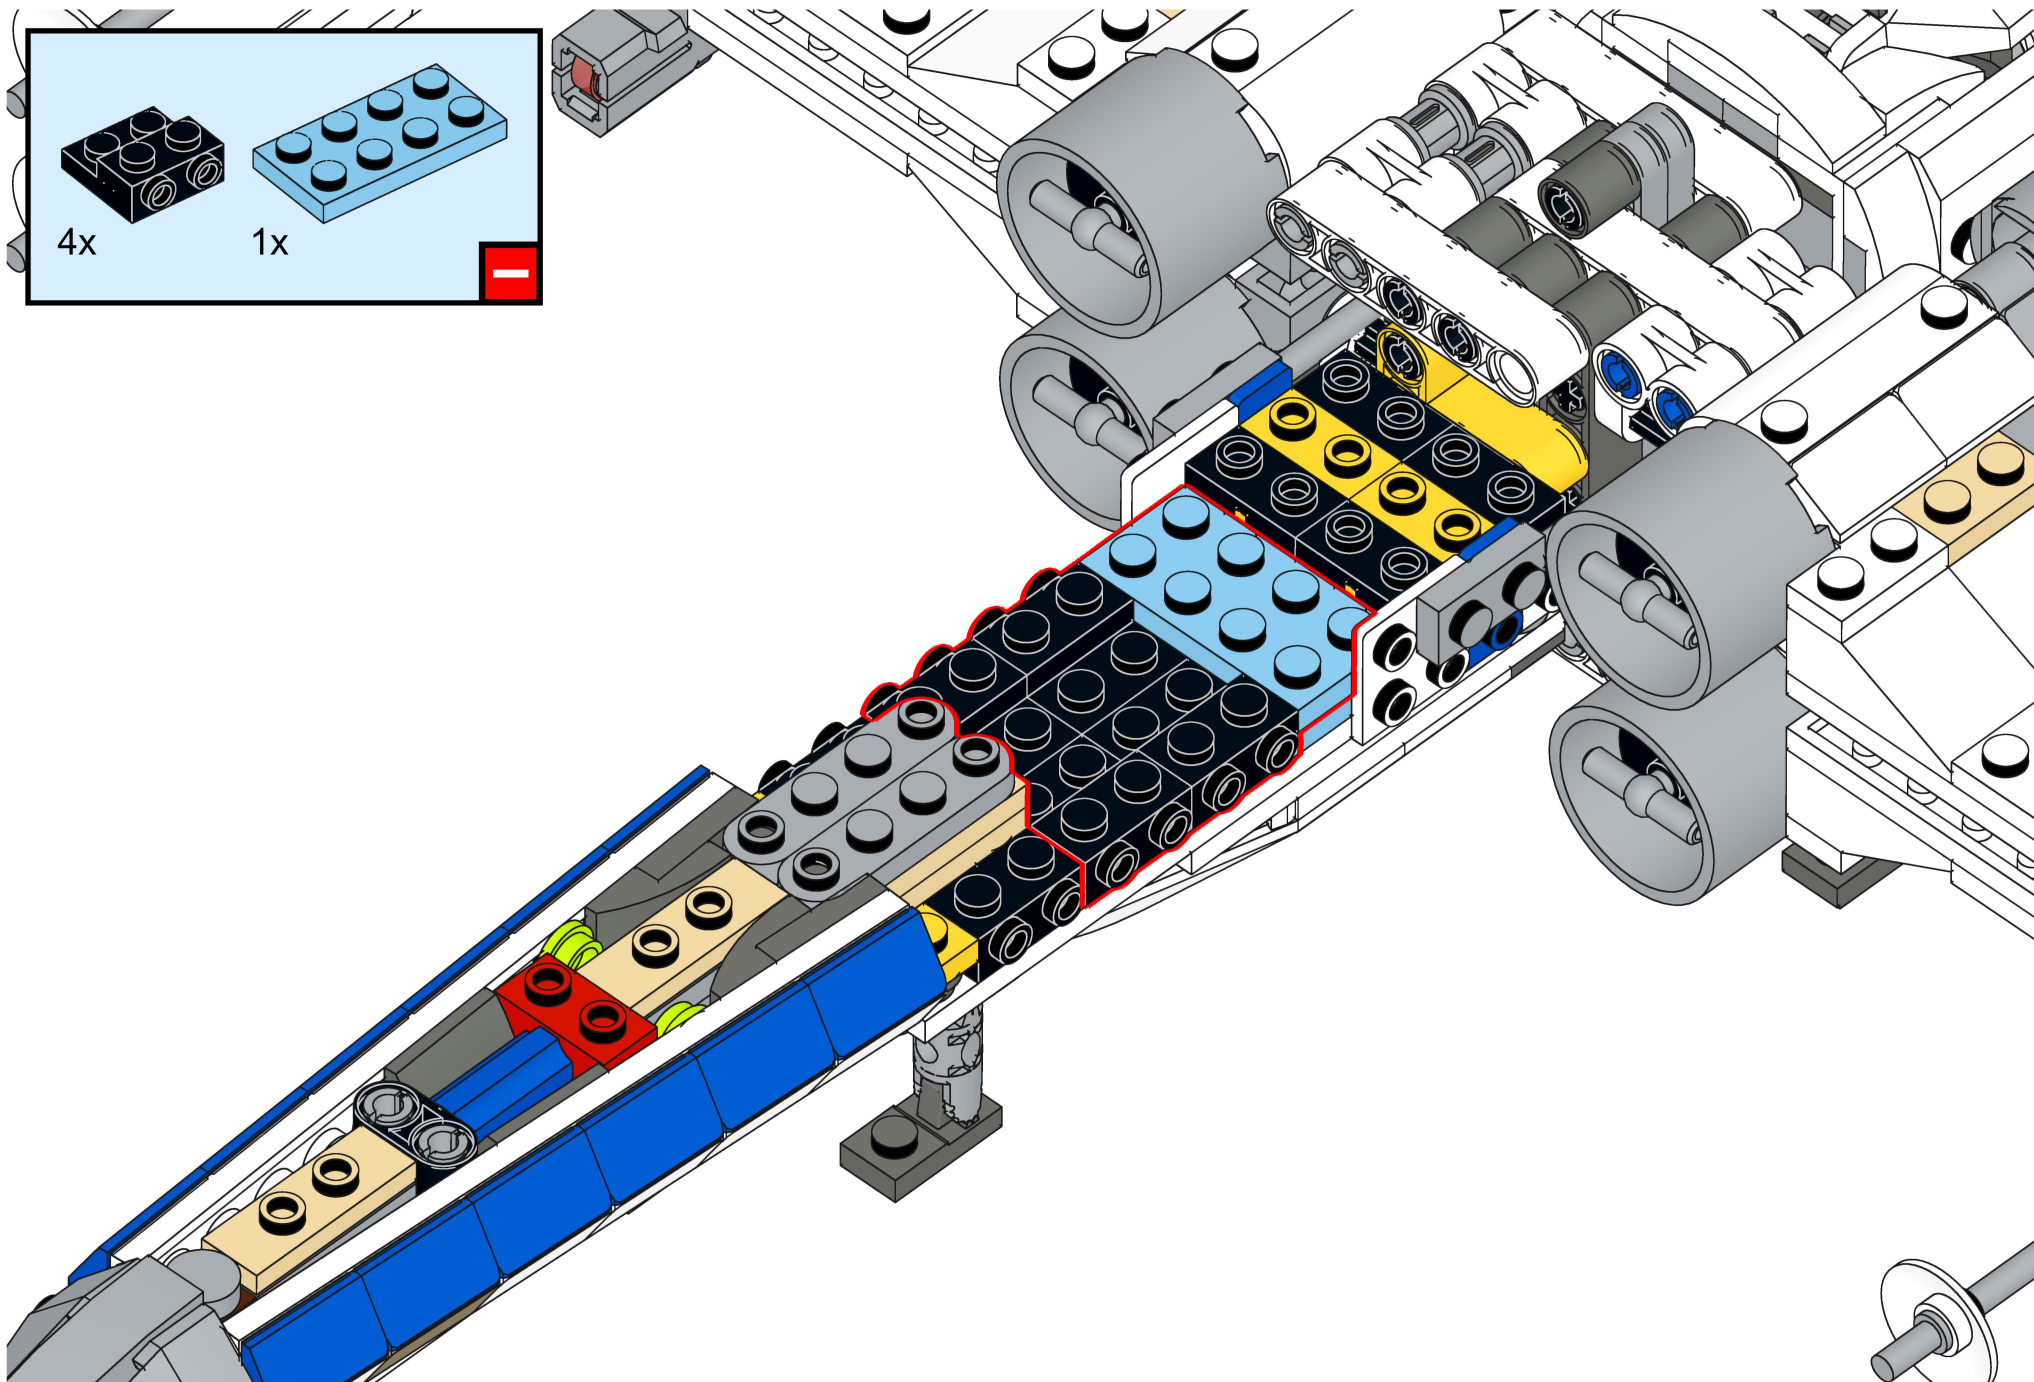

**Bri****pando**

**[brixpando.com](http://brixpando.com)**

2x 2x 1x

—

1x 1x

—

1x 1x

An inset box containing two white Technic parts, each labeled "1x". Below the parts is a red square with a white minus sign, indicating that one of the parts should be removed or is not to be used.