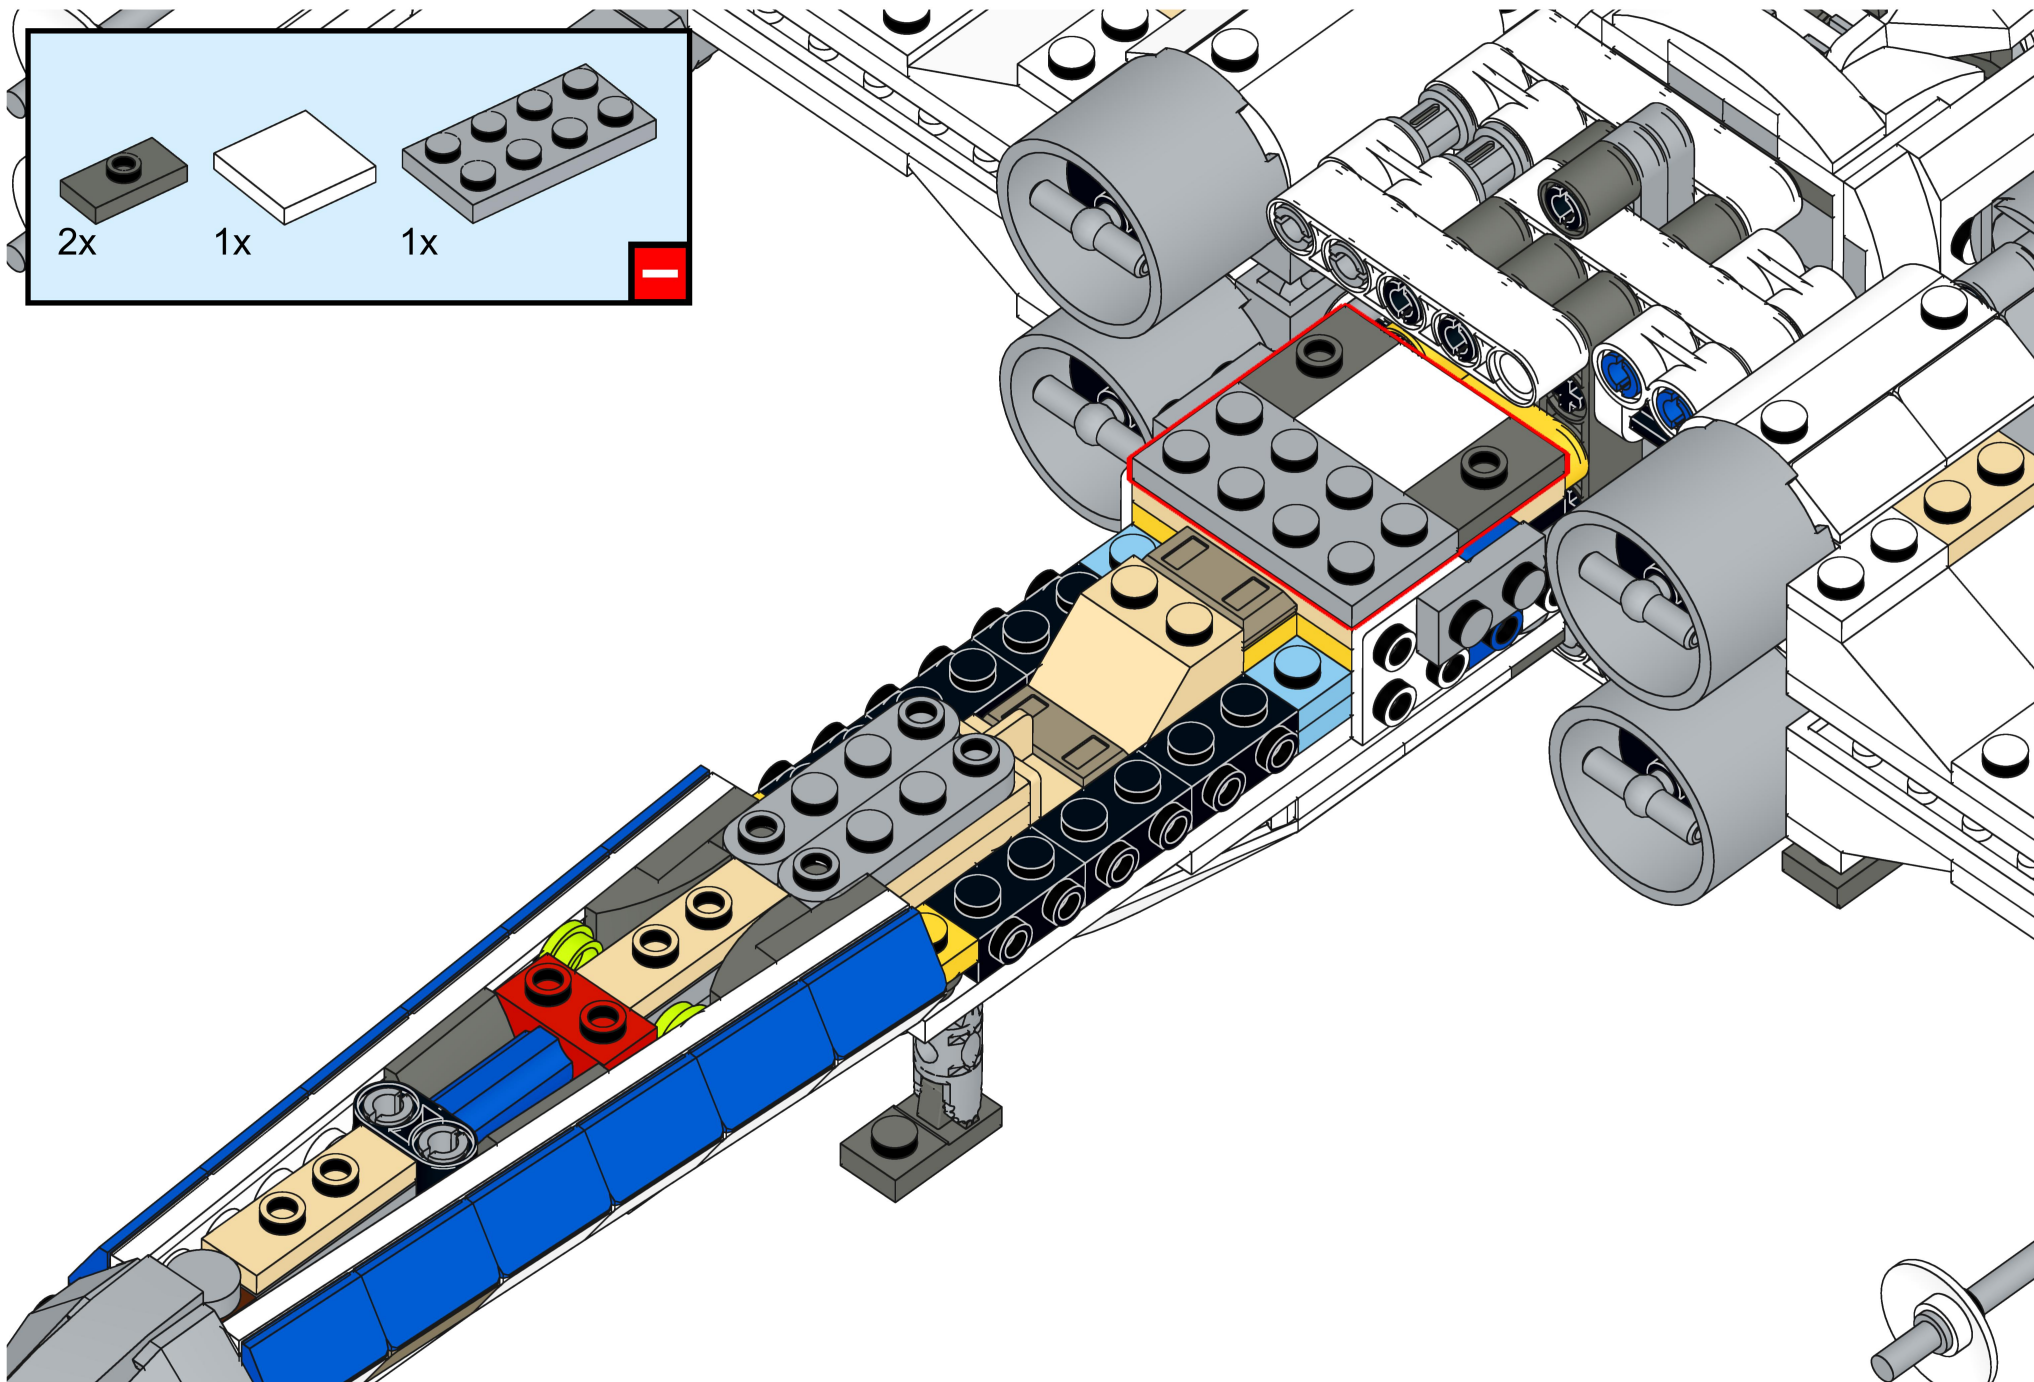

**Bri****pando**

**[brixpando.com](http://brixpando.com)**

2x 2x 1x

—

1x 1x

—

1x 1x

An inset box containing two white Technic parts, each labeled "1x". Below the parts is a red square with a white minus sign, indicating that one of the parts should be removed or is not to be used.