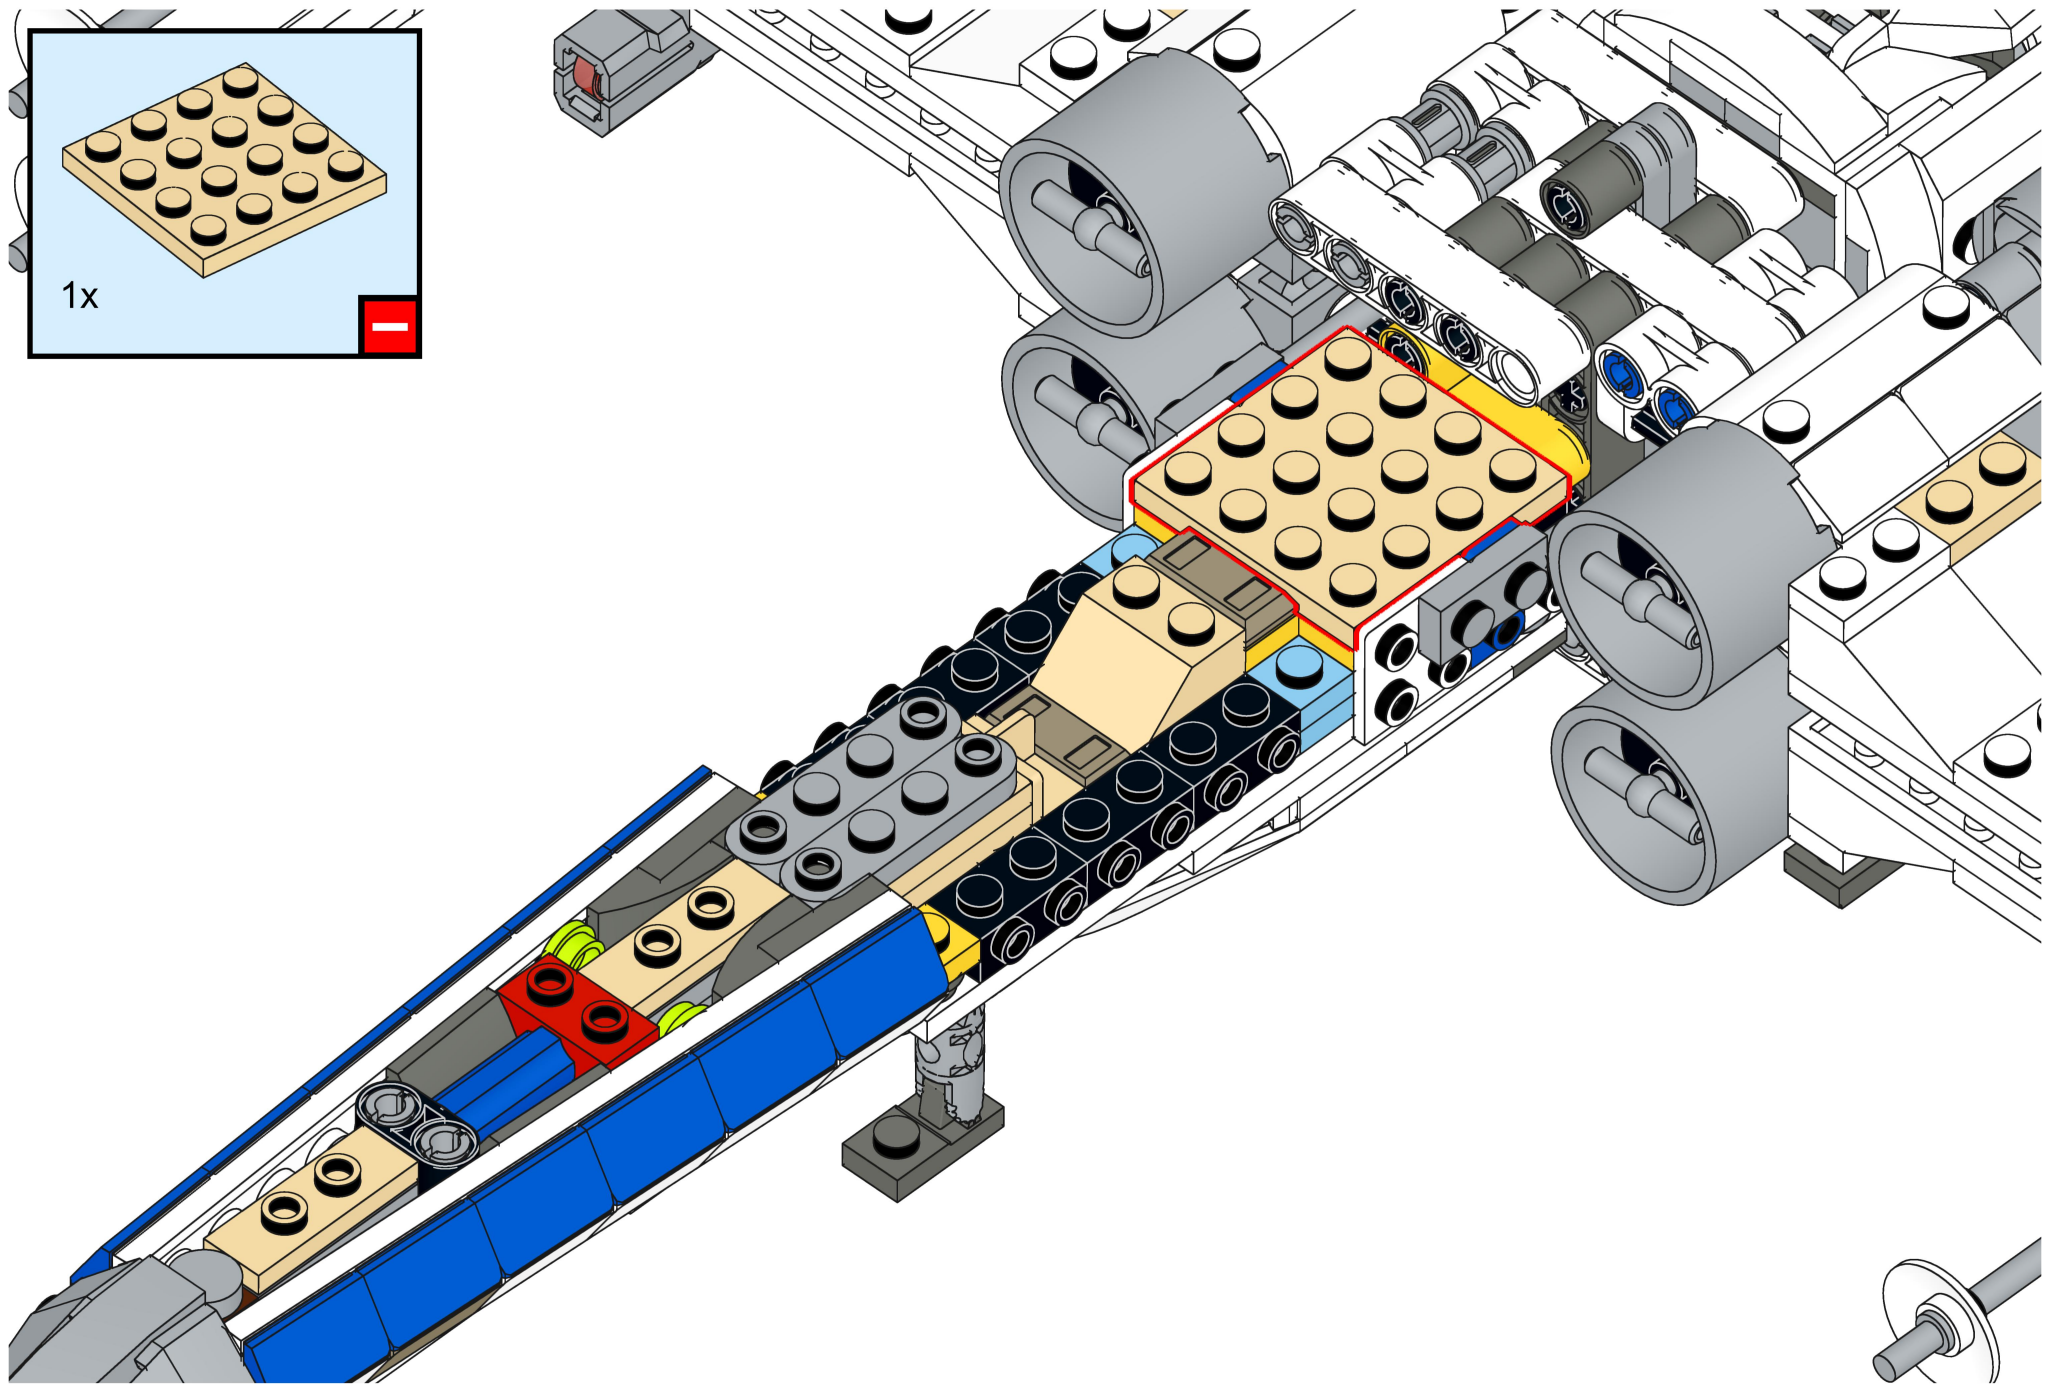

**Bri****pando**

**[brixpando.com](http://brixpando.com)**

2x 2x 1x

—

1x 1x

—

1x 1x

An inset box containing two white Technic parts, each labeled "1x". Below the parts is a red square with a white minus sign, indicating that one of the parts should be removed or is not to be used.