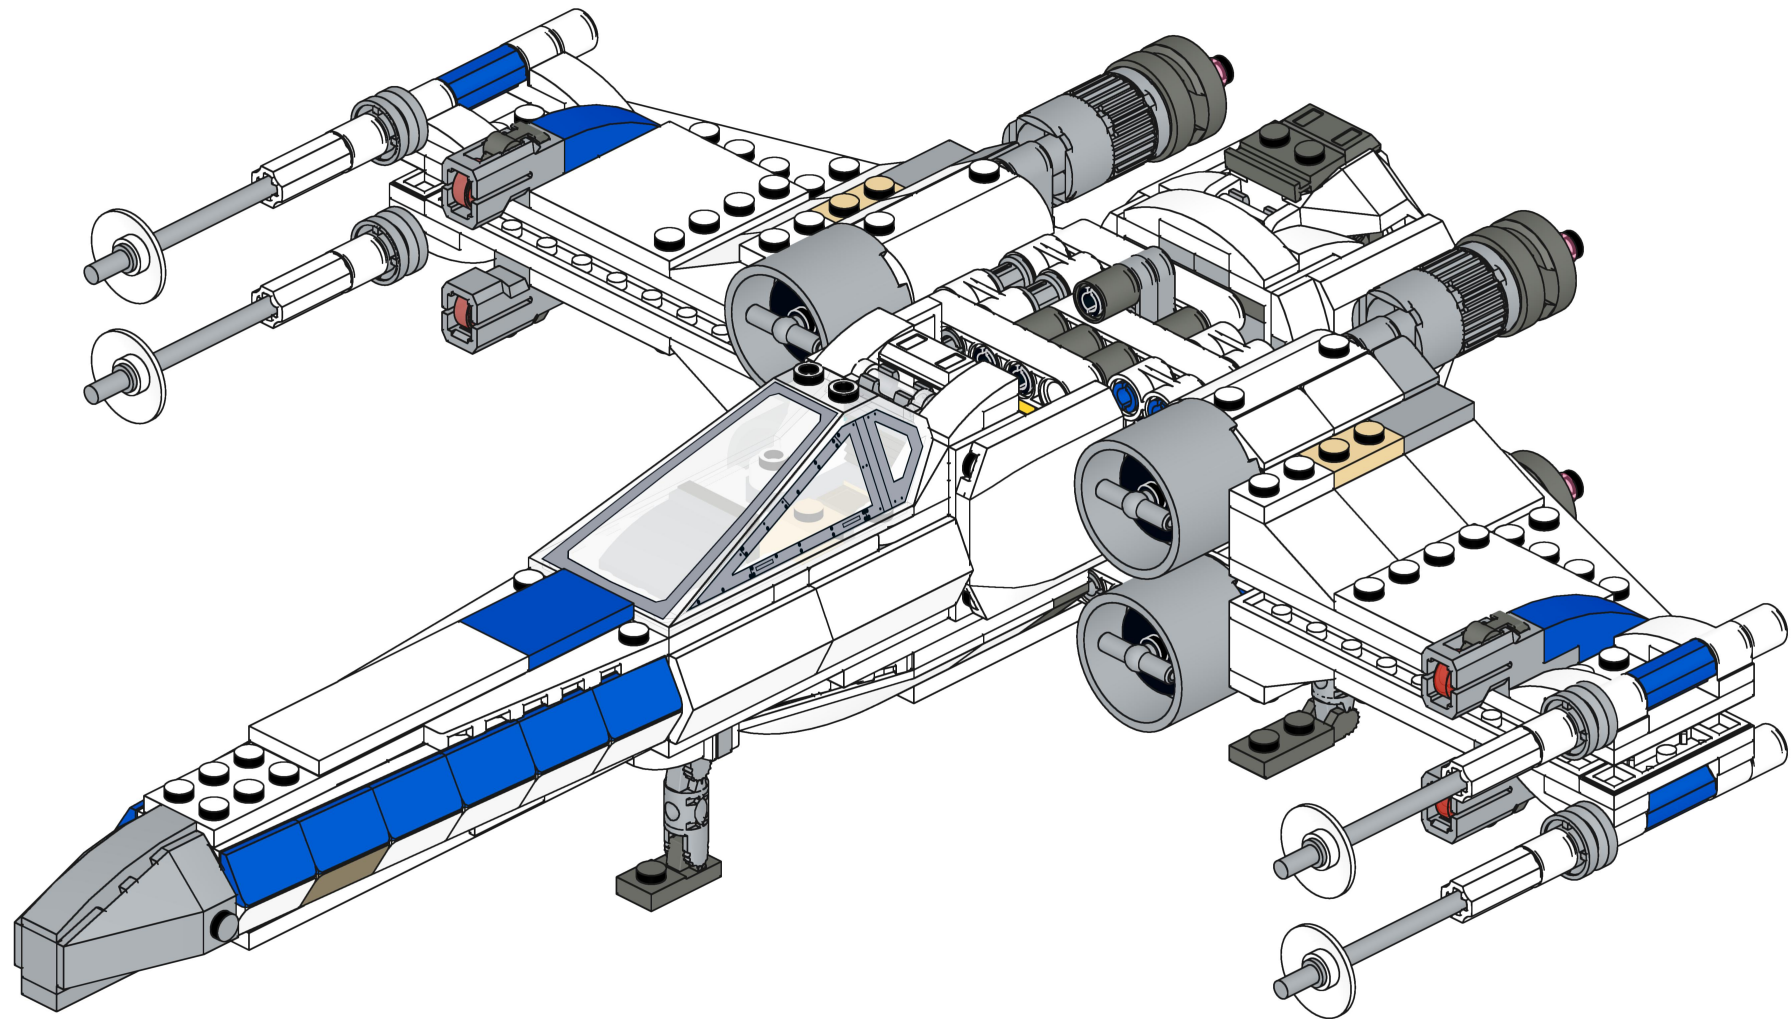

**Bri****pando**

**[brixpando.com](http://brixpando.com)**

2x 2x 1x

—

1x 1x

—

1x 1x

An inset box containing two white Technic parts, each labeled "1x". Below the parts is a red square with a white minus sign, indicating that one of the parts should be removed or is not to be used.