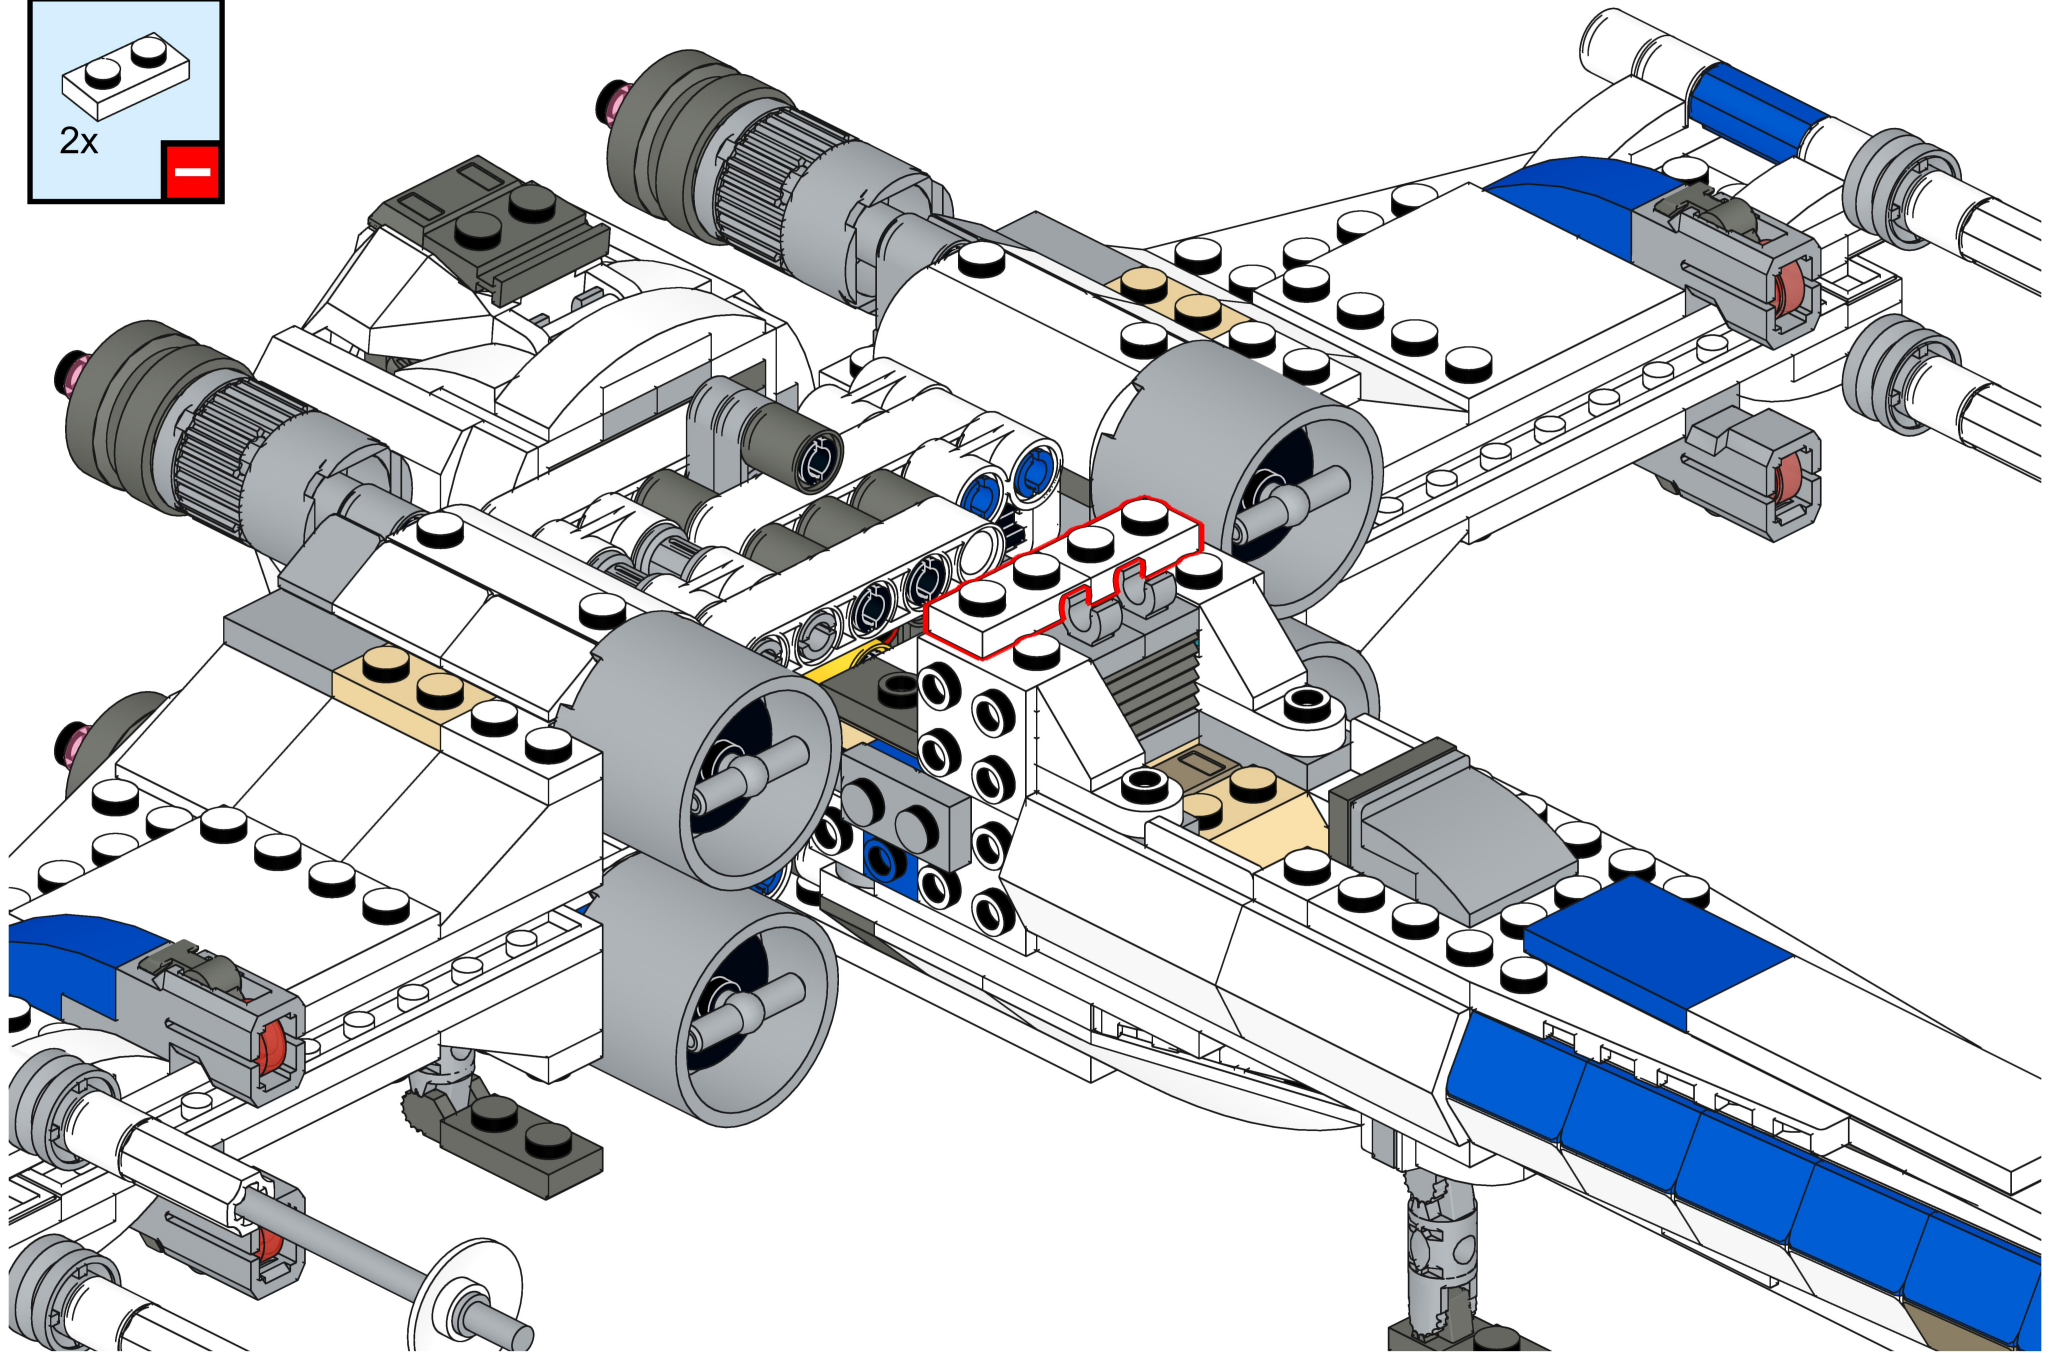

**Bri****pando**

**[brixpando.com](http://brixpando.com)**

2x 2x 1x

—

1x 1x

—

1x 1x

An inset box containing two white Technic parts, each labeled "1x". Below the parts is a red square with a white minus sign, indicating that one of the parts should be removed or is not to be used.