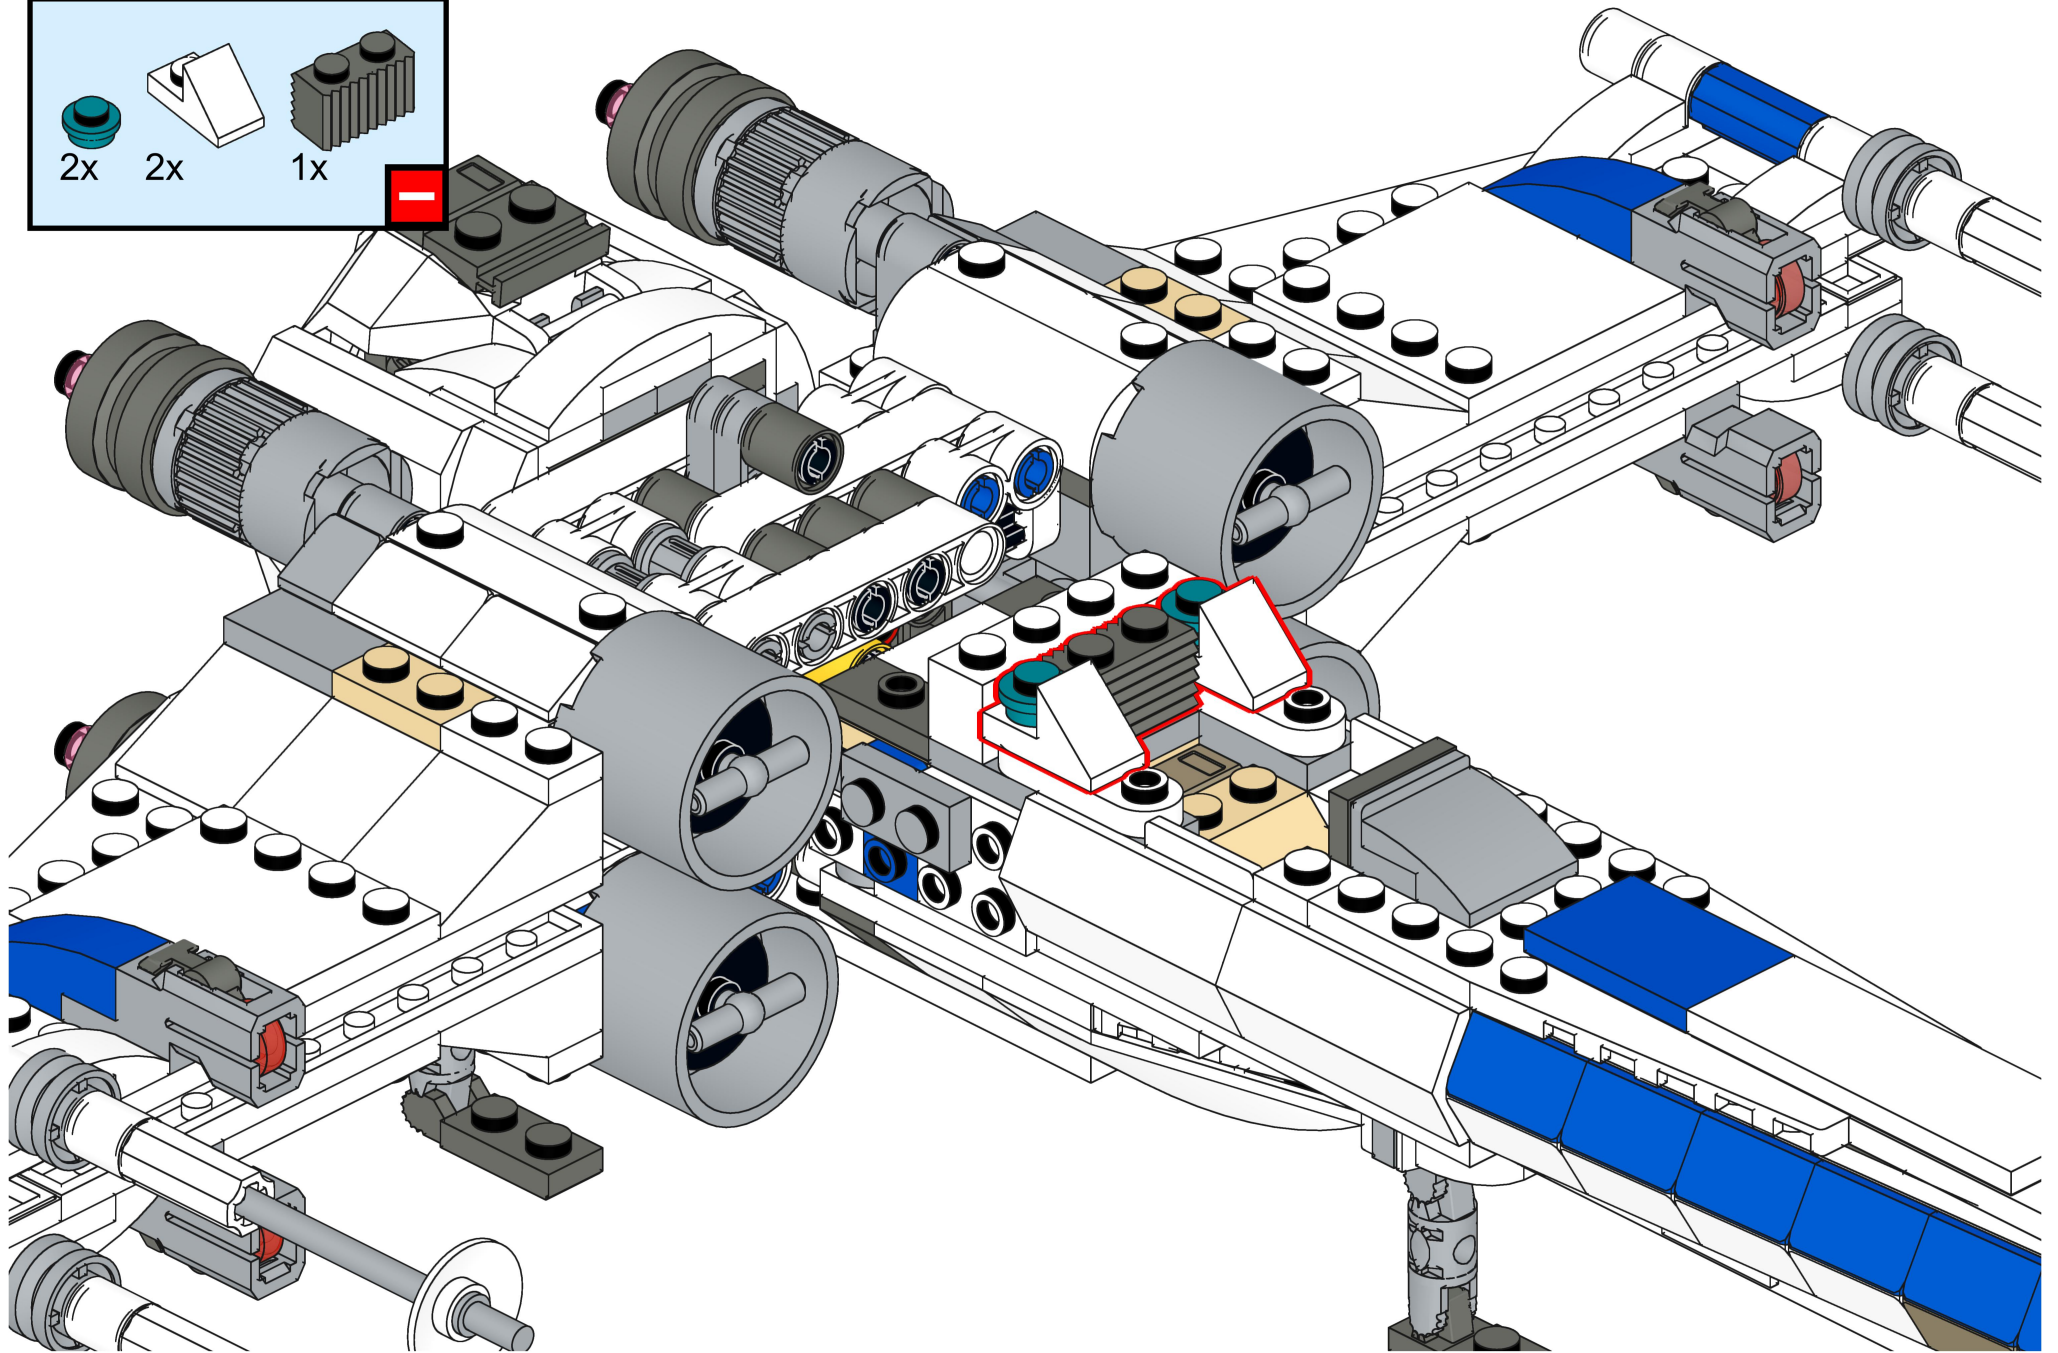

**Bri****pando**

**[brixpando.com](http://brixpando.com)**

2x 2x 1x

—

1x 1x

—

1x 1x

An inset box containing two white Technic parts, each labeled "1x". Below the parts is a red square with a white minus sign, indicating that one of the parts should be removed or is not to be used.