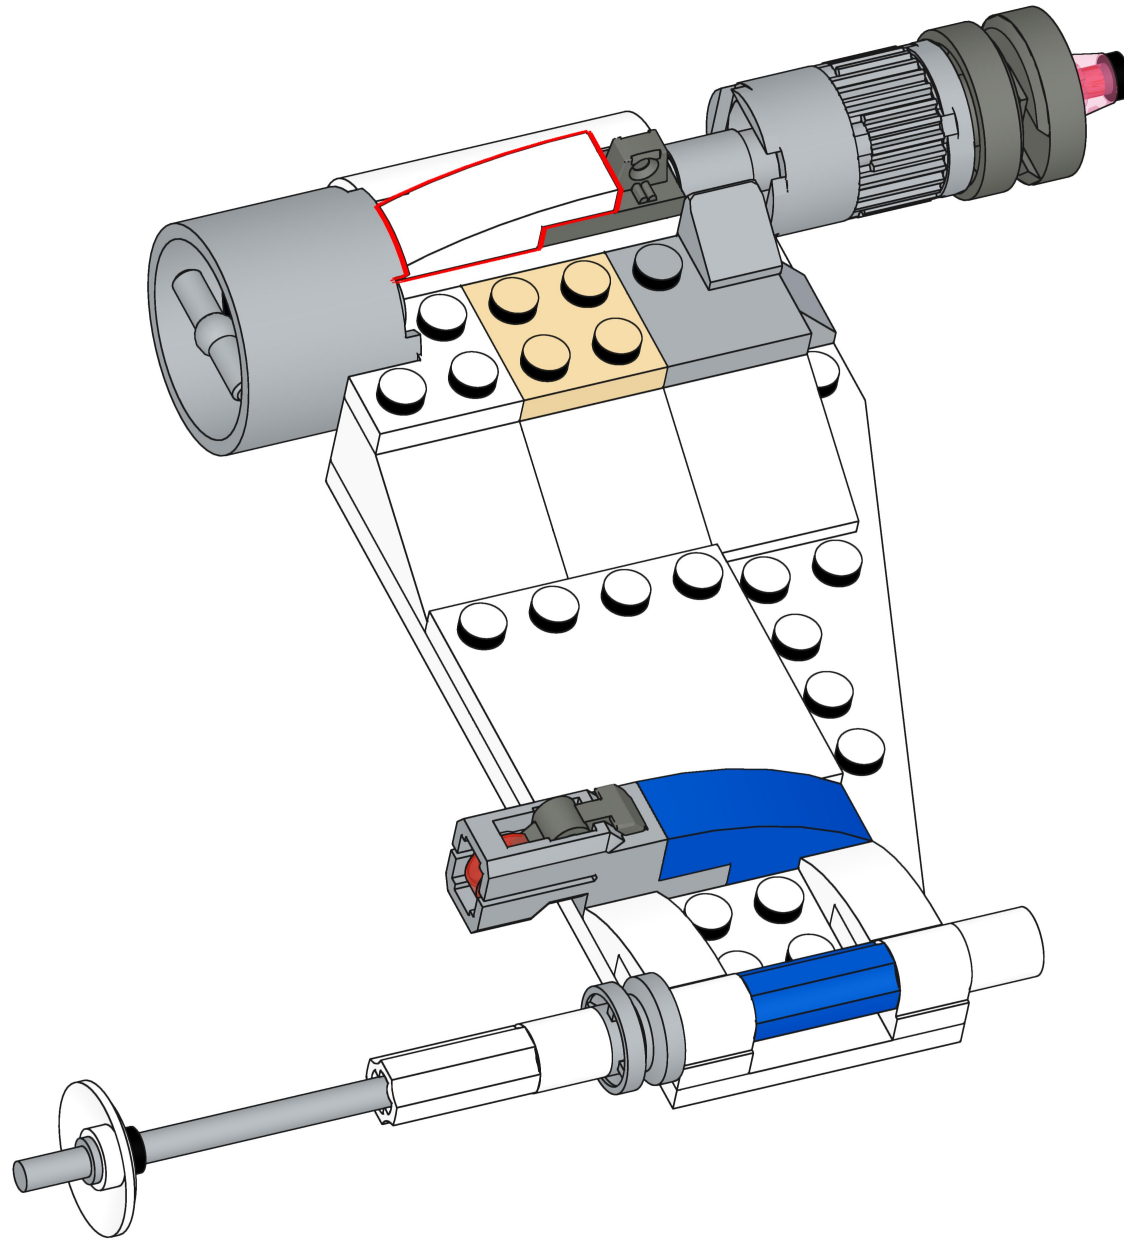

Bri  **pando**

brixpando.com

1x 1x

This inset box contains a parts list for the assembly step. It shows a white Technic beam (1x) and a grey Technic gear (1x). A red minus sign is placed next to the gear, indicating that it should be removed from the assembly. The text "1x" is placed next to each part.

17

18

19

20

21

22

23

24