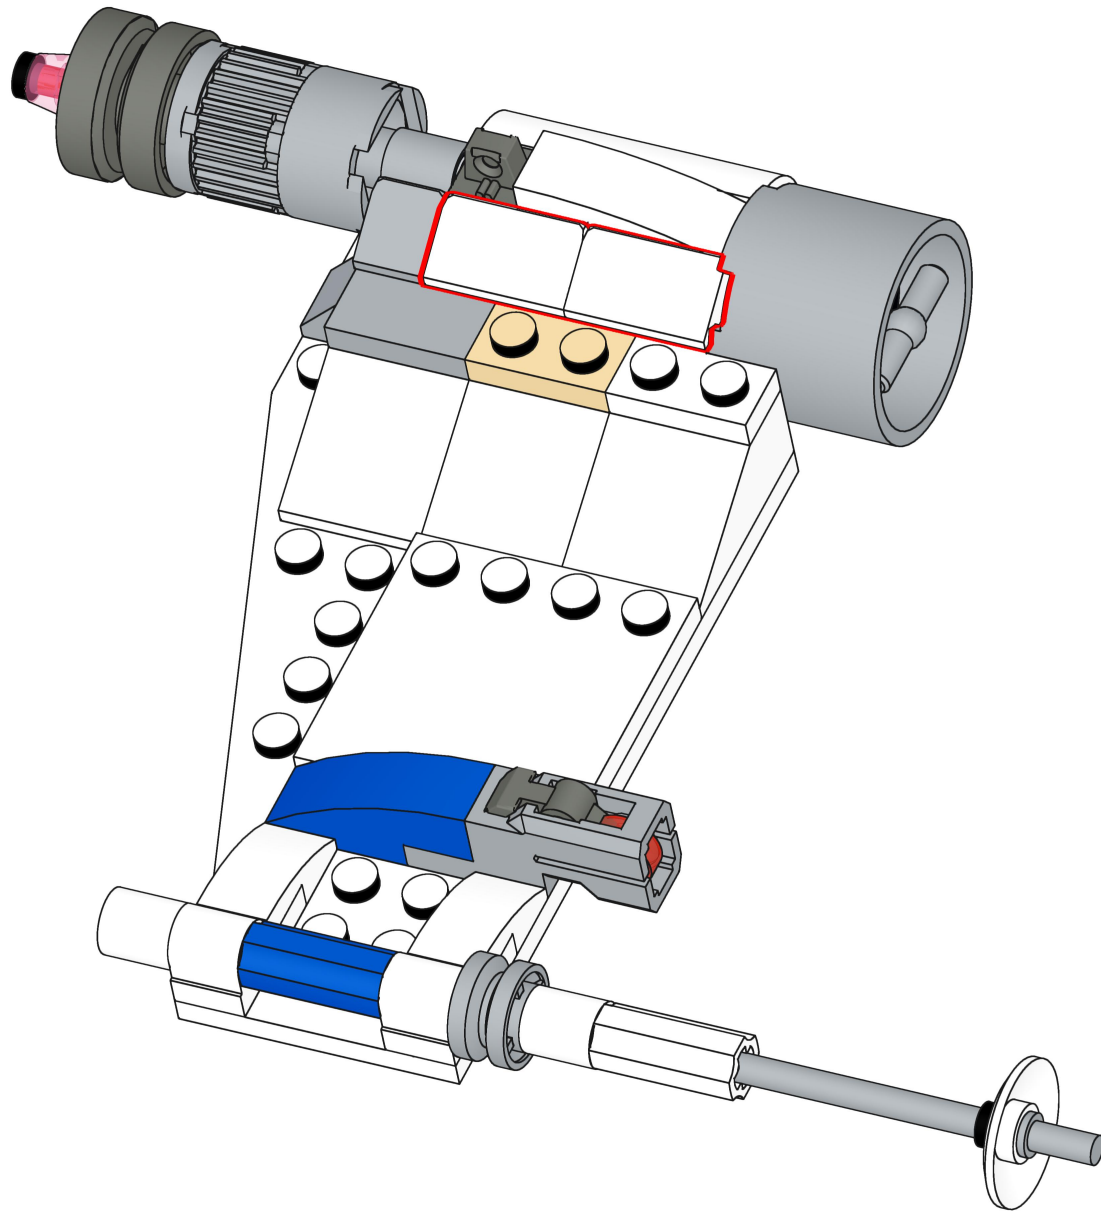

Bri  **pando**

brixpando.com

1x 1x

This inset box contains a parts list for the assembly step. It shows a white Technic beam (1x) and a grey Technic gear (1x). A red minus sign is placed next to the gear, indicating that it should be removed from the assembly. The text "1x" is placed next to each part.