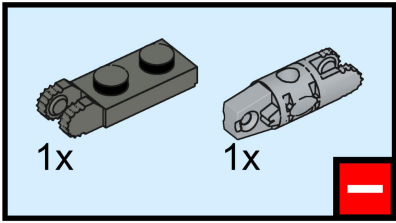

Bri  **pando**

brixpando.com

1x 1x

This inset box contains a parts list for the assembly step. It shows a white Technic beam (1x) and a grey Technic gear (1x). A red minus sign is placed next to the gear, indicating that it should be removed from the assembly. The text "1x" is placed next to each part.