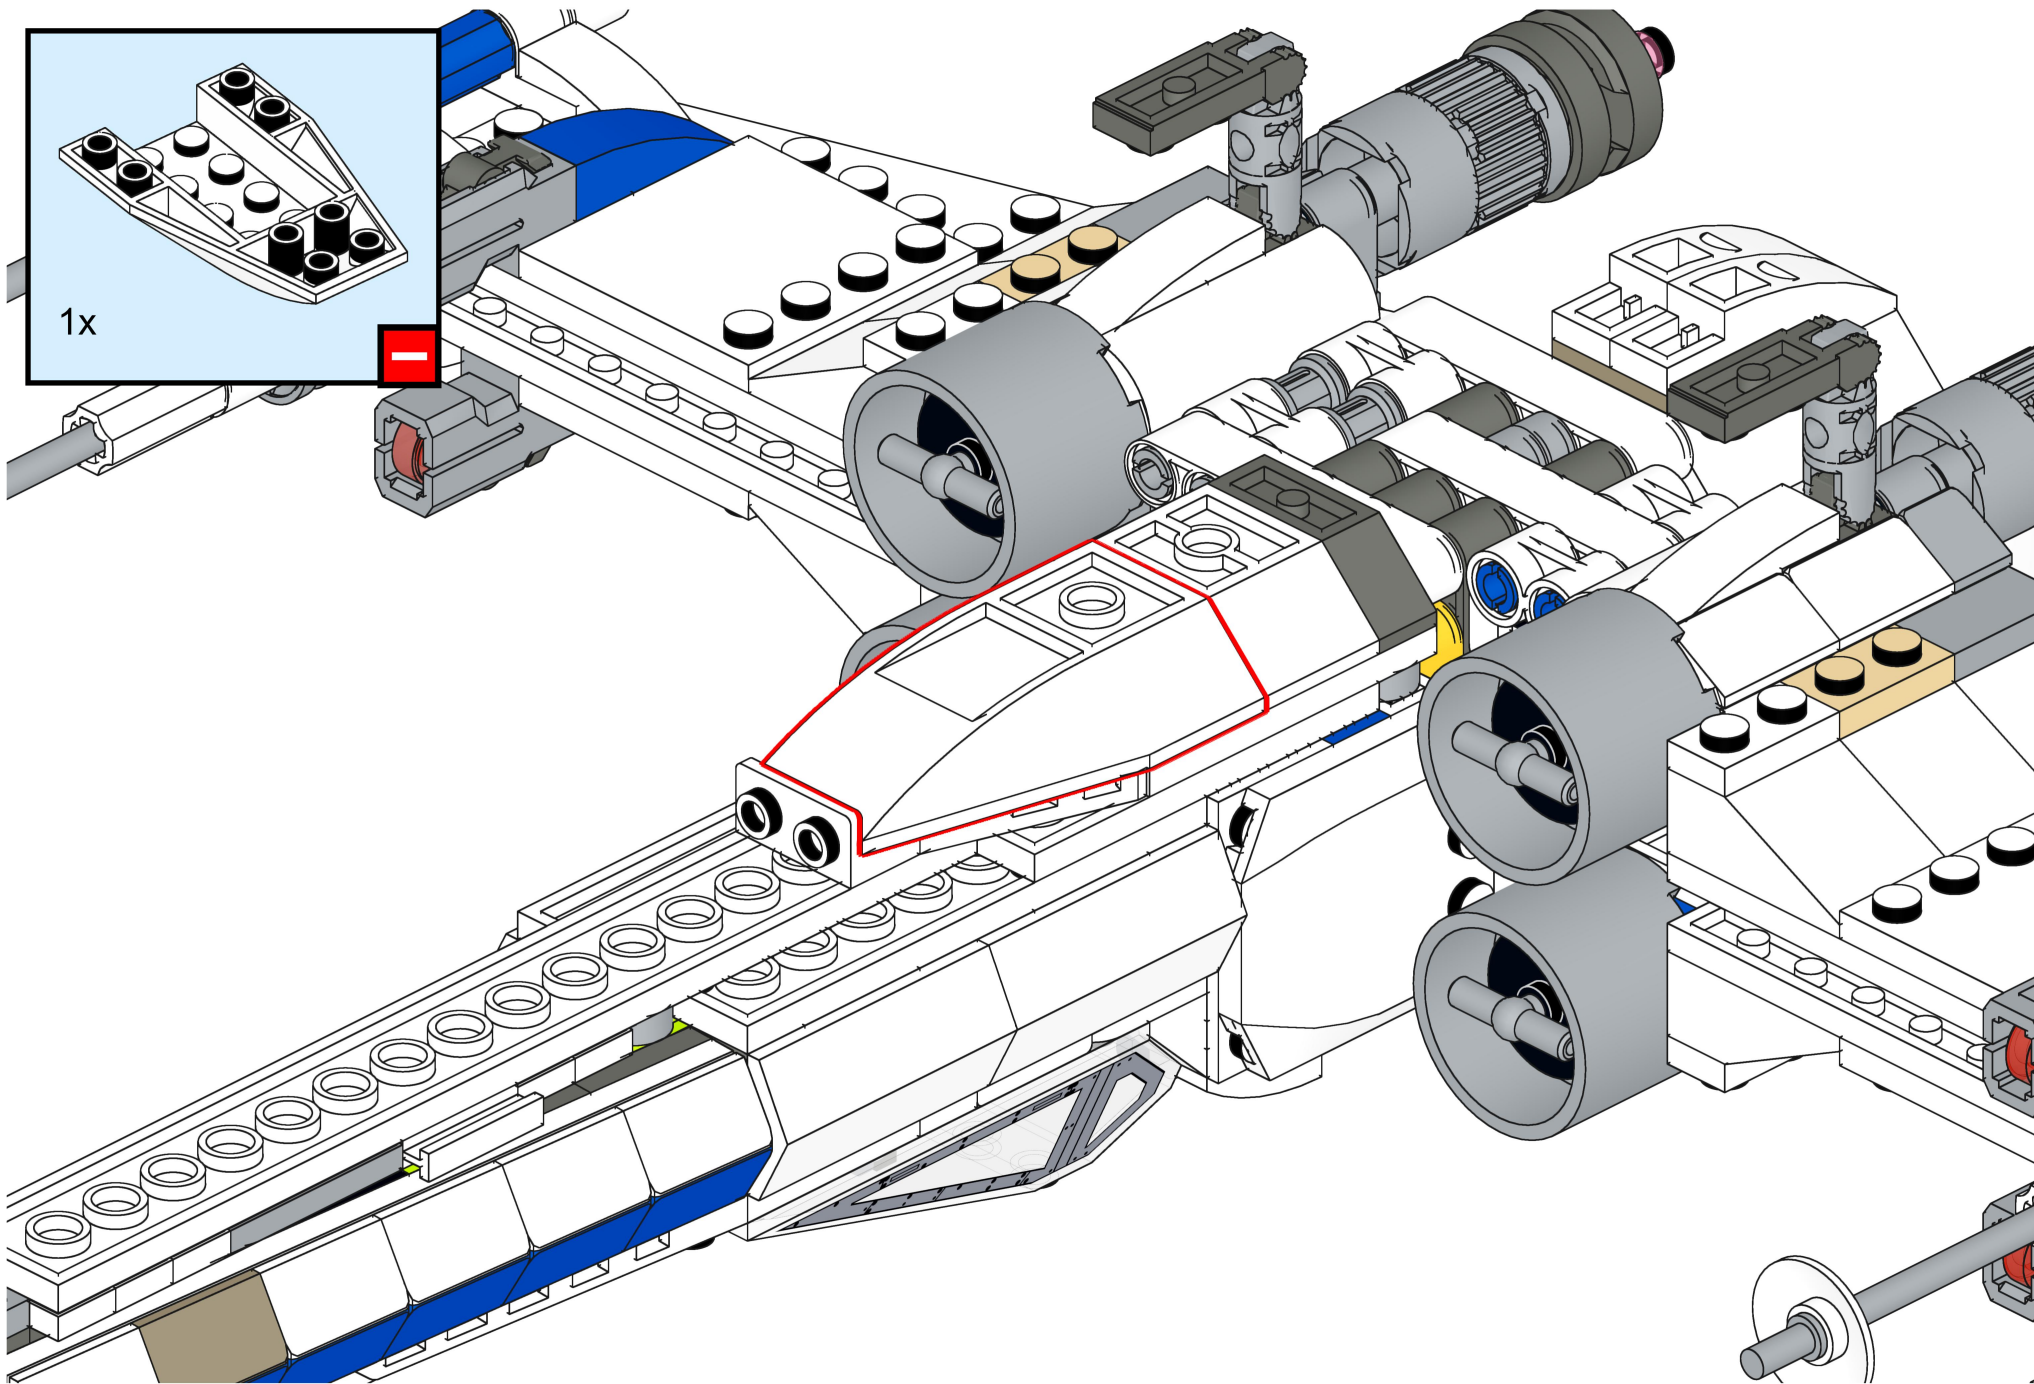

Bri  **pando**

brixpando.com

1x 1x

This inset box contains a parts list for the assembly step. It shows a white Technic beam (1x) and a grey Technic gear (1x). A red minus sign is placed next to the gear, indicating that it should be removed from the assembly. The text "1x" is placed next to each part.

17

18

19

20

21

22

23

24