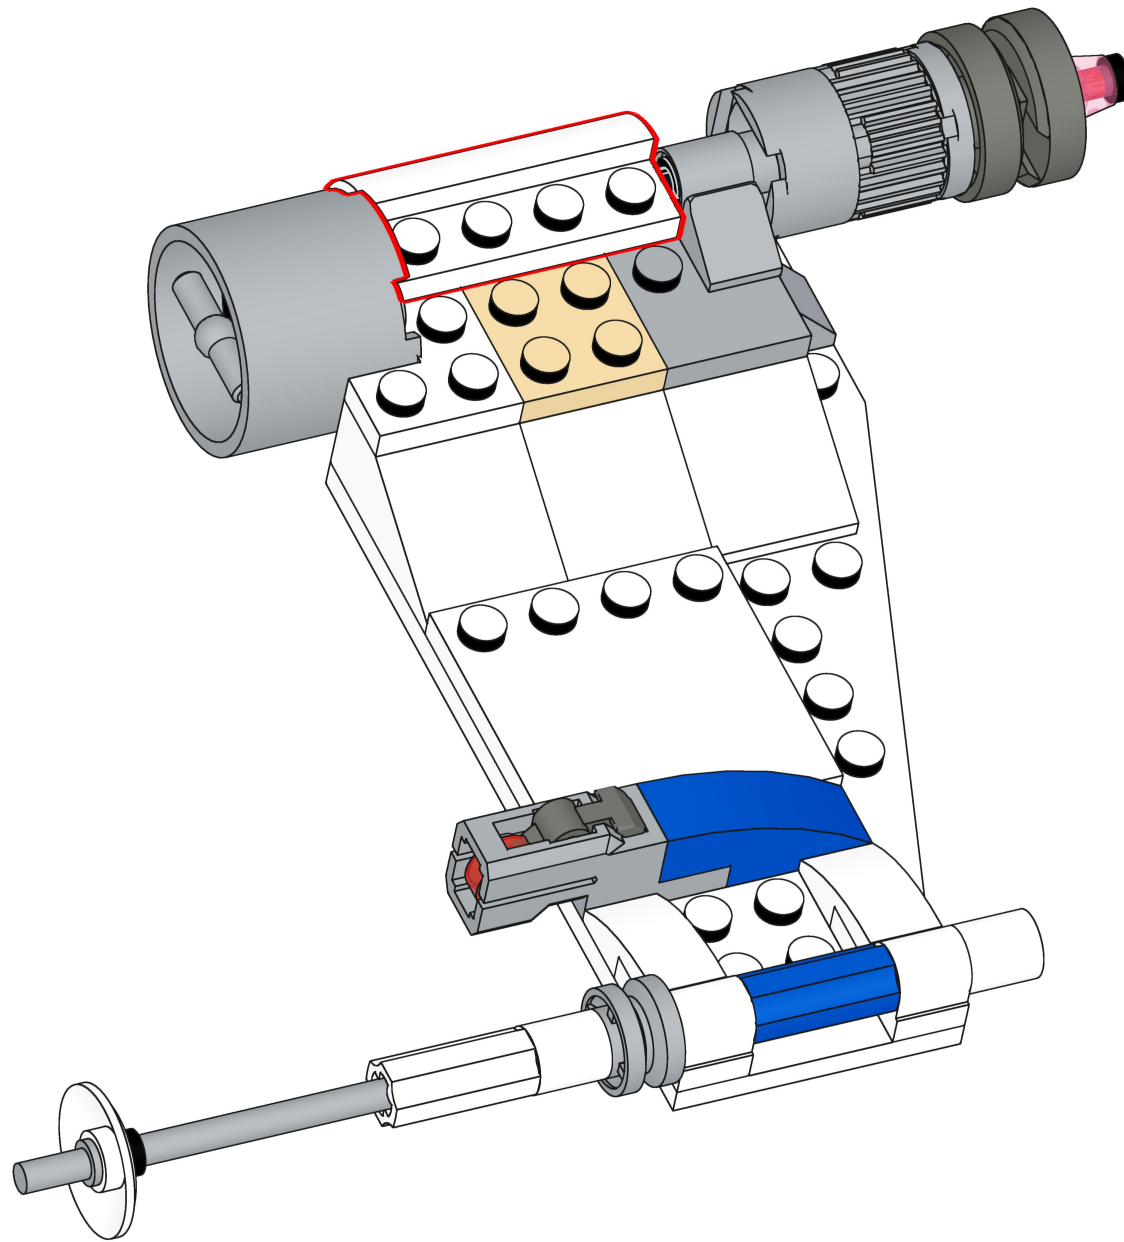

Bri  **pando**

brixpando.com

1x 1x

This inset box contains a parts list for the assembly step. It shows a white Technic beam (1x) and a grey Technic gear (1x). A red minus sign is placed next to the gear, indicating that it should be removed from the assembly. The text "1x" is placed next to each part.

17

18

19

20

21

22

23

24