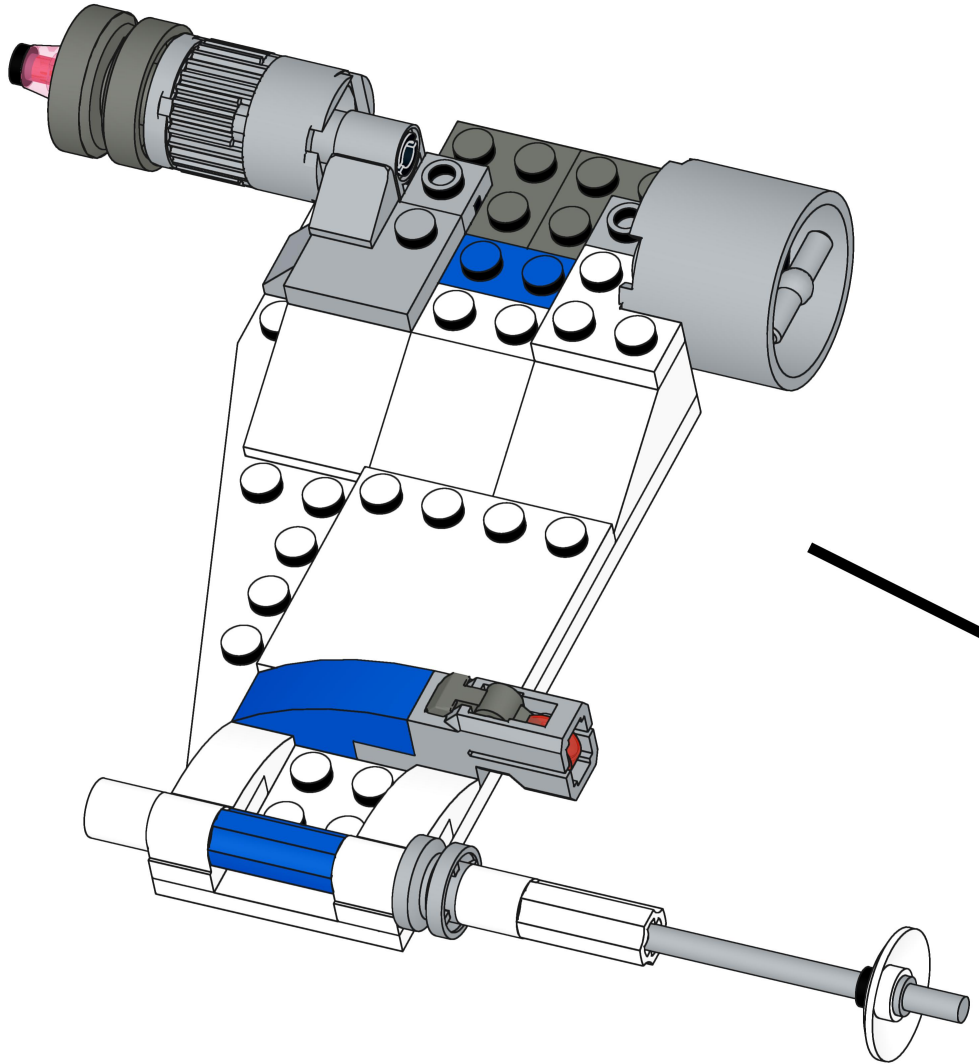

Bri  **pando**

brixpando.com

1x 1x

This inset box contains a parts list for the assembly step. It shows a white Technic beam (1x) and a grey Technic gear (1x). A red minus sign is placed next to the gear, indicating that it should be removed from the assembly. The text "1x" is placed next to each part.