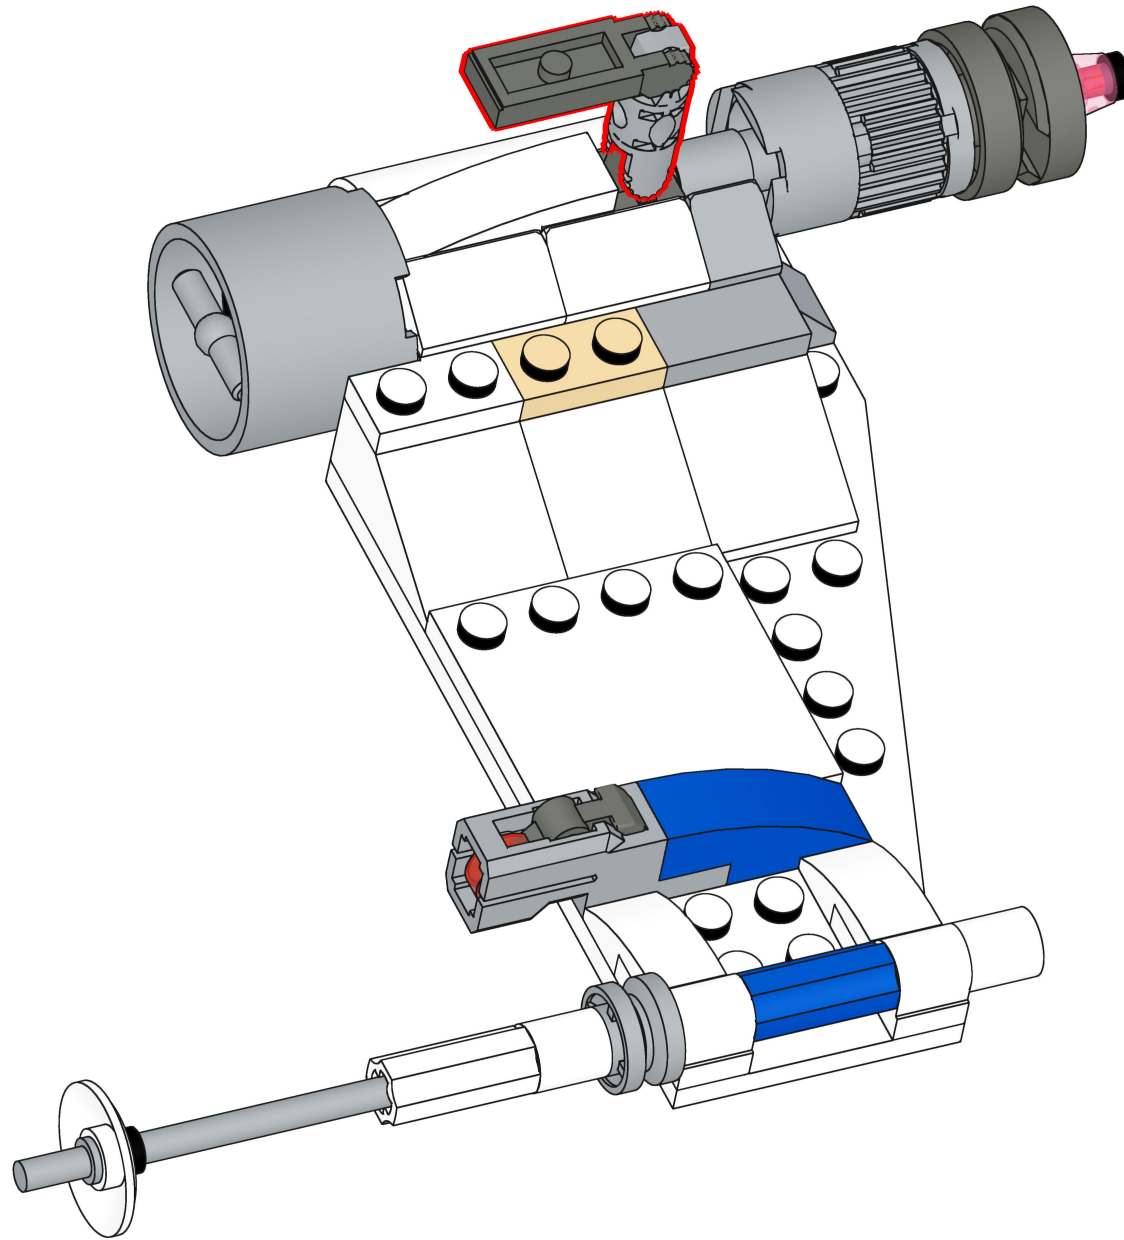

Bri  **pando**

brixpando.com

1x 1x

This inset box contains a parts list for the assembly step. It shows a white Technic beam (1x) and a grey Technic gear (1x). A red minus sign is placed next to the gear, indicating that it should be removed from the assembly. The text "1x" is placed next to each part.

17

18

19

20

21

22

23

24