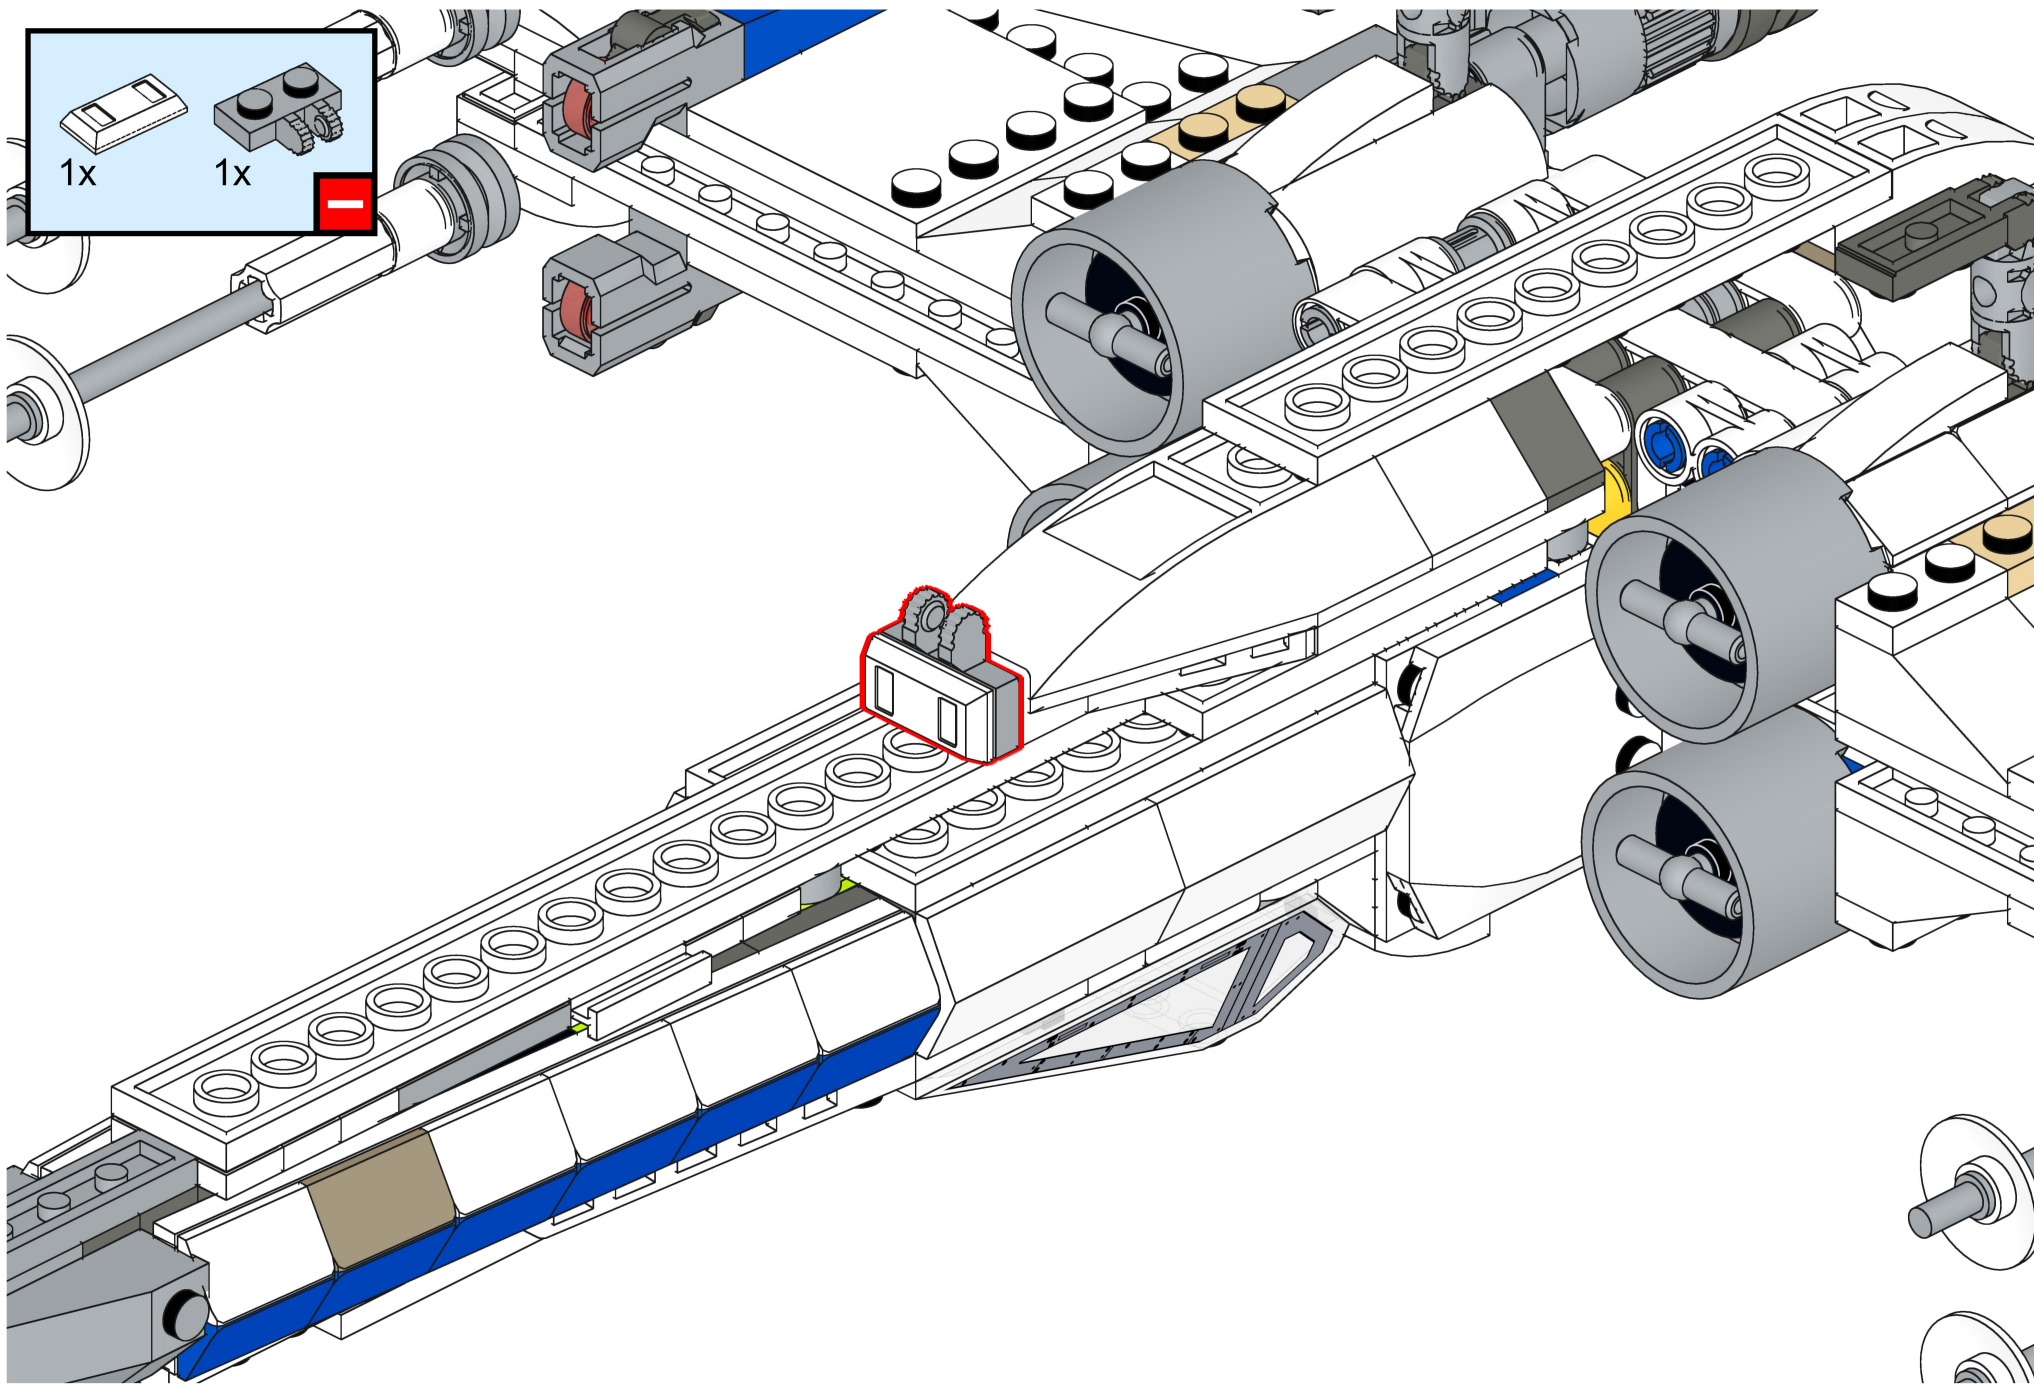

Bri  **pando**

brixpando.com

1x 1x

This inset box contains a parts list for the assembly step. It shows a white Technic beam (1x) and a grey Technic gear (1x). A red minus sign is placed next to the gear, indicating that it should be removed from the assembly. The text "1x" is placed next to each part.

17

18

19

20

21

22

23

24