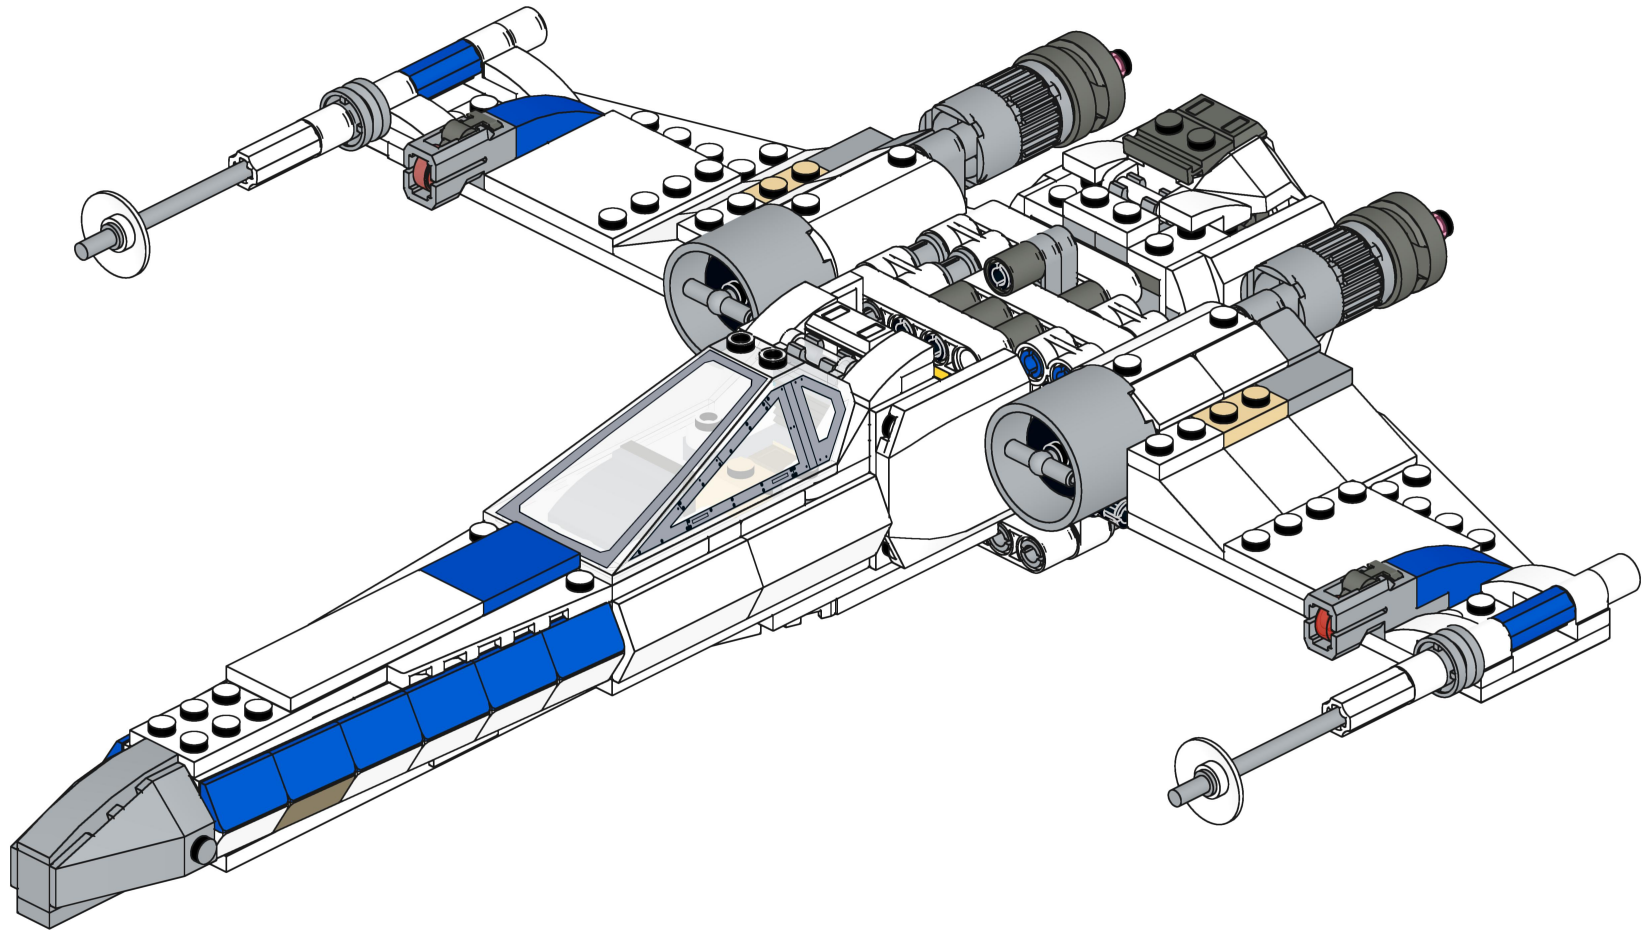

Bri  **pando**

brixpando.com

1x 1x

This inset box contains a parts list for the assembly step. It shows a white Technic beam (1x) and a grey Technic gear (1x). A red minus sign is placed next to the gear, indicating that it should be removed from the assembly. The text "1x" is placed next to each part.

17

18

19

20

21

22

23

24