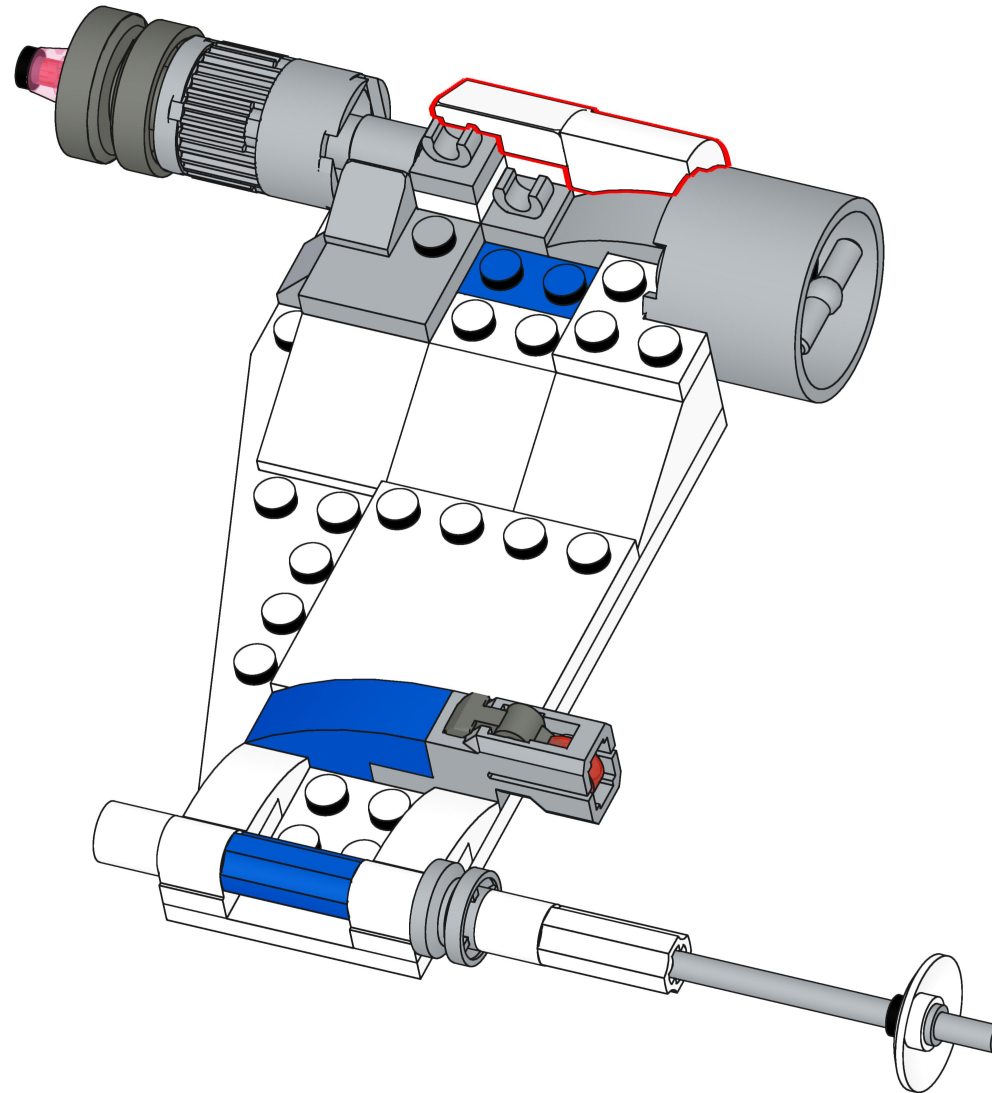

Bri  **pando**

brixpando.com

1x 1x

This inset box contains a parts list for the assembly step. It shows a white Technic beam (1x) and a grey Technic gear (1x). A red minus sign is placed next to the gear, indicating that it should be removed from the assembly. The text "1x" is placed next to each part.

17

18

19

20

21

22

23

24