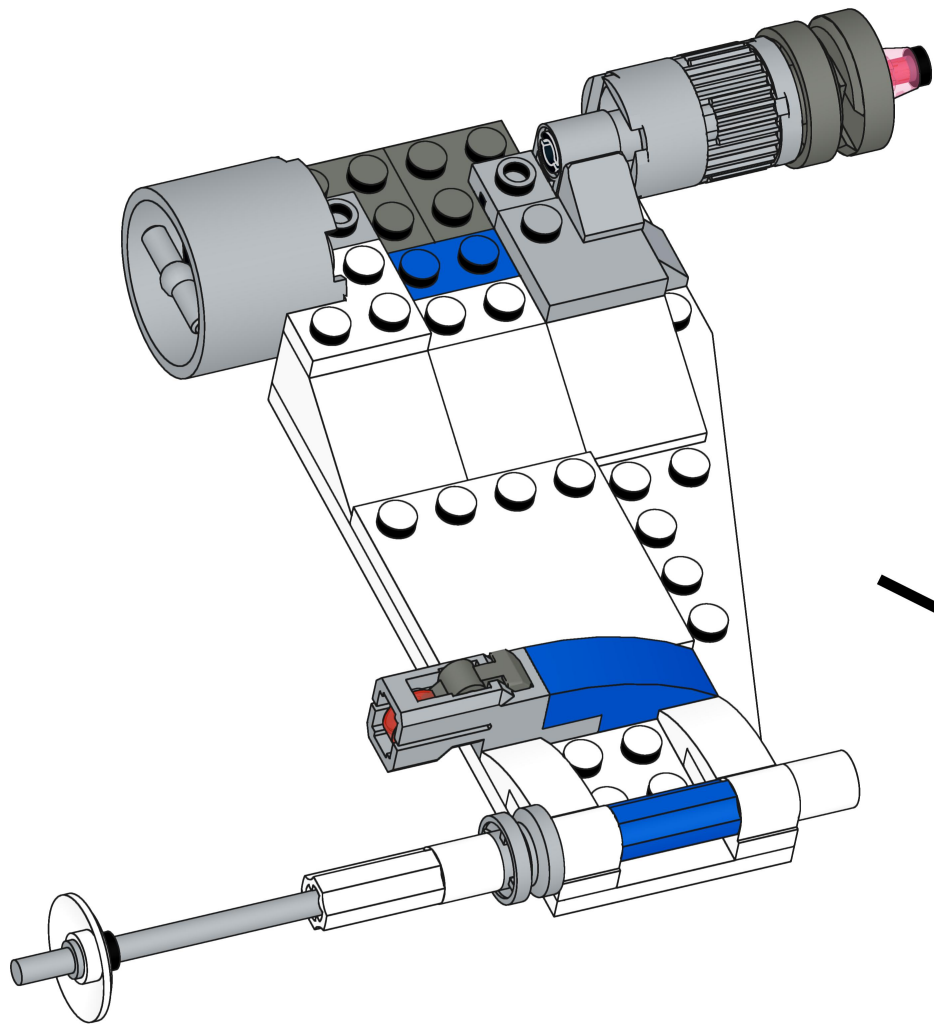

Bri  **pando**

brixpando.com

1x 1x

This inset box contains a parts list for the assembly step. It shows a white Technic beam (1x) and a grey Technic gear (1x). A red minus sign is placed next to the gear, indicating that it should be removed from the assembly. The text "1x" is placed next to each part.

17

18

19

20

21

22

23

24