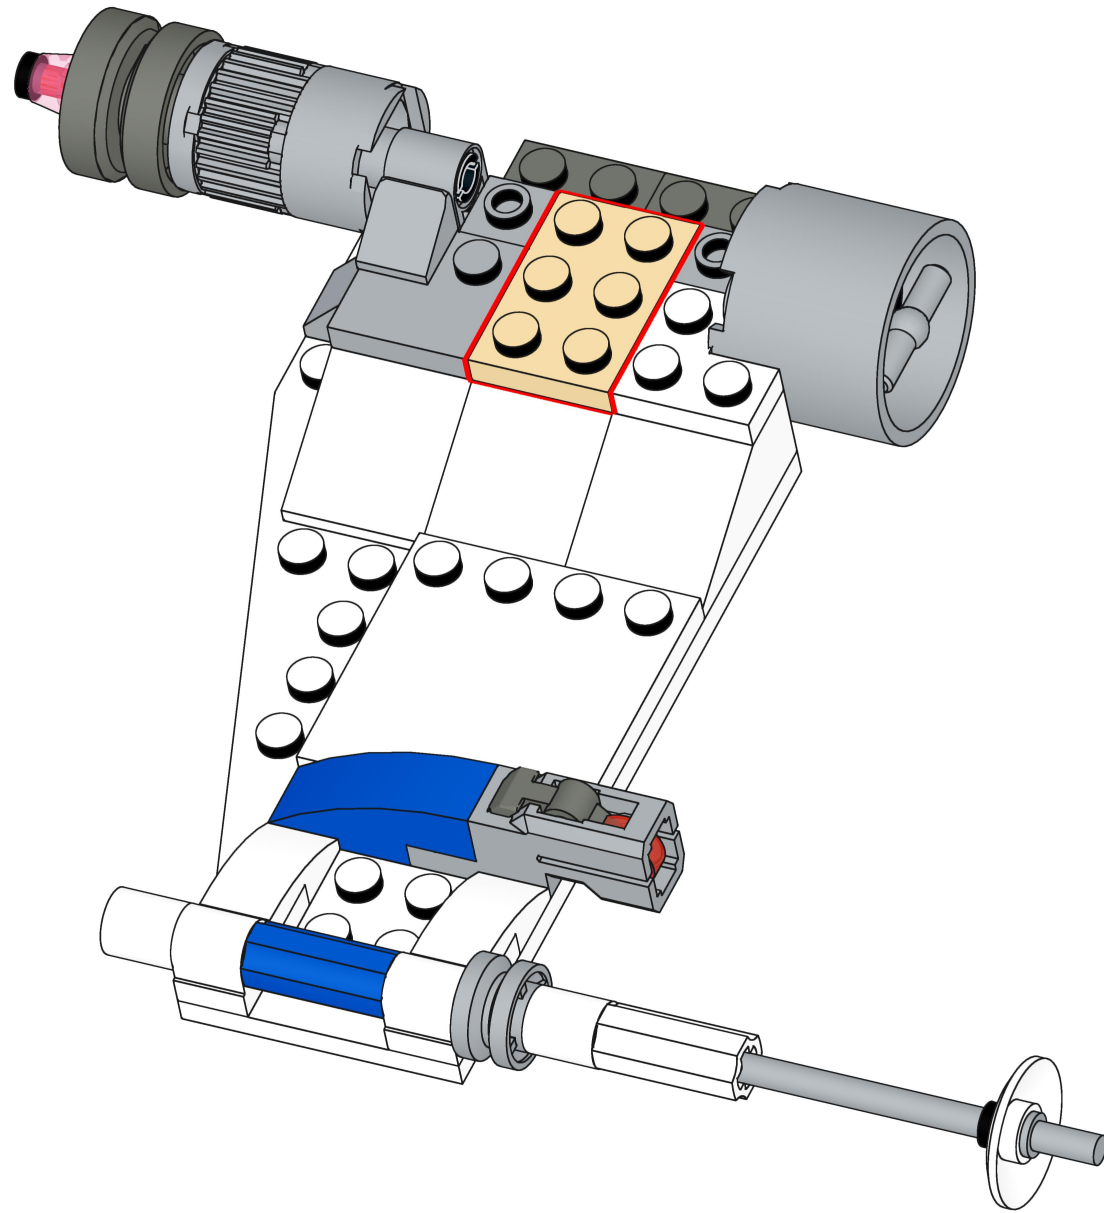

Bri  **pando**

brixpando.com

1x 1x

This inset box contains a parts list for the assembly step. It shows a white Technic beam (1x) and a grey Technic gear (1x). A red minus sign is placed next to the gear, indicating that it should be removed from the assembly. The text "1x" is placed next to each part.