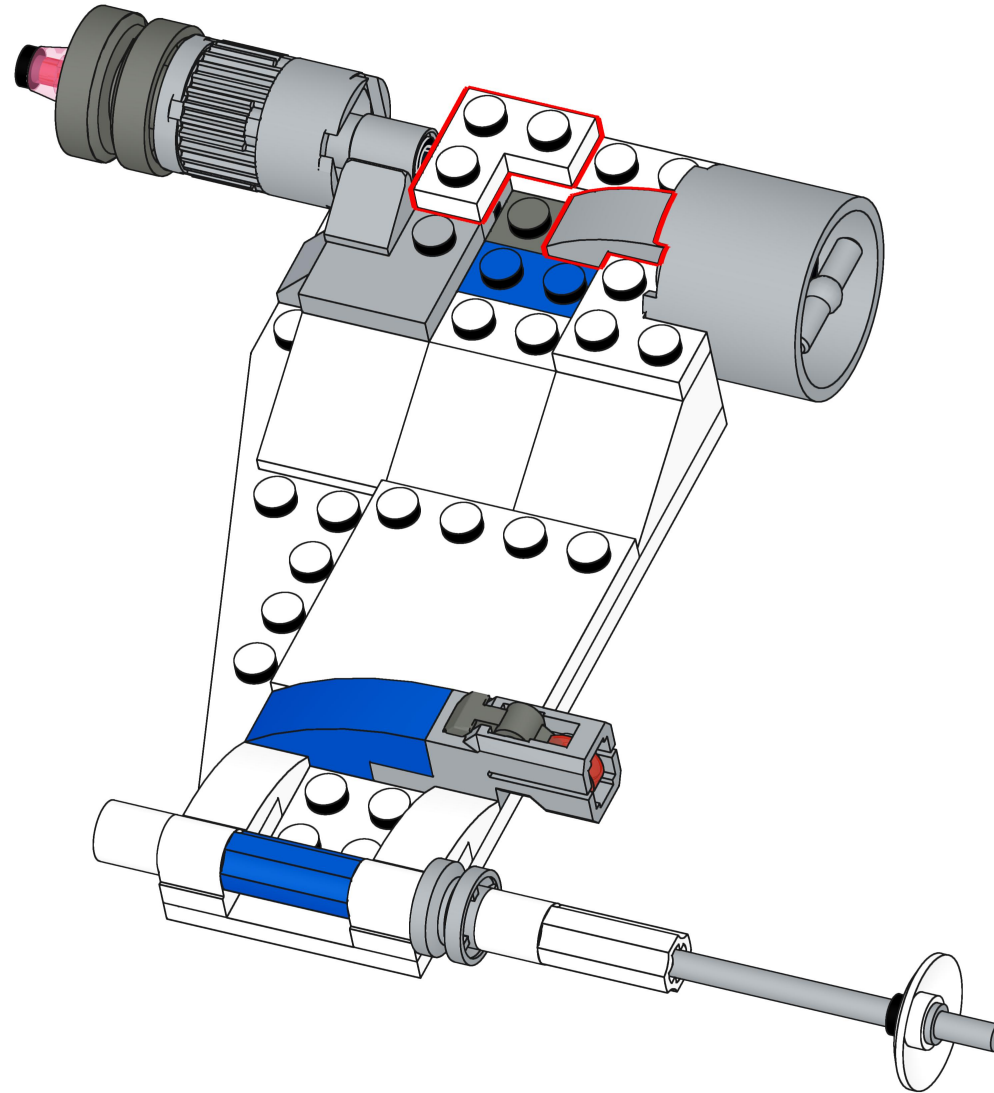

Bri  **pando**

brixpando.com

1x 1x

This inset box contains a parts list for the assembly step. It shows a white Technic beam (1x) and a grey Technic gear (1x). A red minus sign is placed next to the gear, indicating that it should be removed from the assembly. The text "1x" is placed next to each part.

17

18

19

20

21

22

23

24