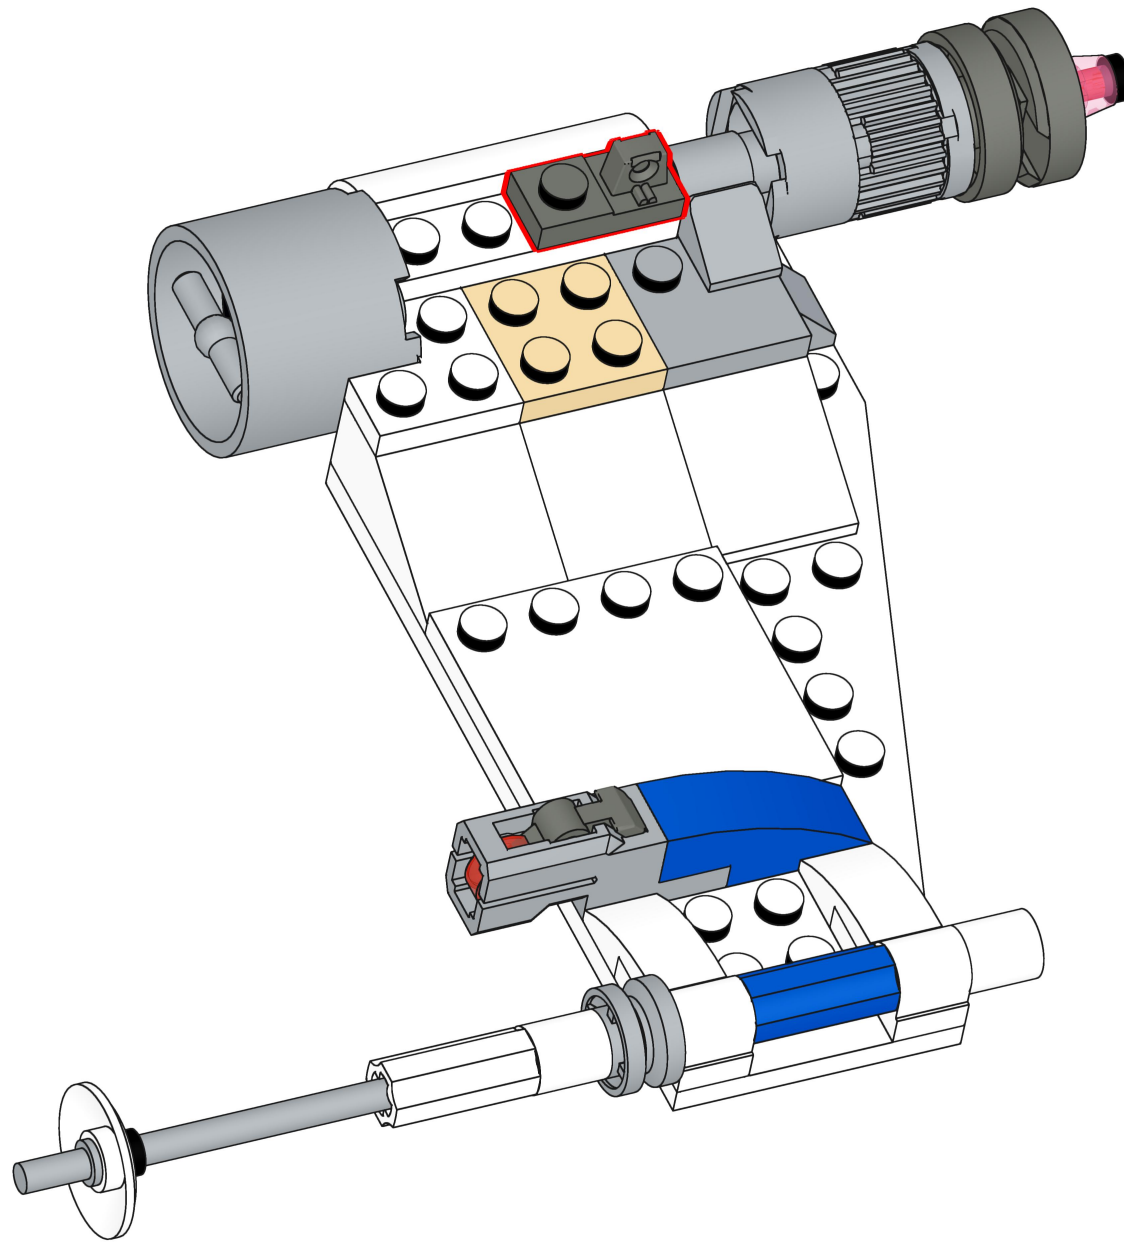

Bri  **pando**

brixpando.com

1x 1x

This inset box contains a parts list for the assembly step. It shows a white Technic beam (1x) and a grey Technic gear (1x). A red minus sign is placed next to the gear, indicating that it should be removed from the assembly. The text "1x" is placed next to each part.

17

18

19

20

21

22

23

24