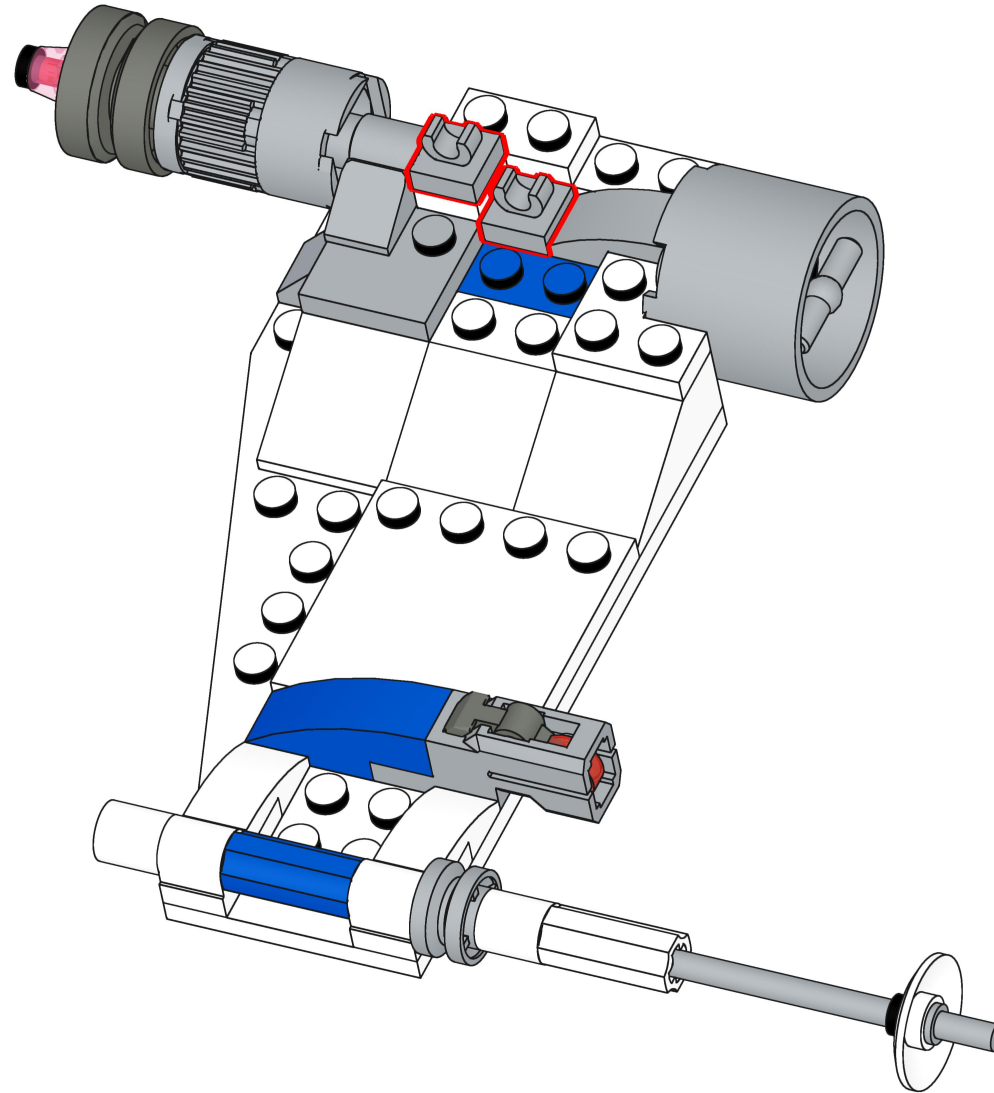

Bri  **pando**

brixpando.com

1x 1x

This inset box contains a parts list for the assembly step. It shows a white Technic beam (1x) and a grey Technic gear (1x). A red minus sign is placed next to the gear, indicating that it should be removed from the assembly. The text "1x" is placed next to each part.

17

18

19

20

21

22

23

24