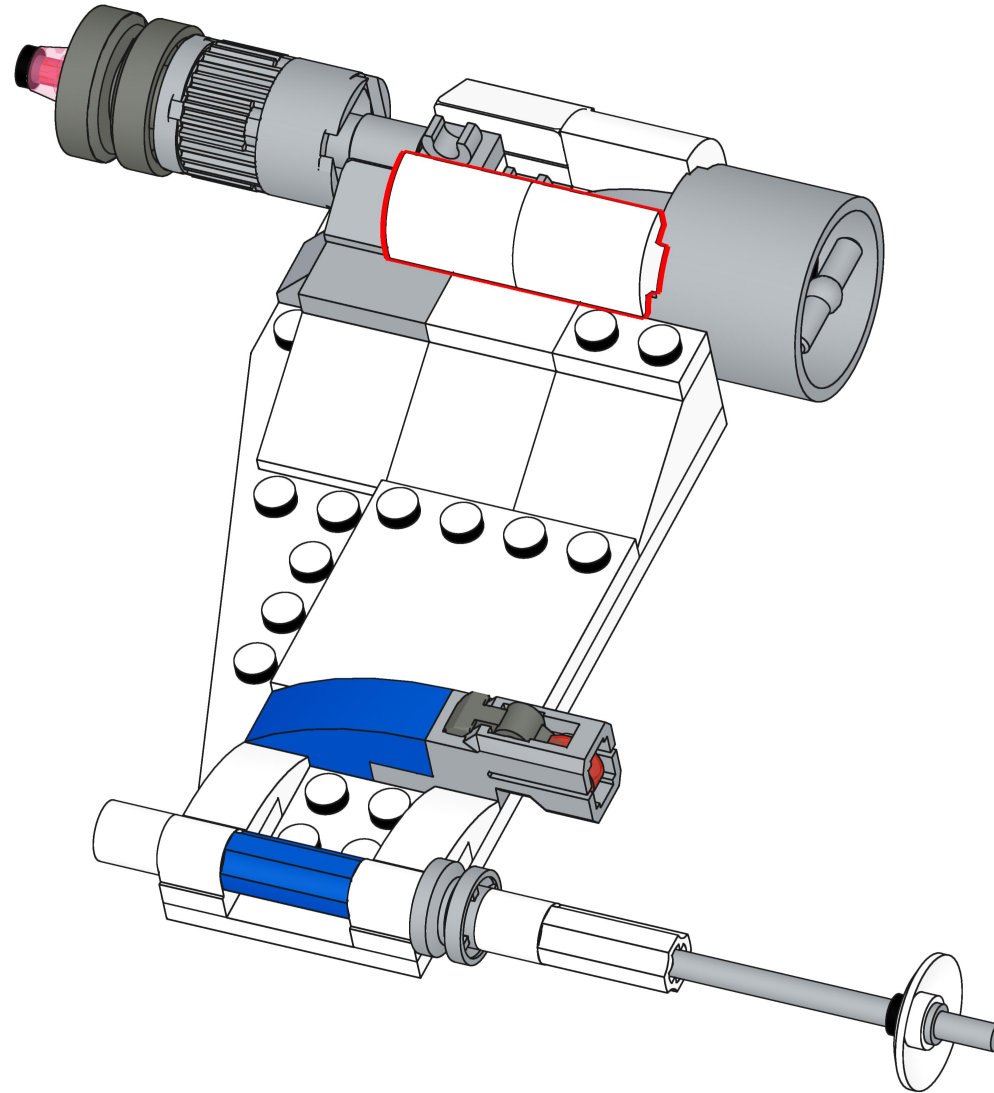

Bri  **pando**

brixpando.com

1x 1x

This inset box contains a parts list for the assembly step. It shows a white Technic beam (1x) and a grey Technic gear (1x). A red minus sign is placed next to the gear, indicating that it should be removed from the assembly. The text "1x" is placed next to each part.

17

18

19

20

21

22

23

24