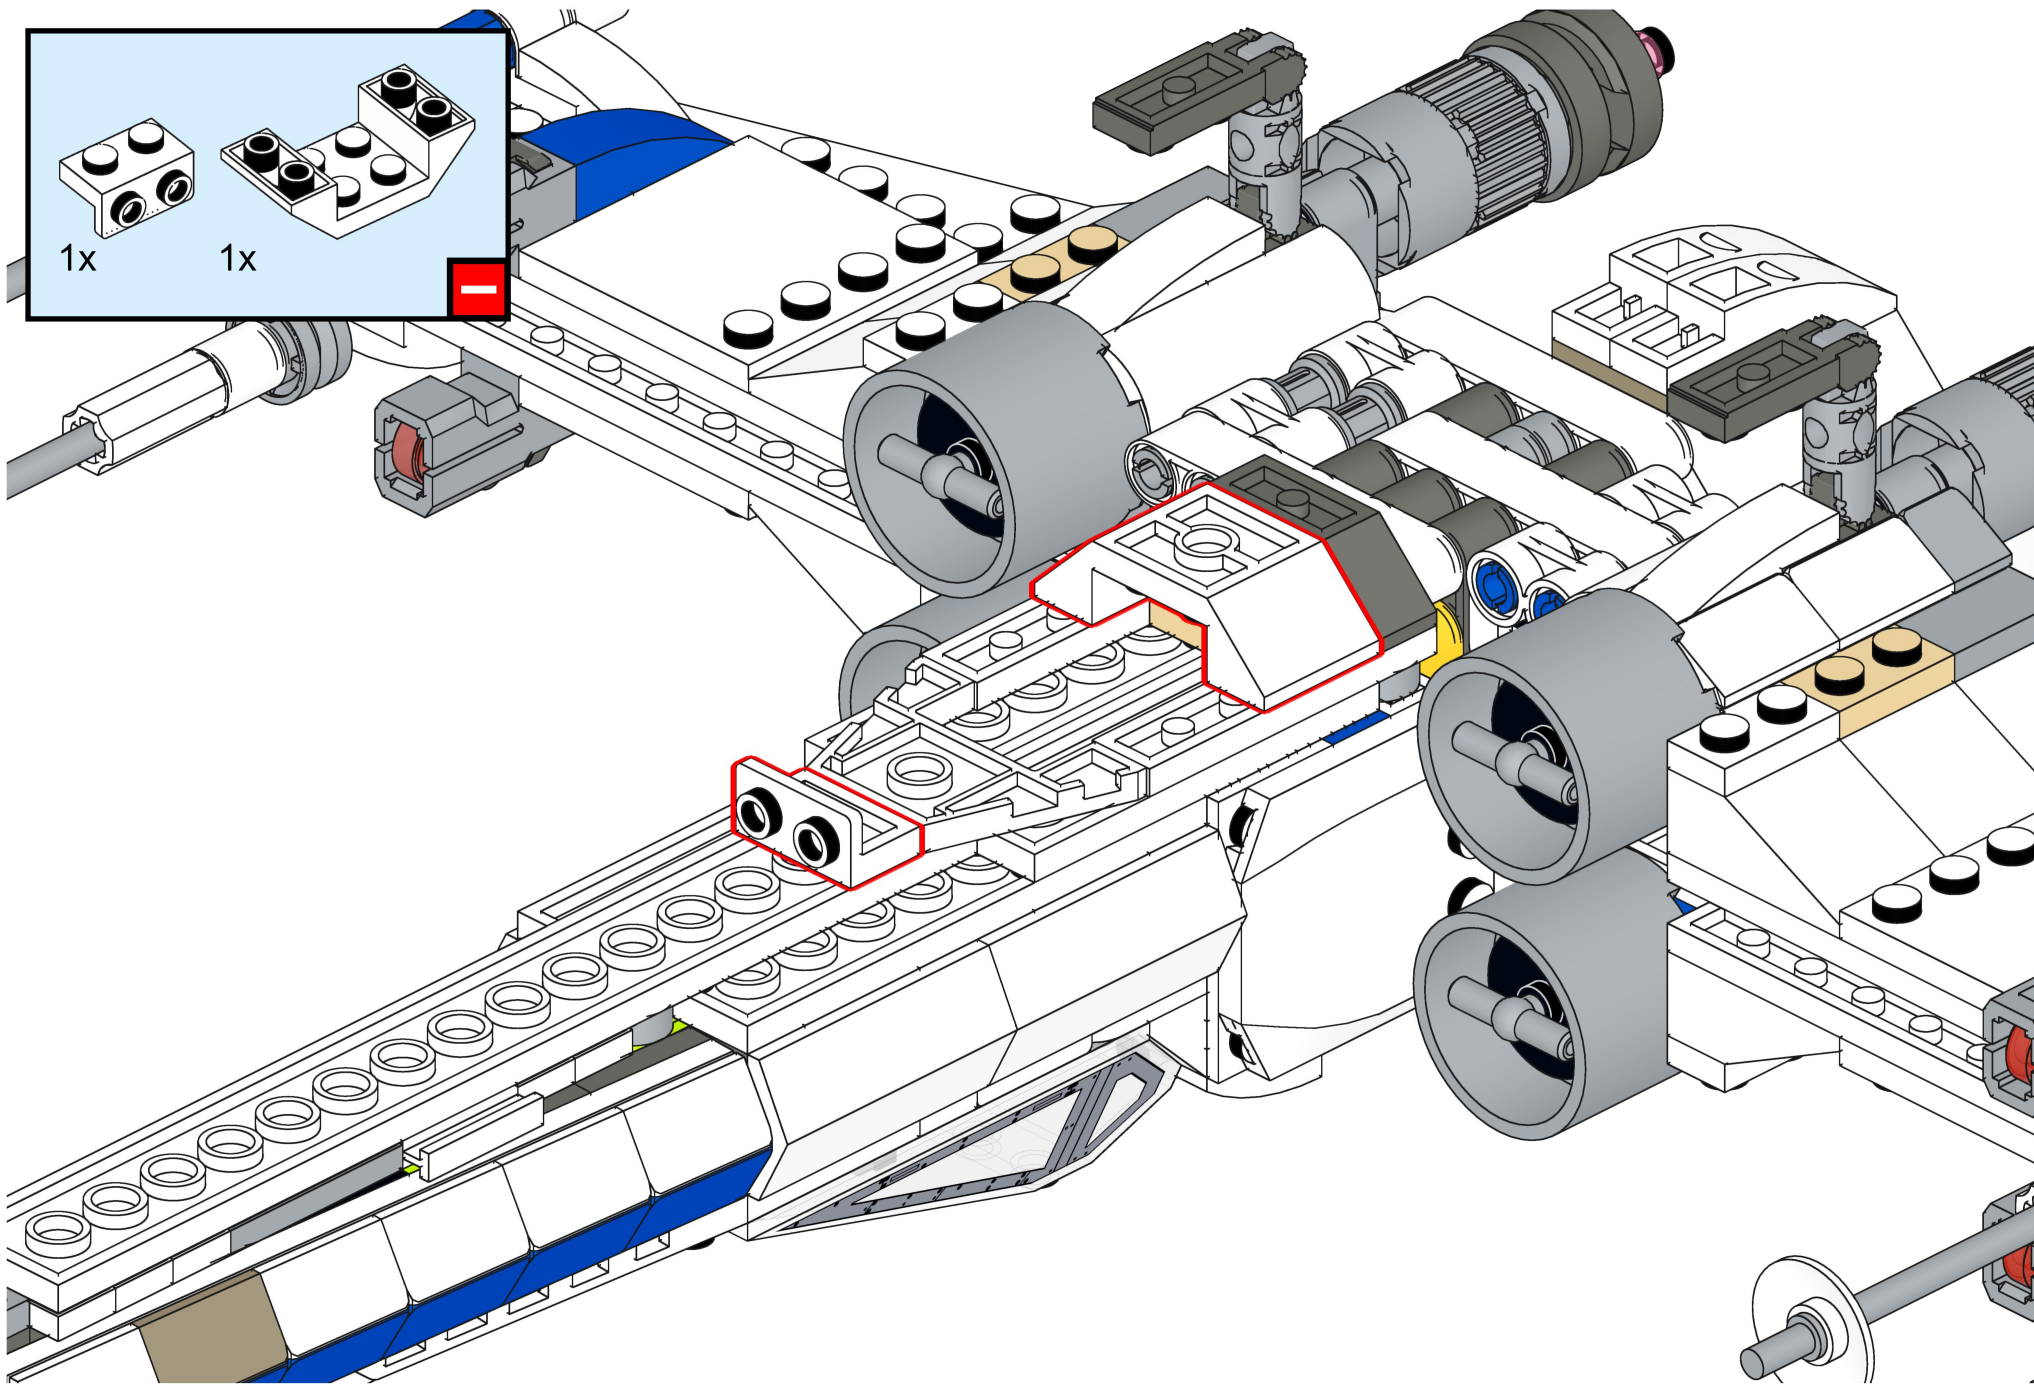

Bri  **pando**

brixpando.com

1x 1x

This inset box contains a parts list for the assembly step. It shows a white Technic beam (1x) and a grey Technic gear (1x). A red minus sign is placed next to the gear, indicating that it should be removed from the assembly. The text "1x" is placed next to each part.

17

18

19

20

21

22

23

24