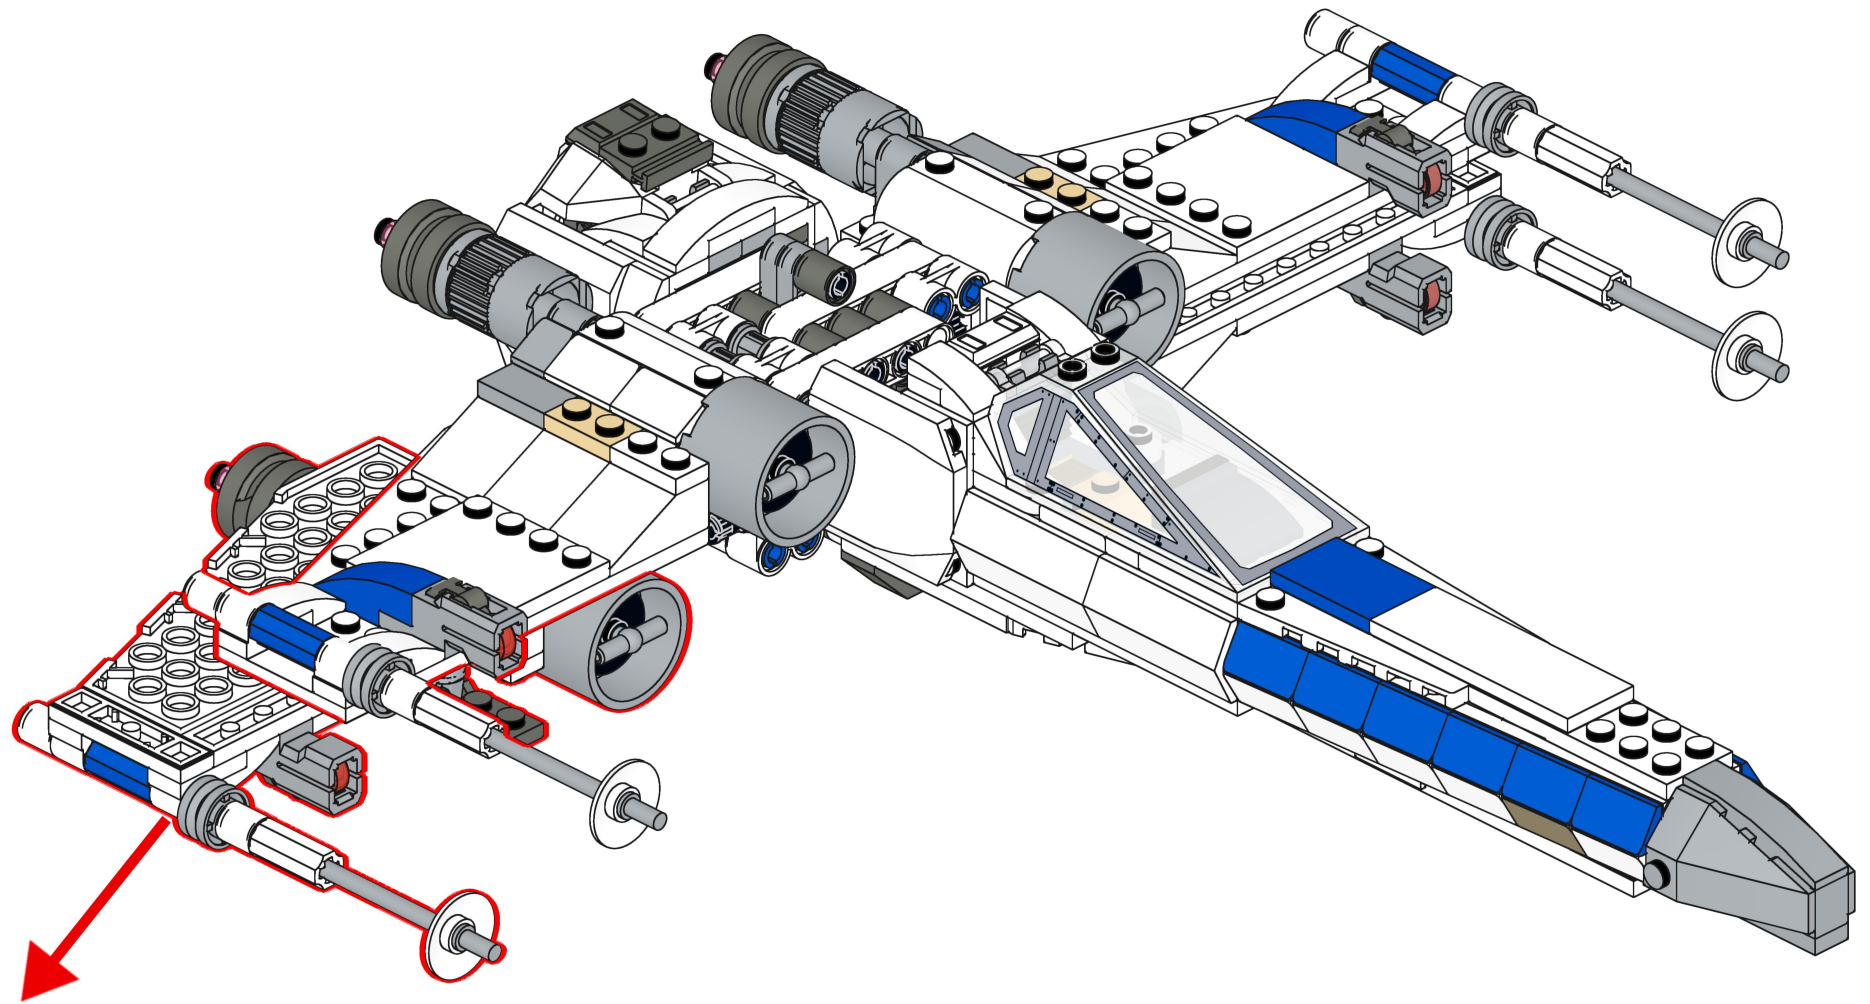

Bri  **pando**

brixpando.com

1x 1x

This inset box contains a parts list for the assembly step. It shows a white Technic beam (1x) and a grey Technic gear (1x). A red minus sign is placed next to the gear, indicating that it should be removed from the assembly. The text "1x" is placed next to each part.

17

18

19

20

21

22

23

24