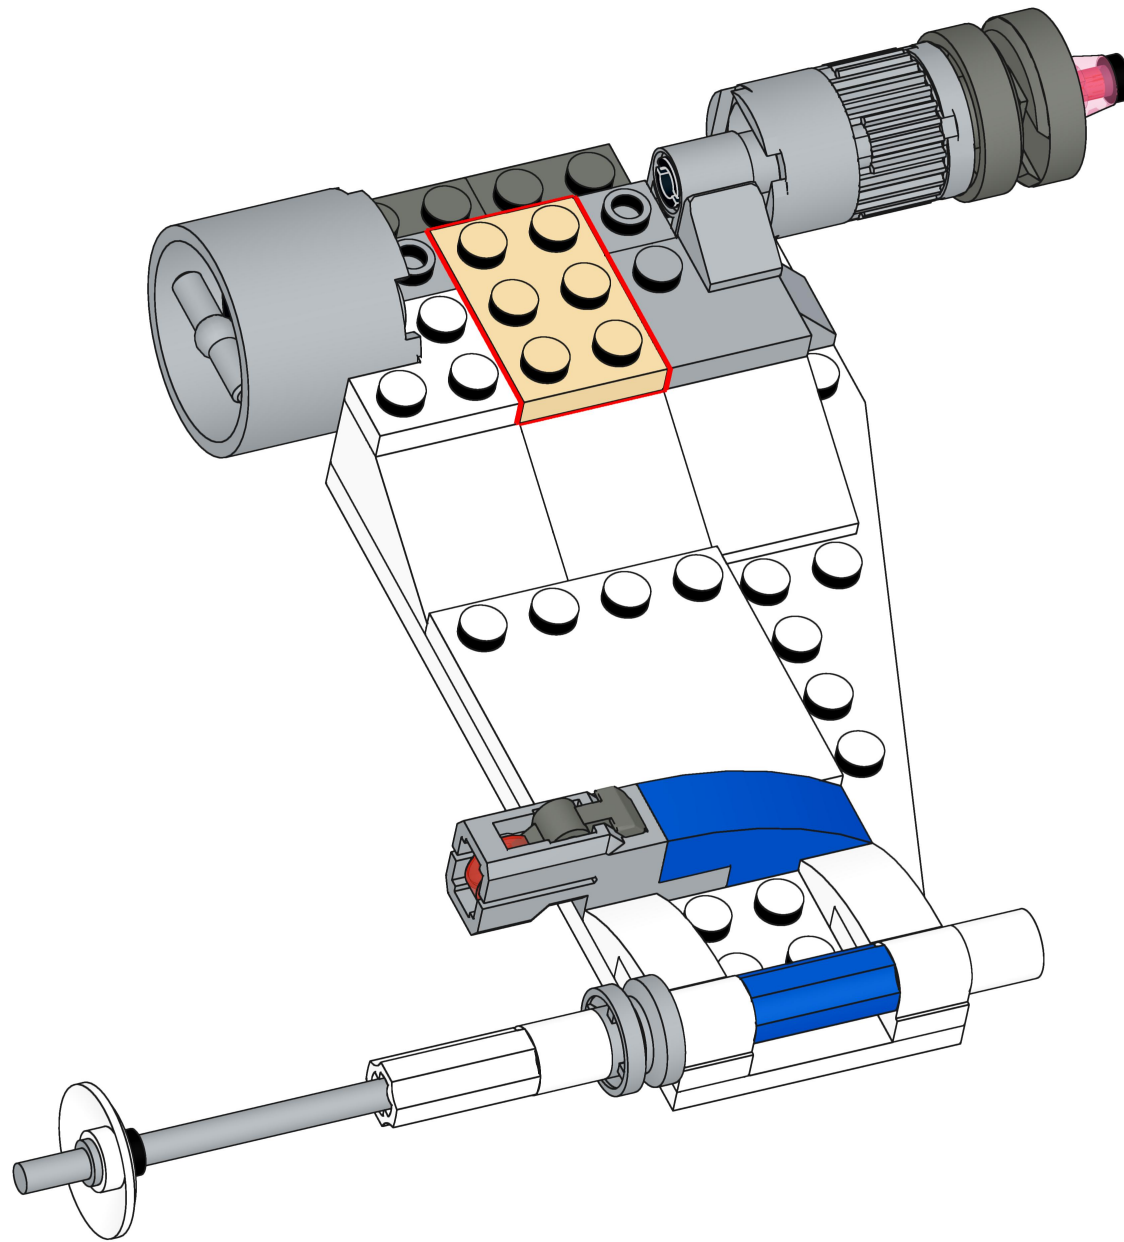

Bri  **pando**

brixpando.com

1x 1x

This inset box contains a parts list for the assembly step. It shows a white Technic beam (1x) and a grey Technic gear (1x). A red minus sign is placed next to the gear, indicating that it should be removed from the assembly. The text "1x" is placed next to each part.

17

18

19

20

21

22

23

24