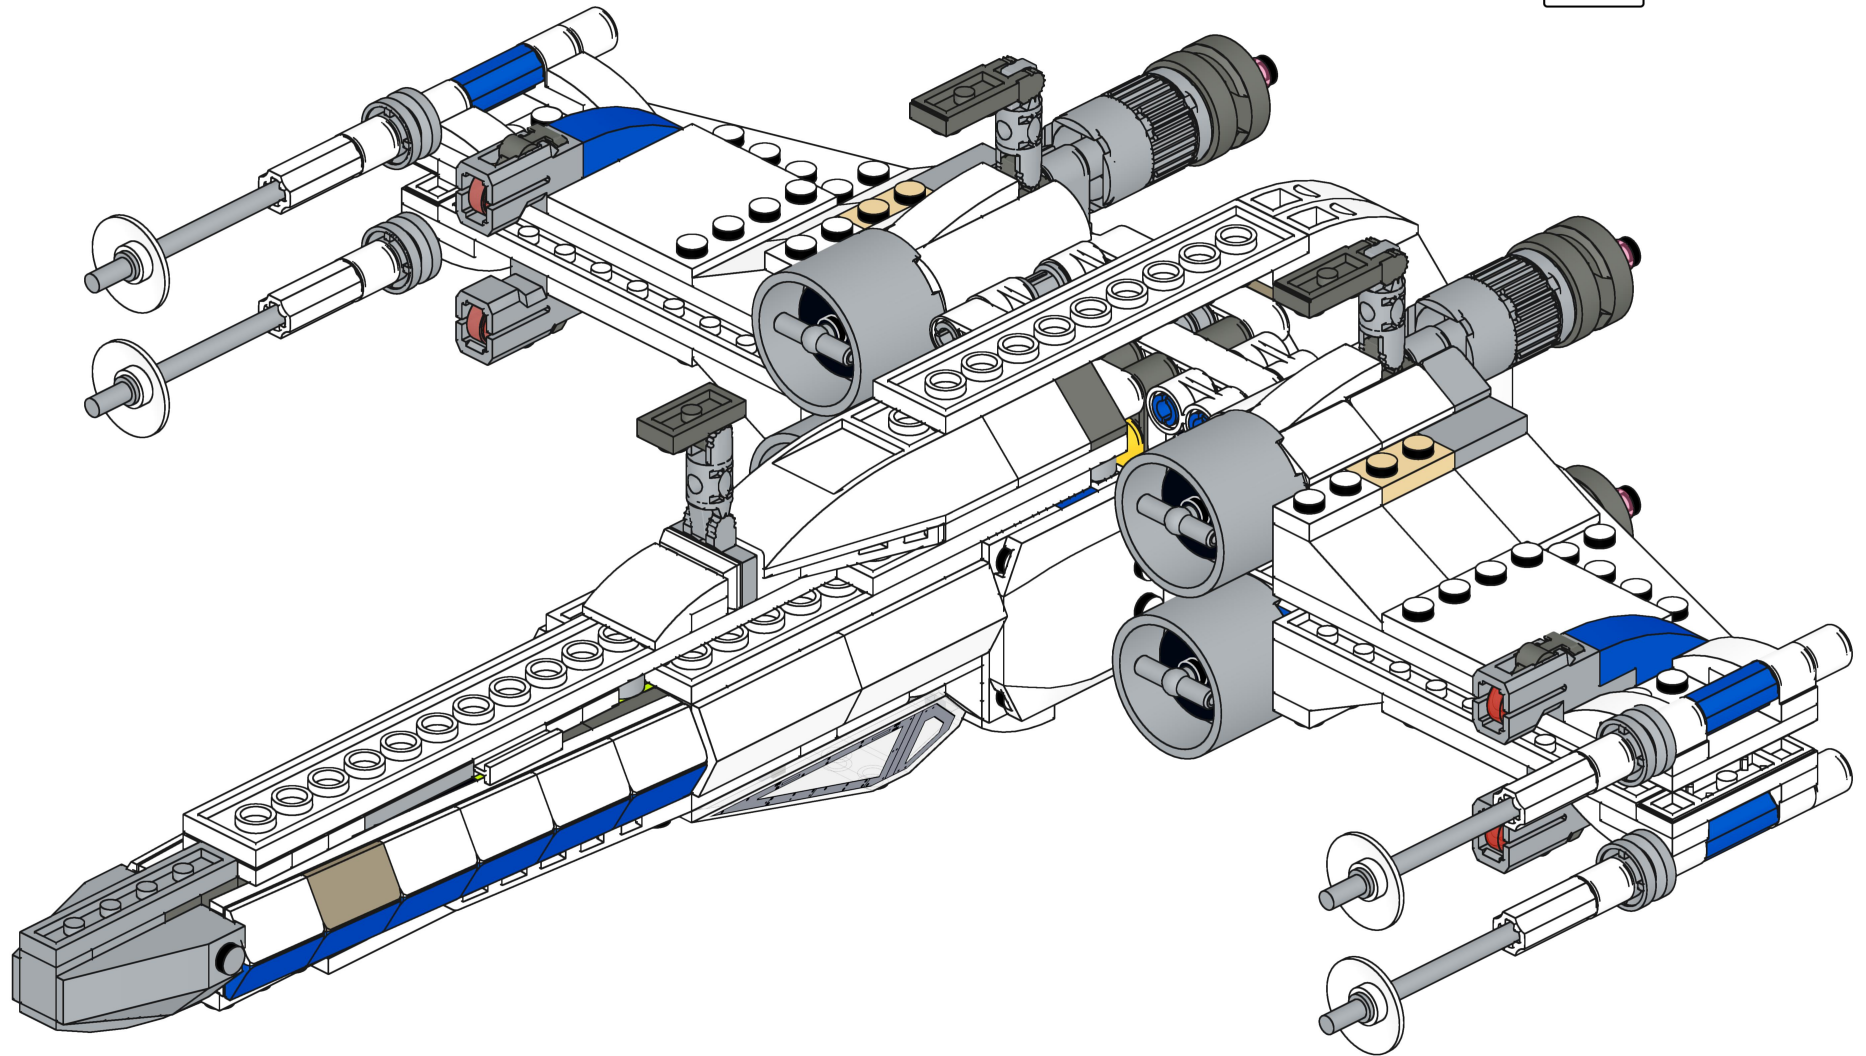

Bri  **pando**

brixpando.com

1x 1x

This inset box contains a parts list for the assembly step. It shows a white Technic beam (1x) and a grey Technic gear (1x). A red minus sign is placed next to the gear, indicating that it should be removed from the assembly. The text "1x" is placed next to each part.

17

18

19

20

21

22

23

24