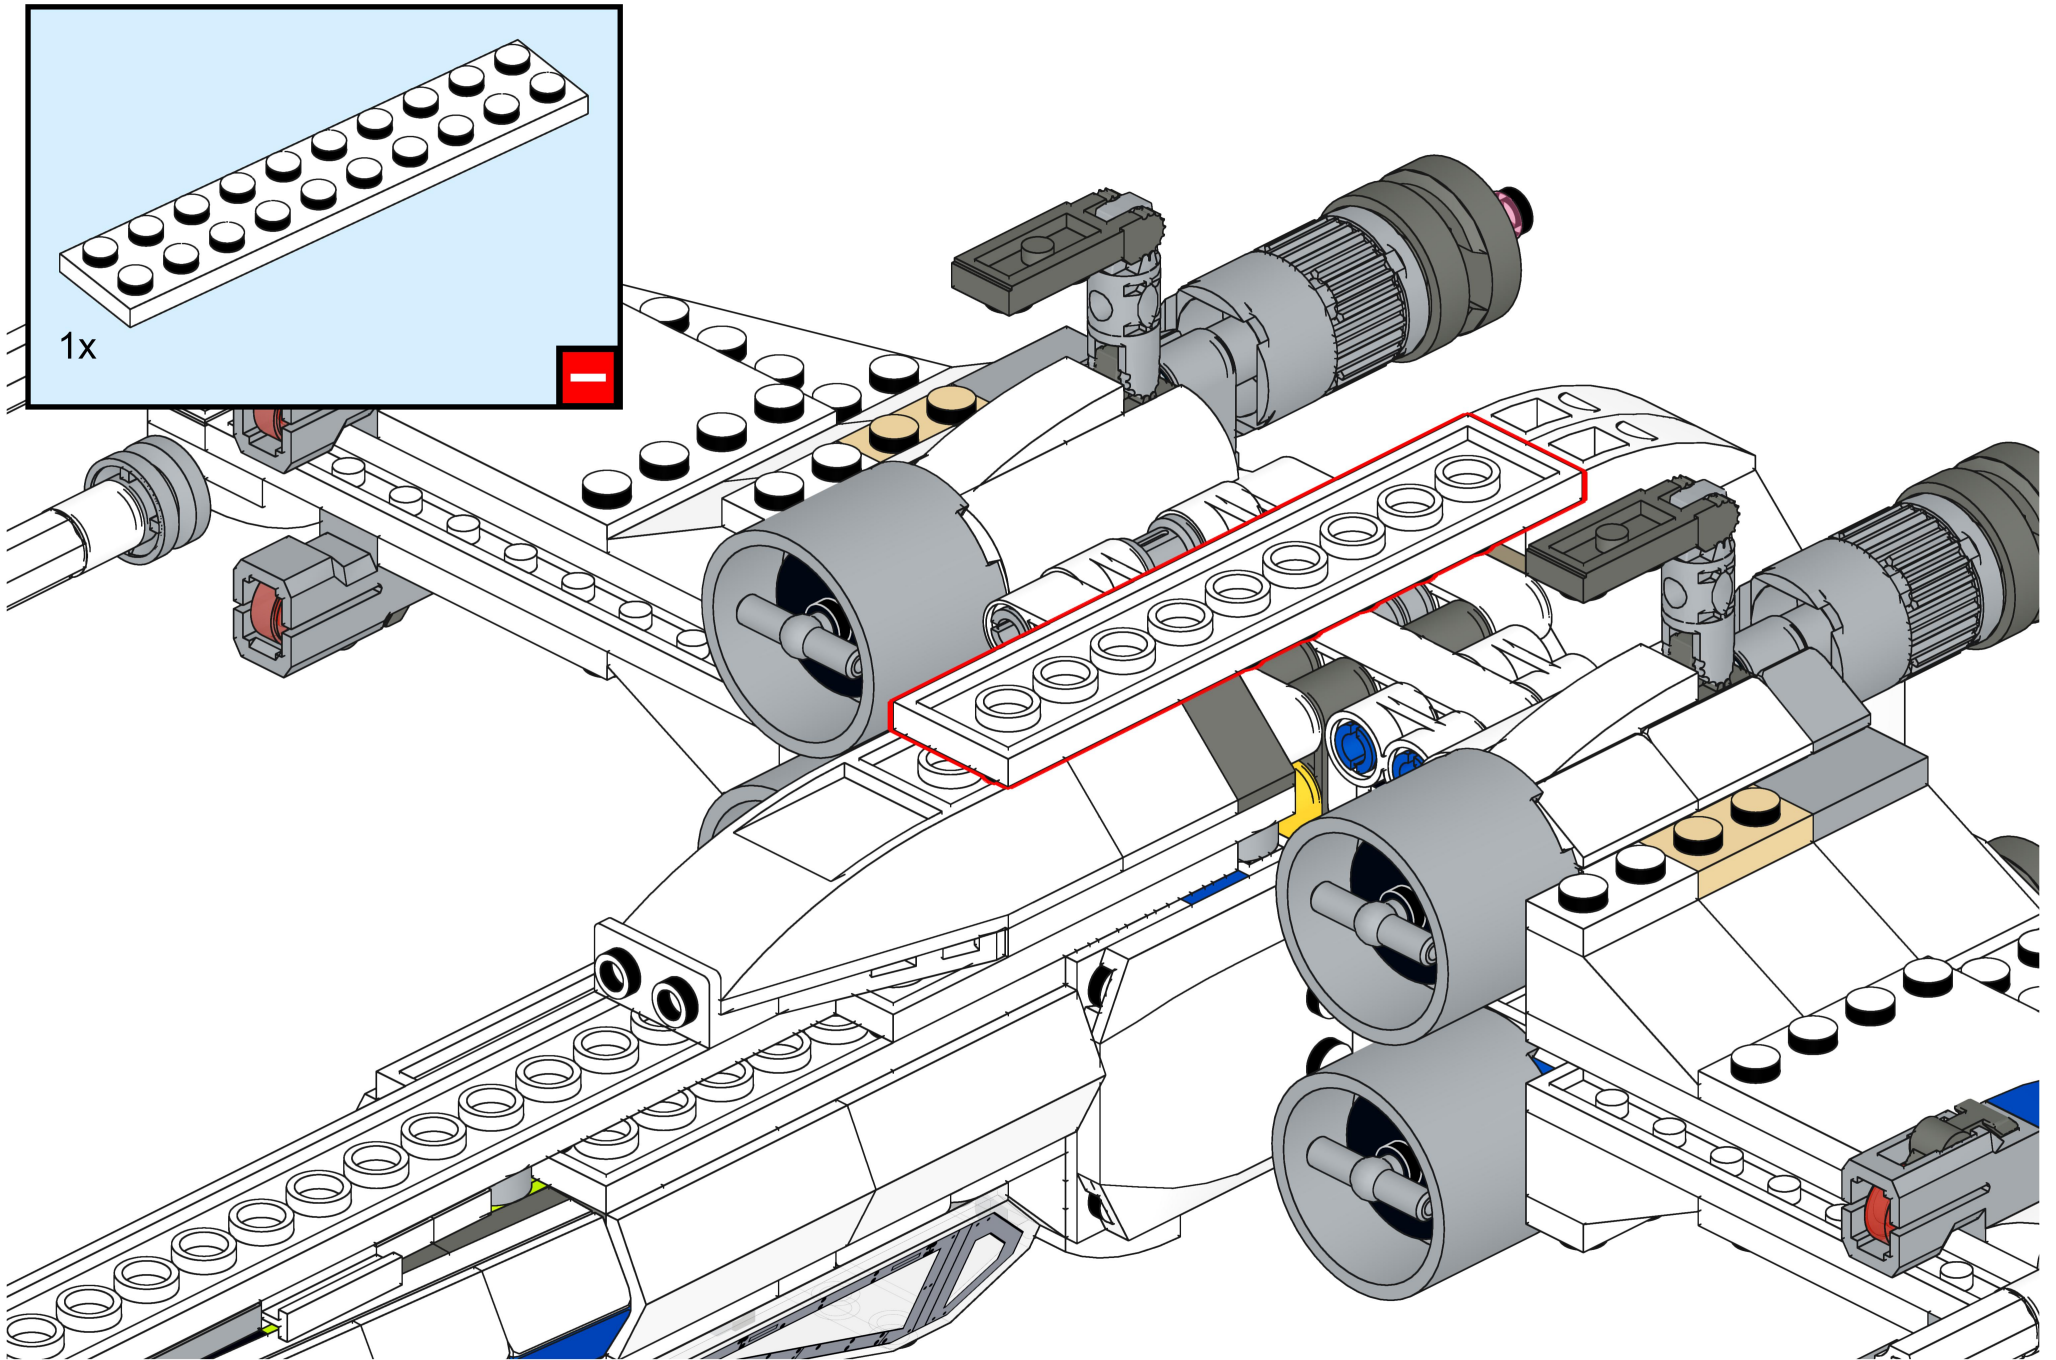

Bri  **pando**

brixpando.com

1x 1x

This inset box contains a parts list for the assembly step. It shows a white Technic beam (1x) and a grey Technic gear (1x). A red minus sign is placed next to the gear, indicating that it should be removed from the assembly. The text "1x" is placed next to each part.