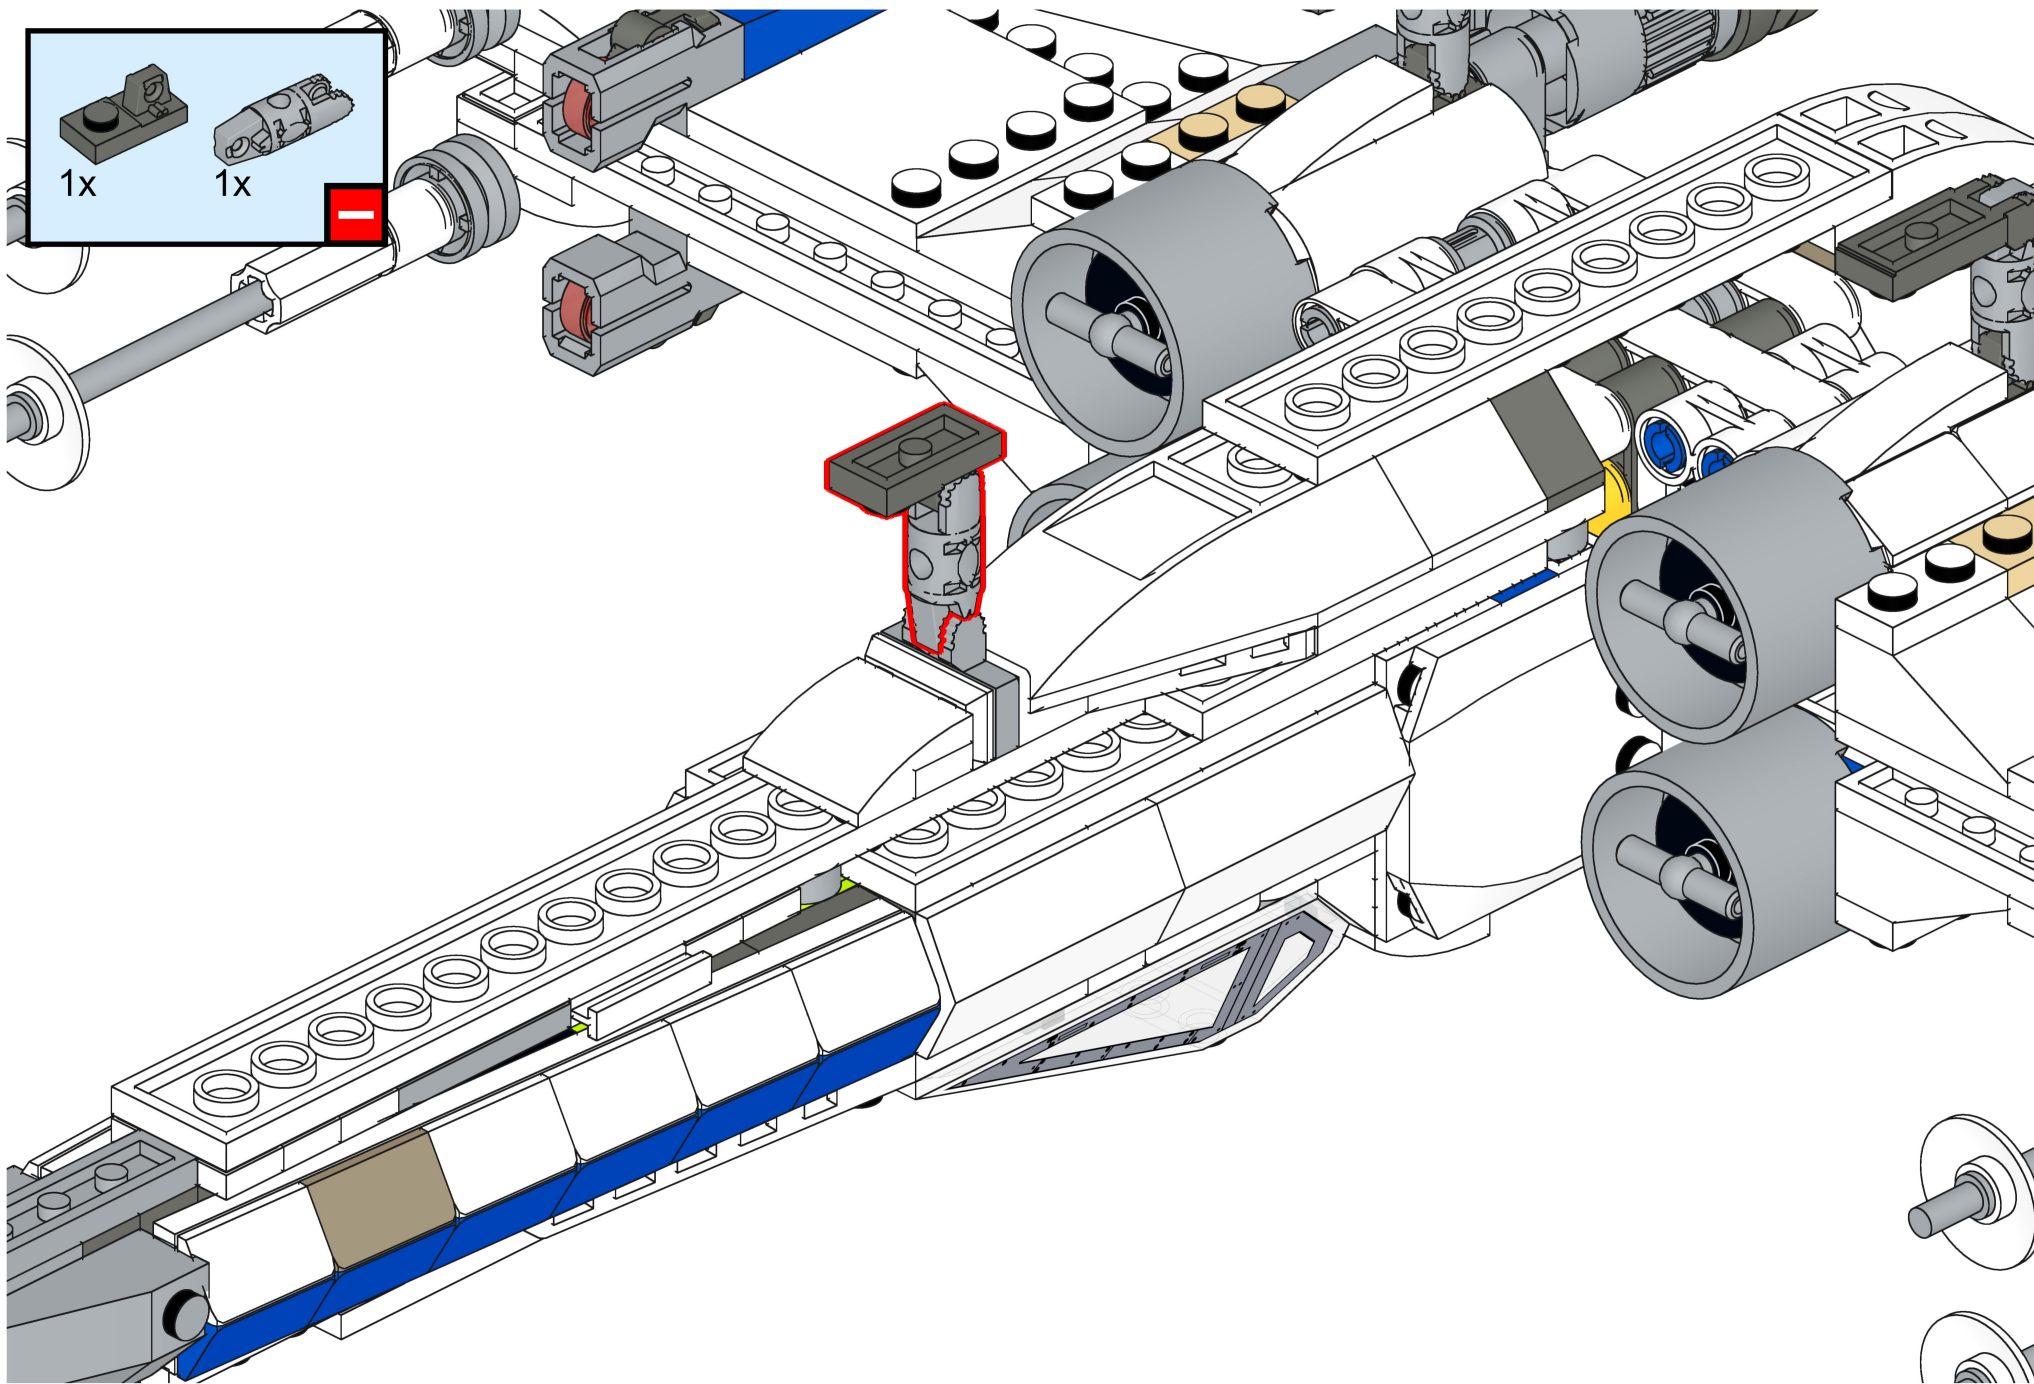

Bri  **pando**

brixpando.com

1x 1x

This inset box contains a parts list for the assembly step. It shows a white Technic beam (1x) and a grey Technic gear (1x). A red minus sign is placed next to the gear, indicating that it should be removed from the assembly. The text "1x" is placed next to each part.

17

18

19

20

21

22

23

24