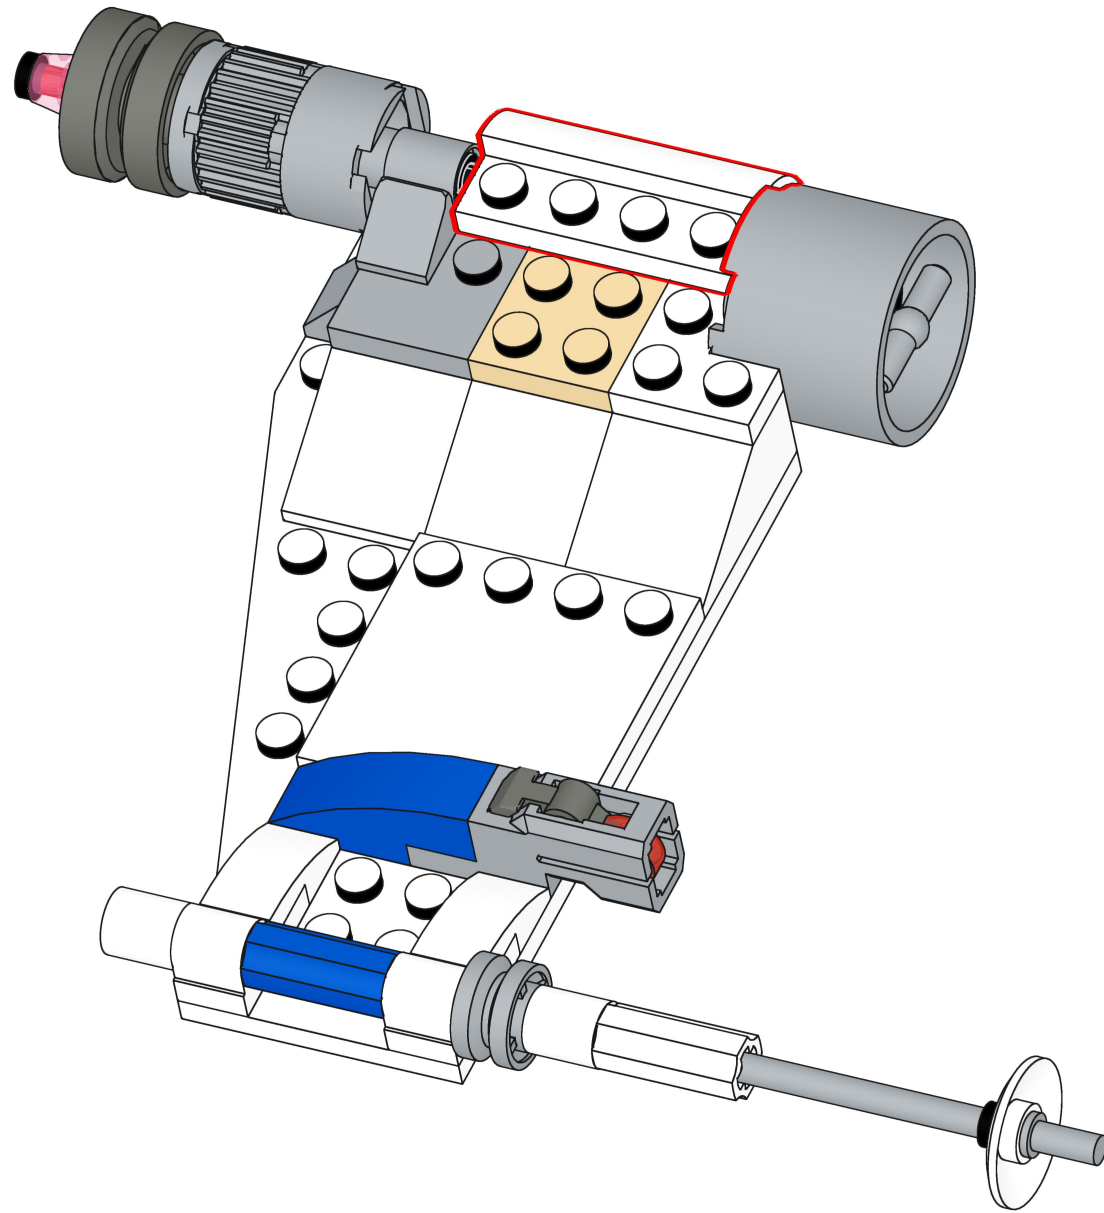

Bri  **pando**

brixpando.com

1x 1x

This inset box contains a parts list for the assembly step. It shows a white Technic beam (1x) and a grey Technic gear (1x). A red minus sign is placed next to the gear, indicating that it should be removed from the assembly. The text "1x" is placed next to each part.