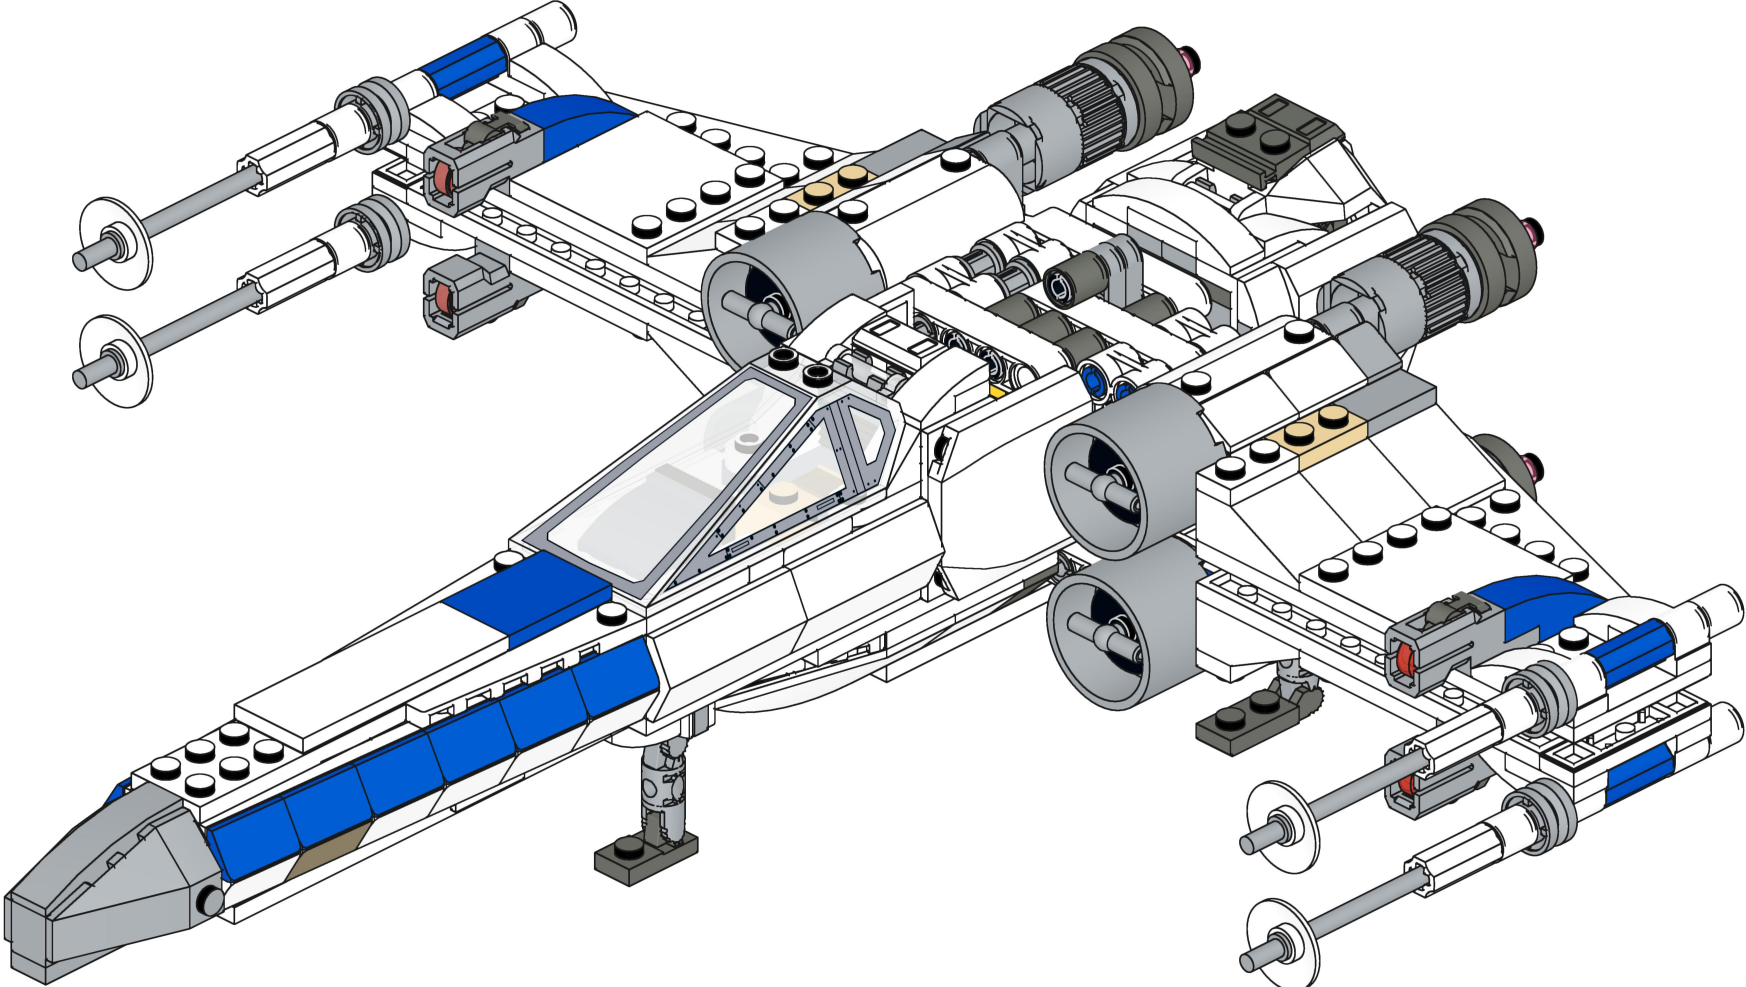

Bri  **pando**

brixpando.com

1x 1x

This inset box contains a parts list for the assembly step. It shows a white Technic beam (1x) and a grey Technic gear (1x). A red minus sign is placed next to the gear, indicating that it should be removed from the assembly. The text "1x" is placed next to each part.

17

18

19

20

21

22

23

24