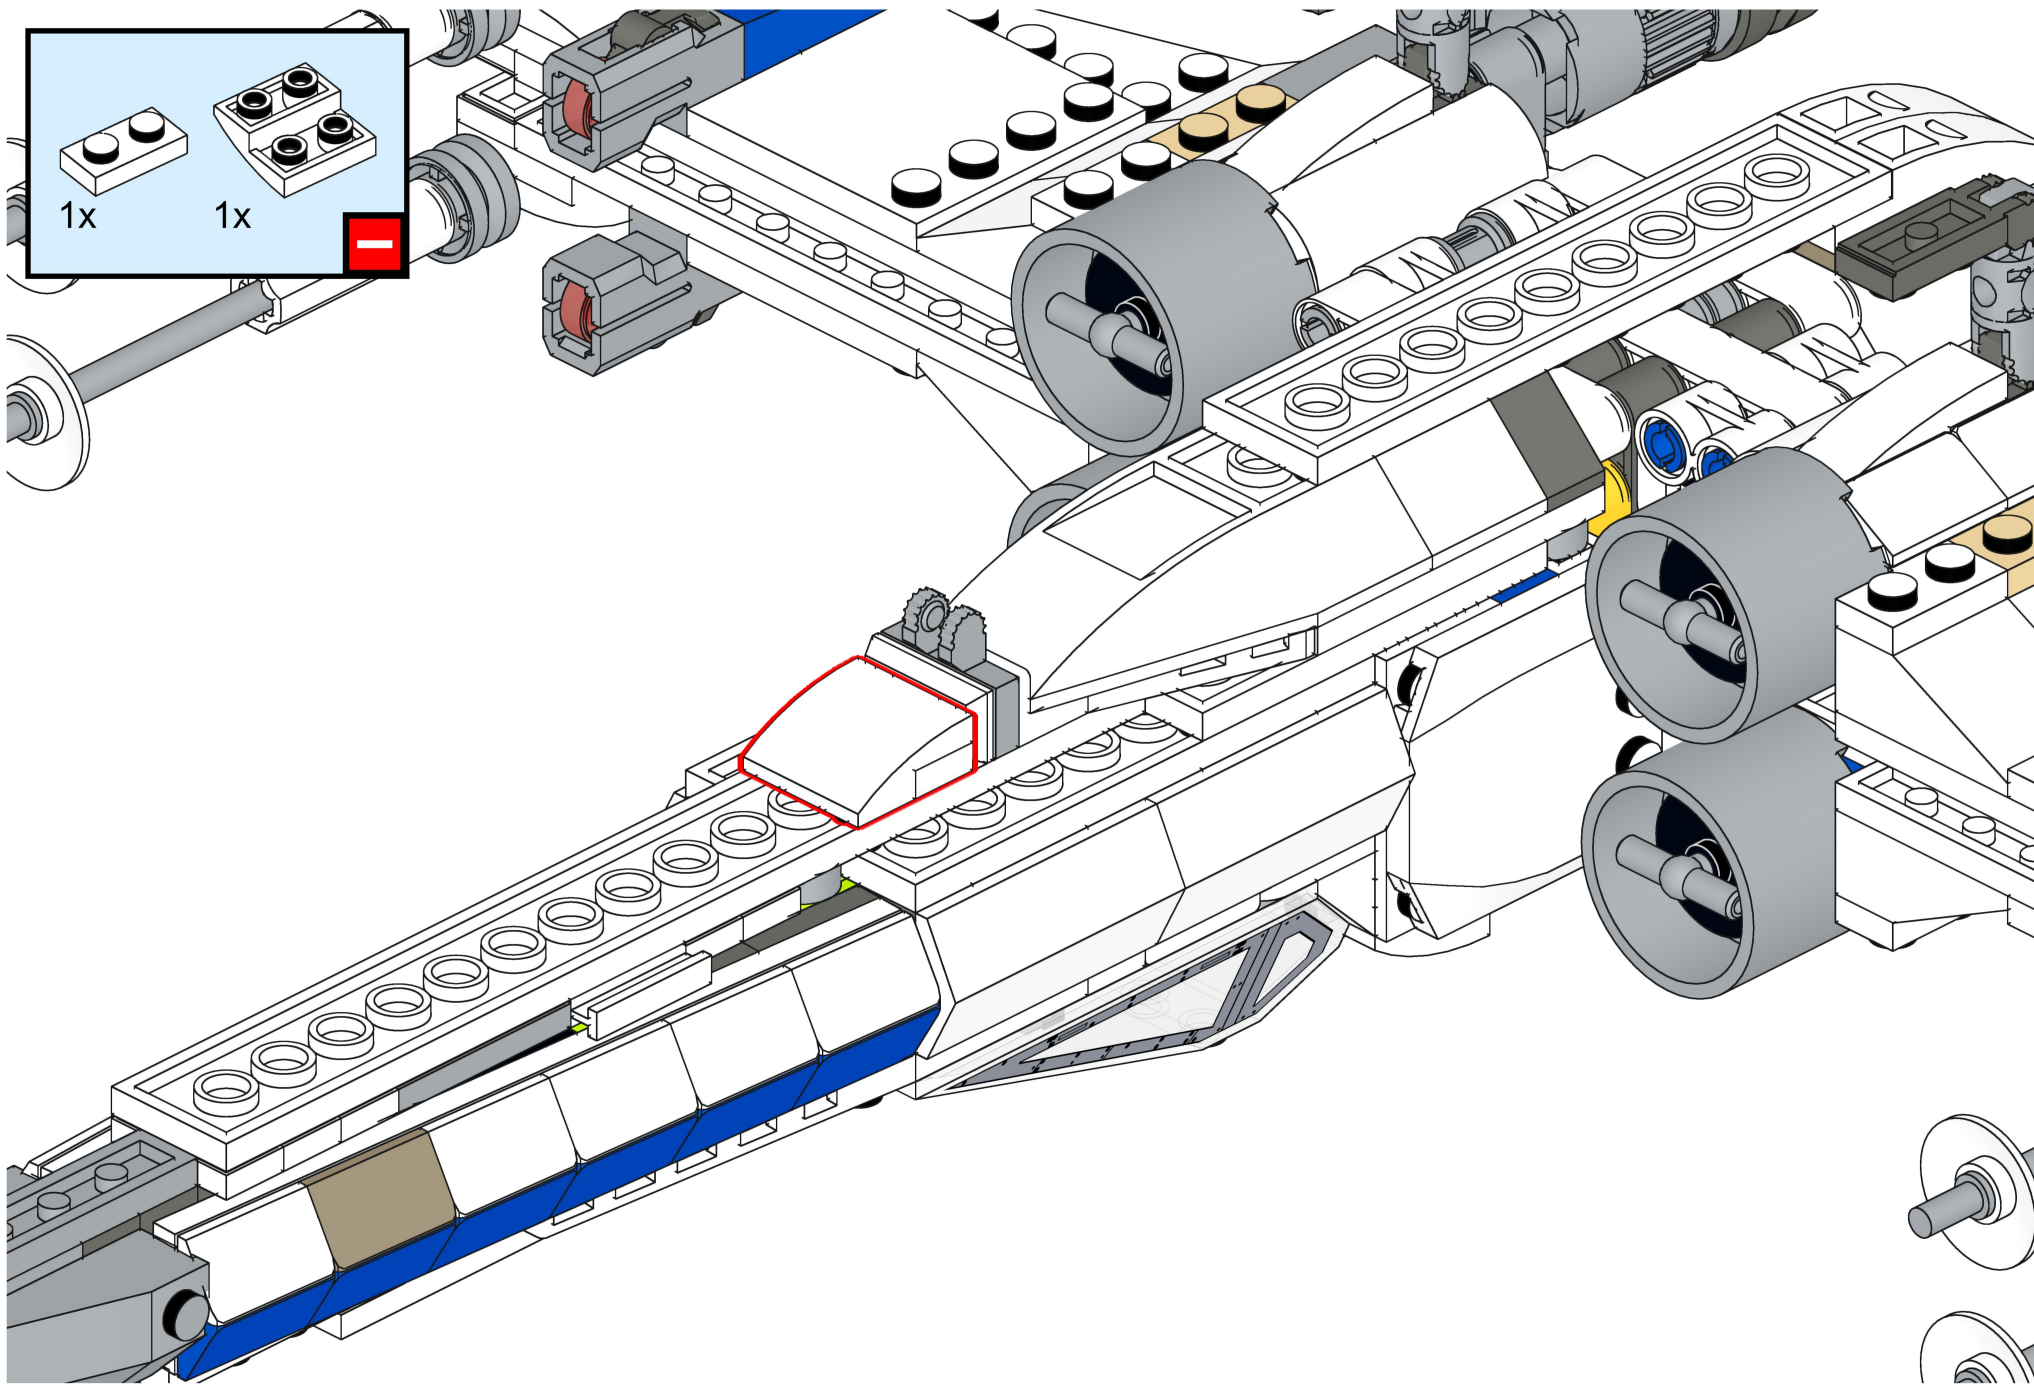

Bri  **pando**

brixpando.com

1x 1x

This inset box contains a parts list for the assembly step. It shows a white Technic beam (1x) and a grey Technic gear (1x). A red minus sign is placed next to the gear, indicating that it should be removed from the assembly. The text "1x" is placed next to each part.

17

18

19

20

21

22

23

24