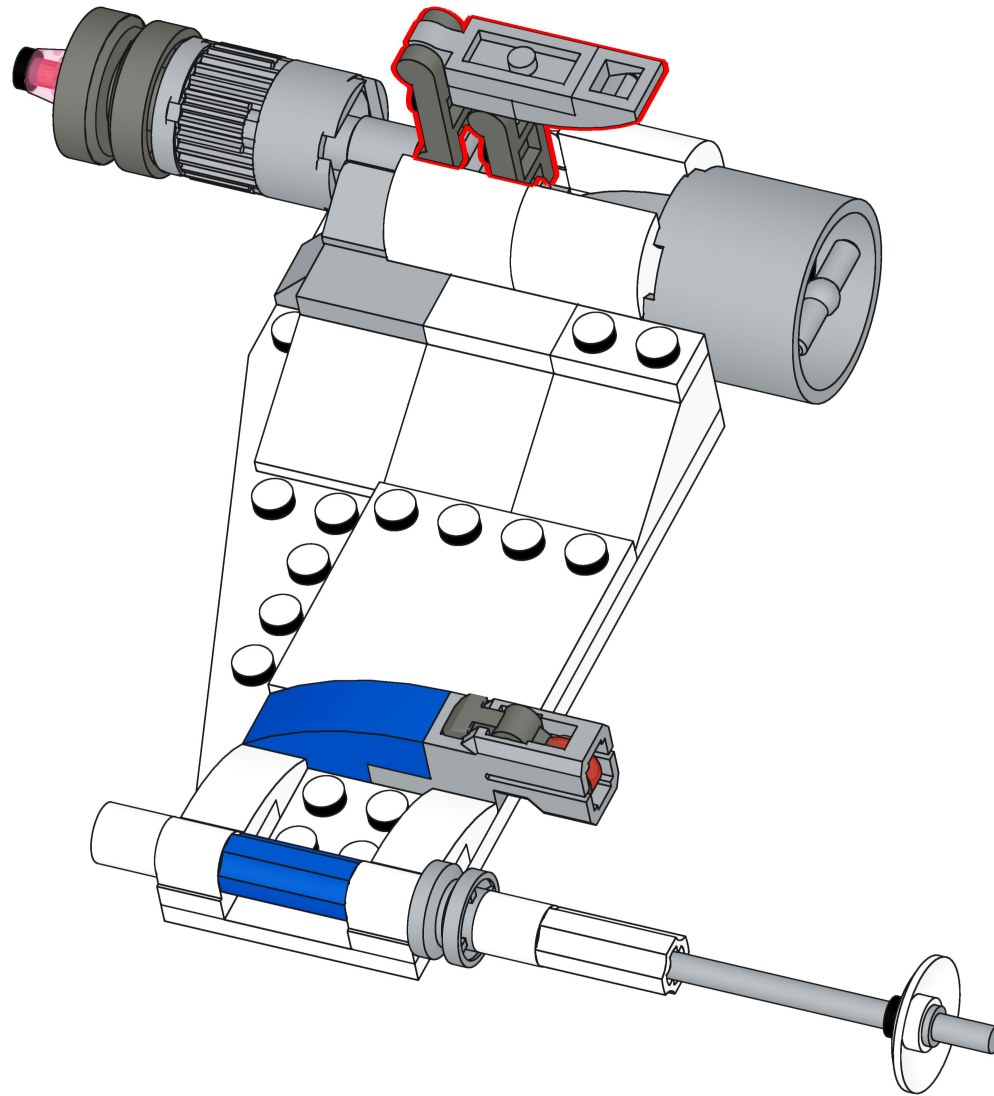

Bri  **pando**

brixpando.com

1x 1x

This inset box contains a parts list for the assembly step. It shows a white Technic beam (1x) and a grey Technic gear (1x). A red minus sign is placed next to the gear, indicating that it should be removed from the assembly. The text "1x" is placed next to each part.

17

18

19

20

21

22

23

24