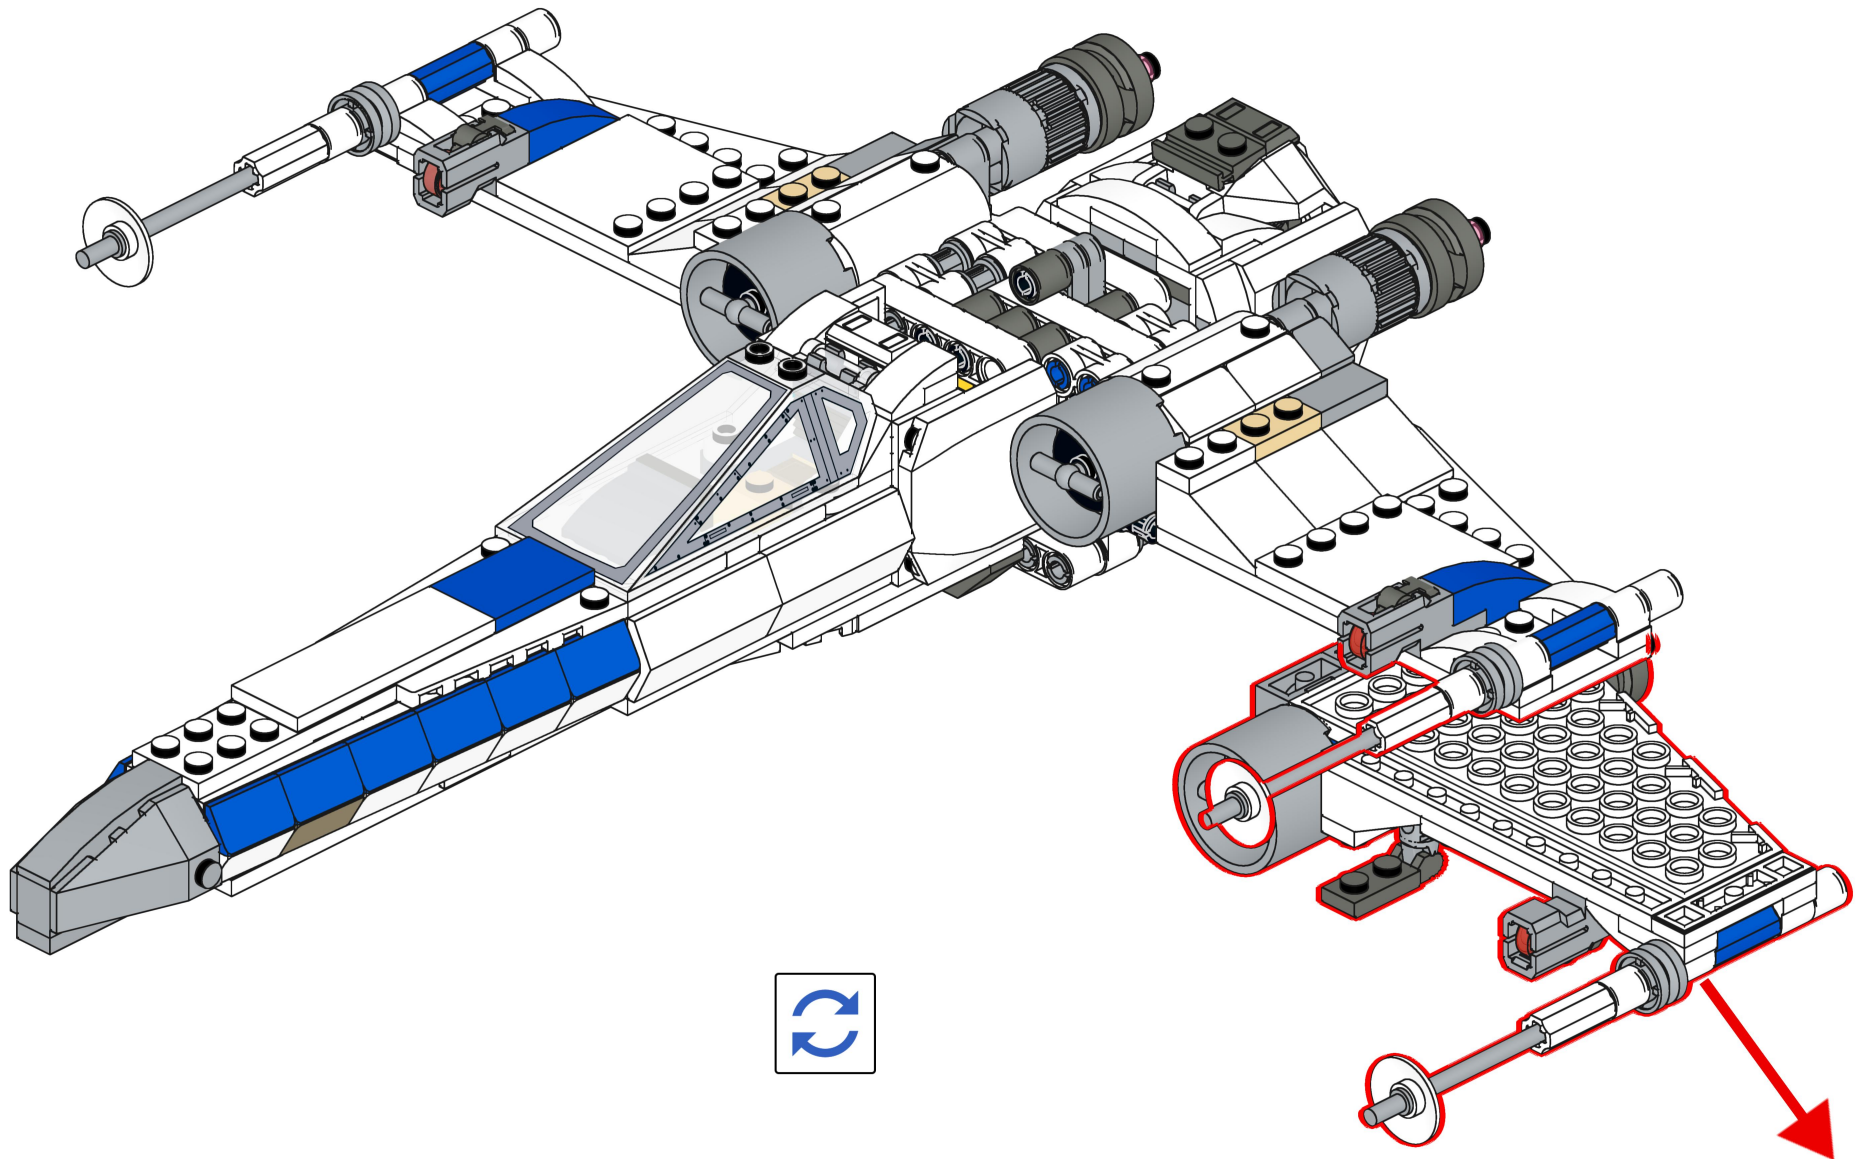

Bri  **pando**

brixpando.com

1x 1x

This inset box contains a parts list for the assembly step. It shows a white Technic beam (1x) and a grey Technic gear (1x). A red minus sign is placed next to the gear, indicating that it should be removed from the assembly. The text "1x" is placed next to each part.

17

18

19

20

21

22

23

24