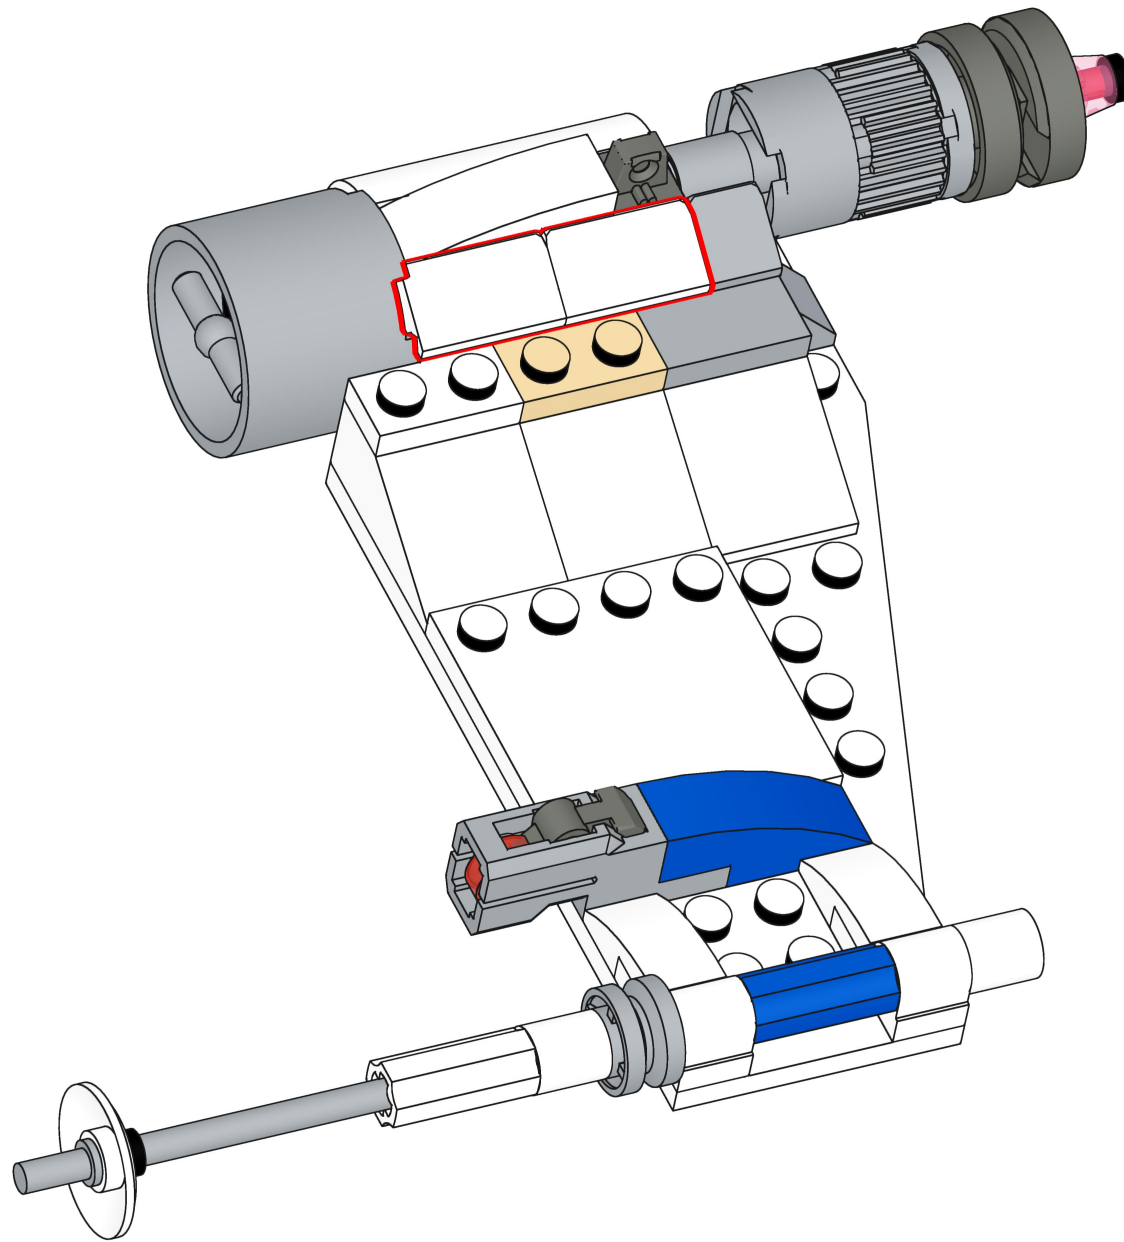

Bri  **pando**

brixpando.com

1x 1x

This inset box contains a parts list for the assembly step. It shows a white Technic beam (1x) and a grey Technic gear (1x). A red minus sign is placed next to the gear, indicating that it should be removed from the assembly. The text "1x" is placed next to each part.