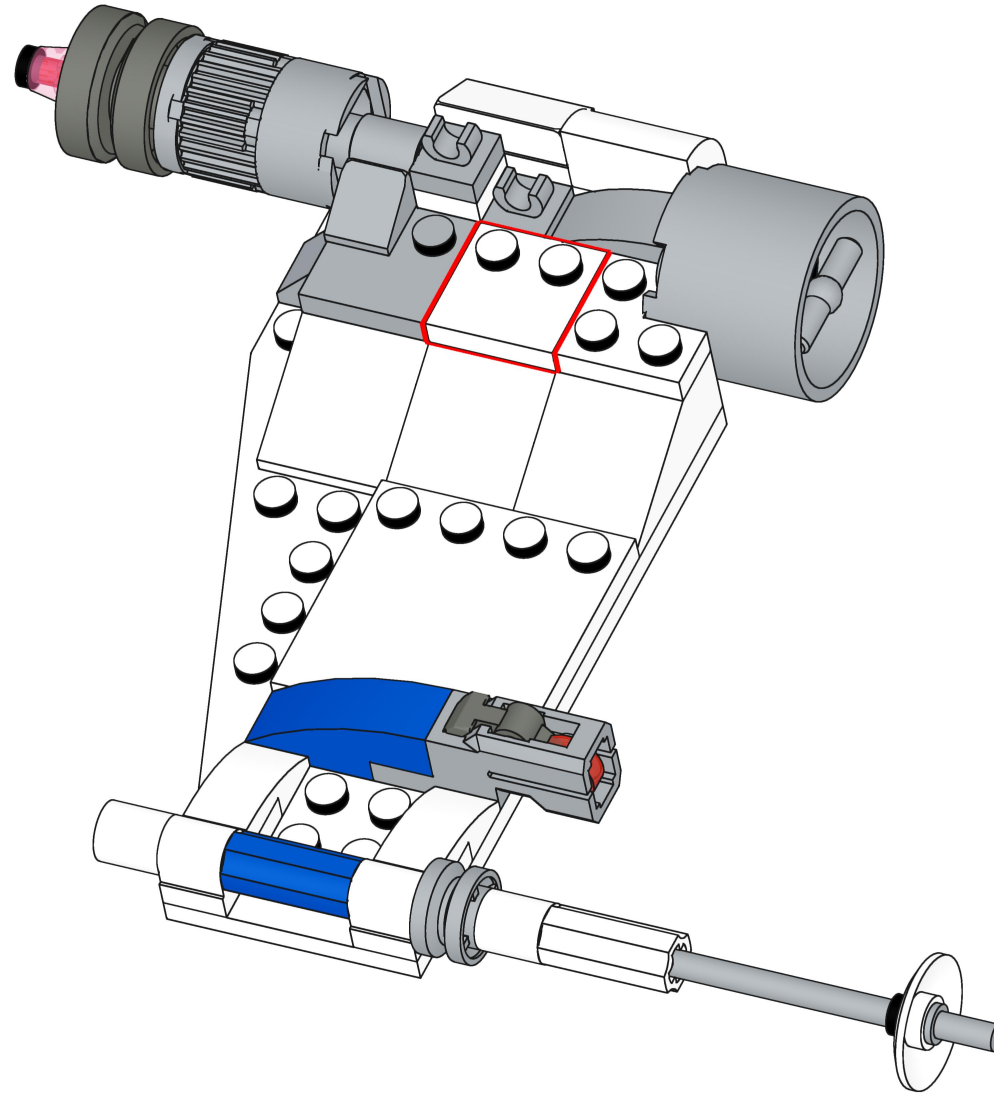

Bri  **pando**

brixpando.com

1x 1x

This inset box contains a parts list for the assembly step. It shows a white Technic beam (1x) and a grey Technic gear (1x). A red minus sign is placed next to the gear, indicating that it should be removed from the assembly. The text "1x" is placed next to each part.

17

18

19

20

21

22

23

24