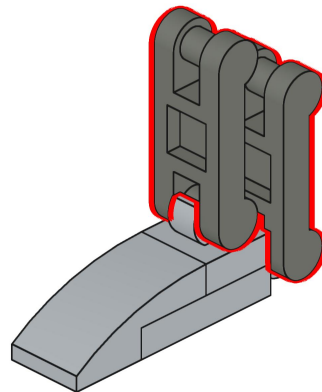

Bri  **pando**

brixpando.com

1x 1x

This inset box contains a parts list for the assembly step. It shows a white Technic beam (1x) and a grey Technic gear (1x). A red minus sign is placed next to the gear, indicating that it should be removed from the assembly. The text "1x" is placed next to each part.

17

18

19

20

21

22

23

24