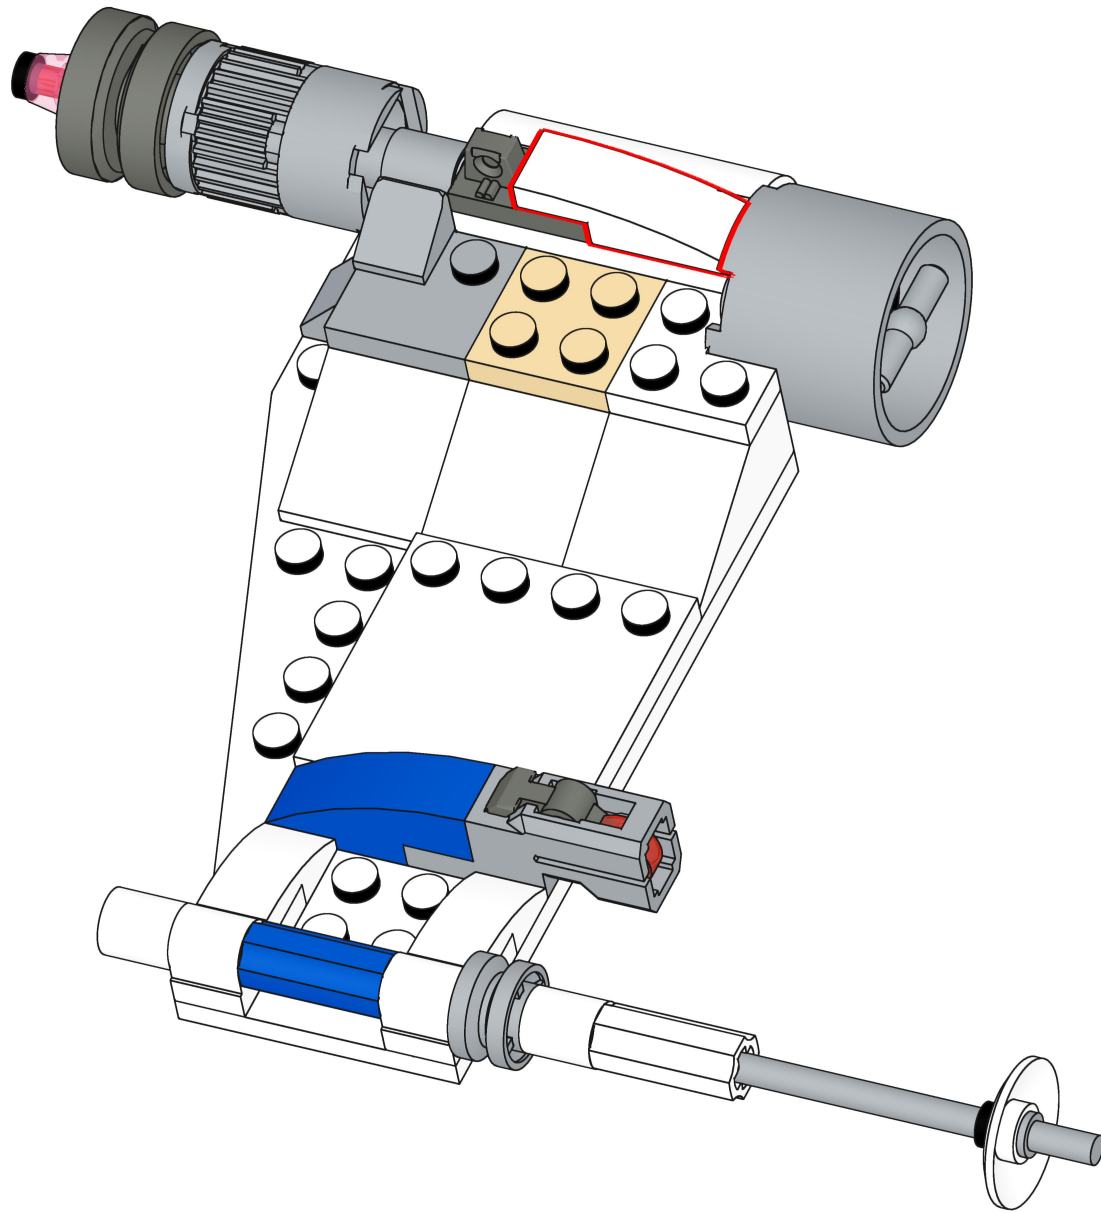

Bri  **pando**

brixpando.com

1x 1x

This inset box contains a parts list for the assembly step. It shows a white Technic beam (1x) and a grey Technic gear (1x). A red minus sign is placed next to the gear, indicating that it should be removed from the assembly. The text "1x" is placed next to each part.