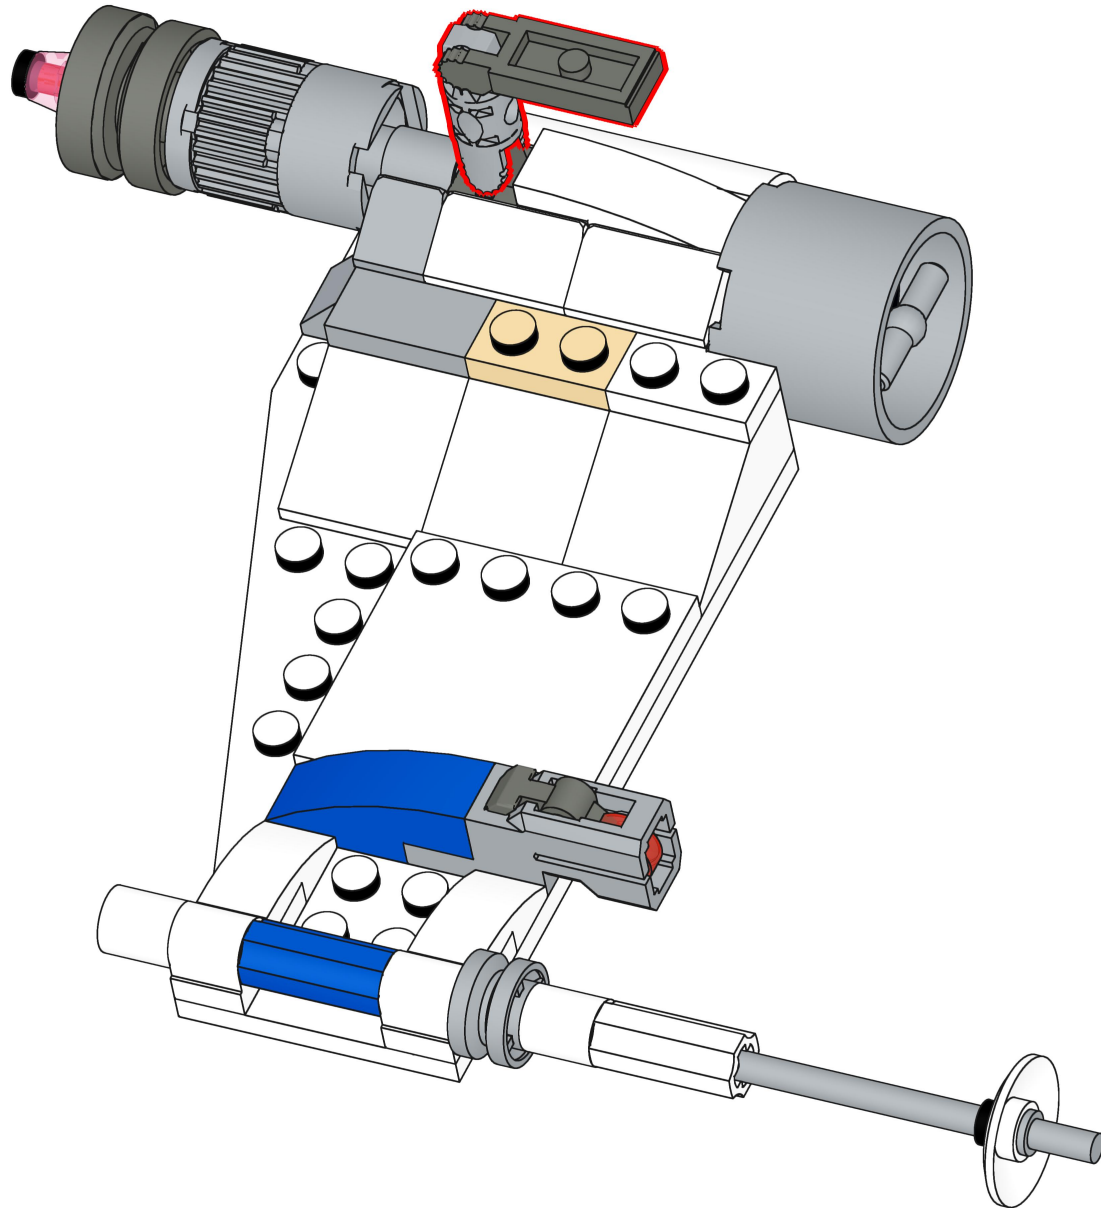

Bri  **pando**

brixpando.com

1x 1x

This inset box contains a parts list for the assembly step. It shows a white Technic beam (1x) and a grey Technic gear (1x). A red minus sign is placed next to the gear, indicating that it should be removed from the assembly. The text "1x" is placed next to each part.

17

18

19

20

21

22

23

24