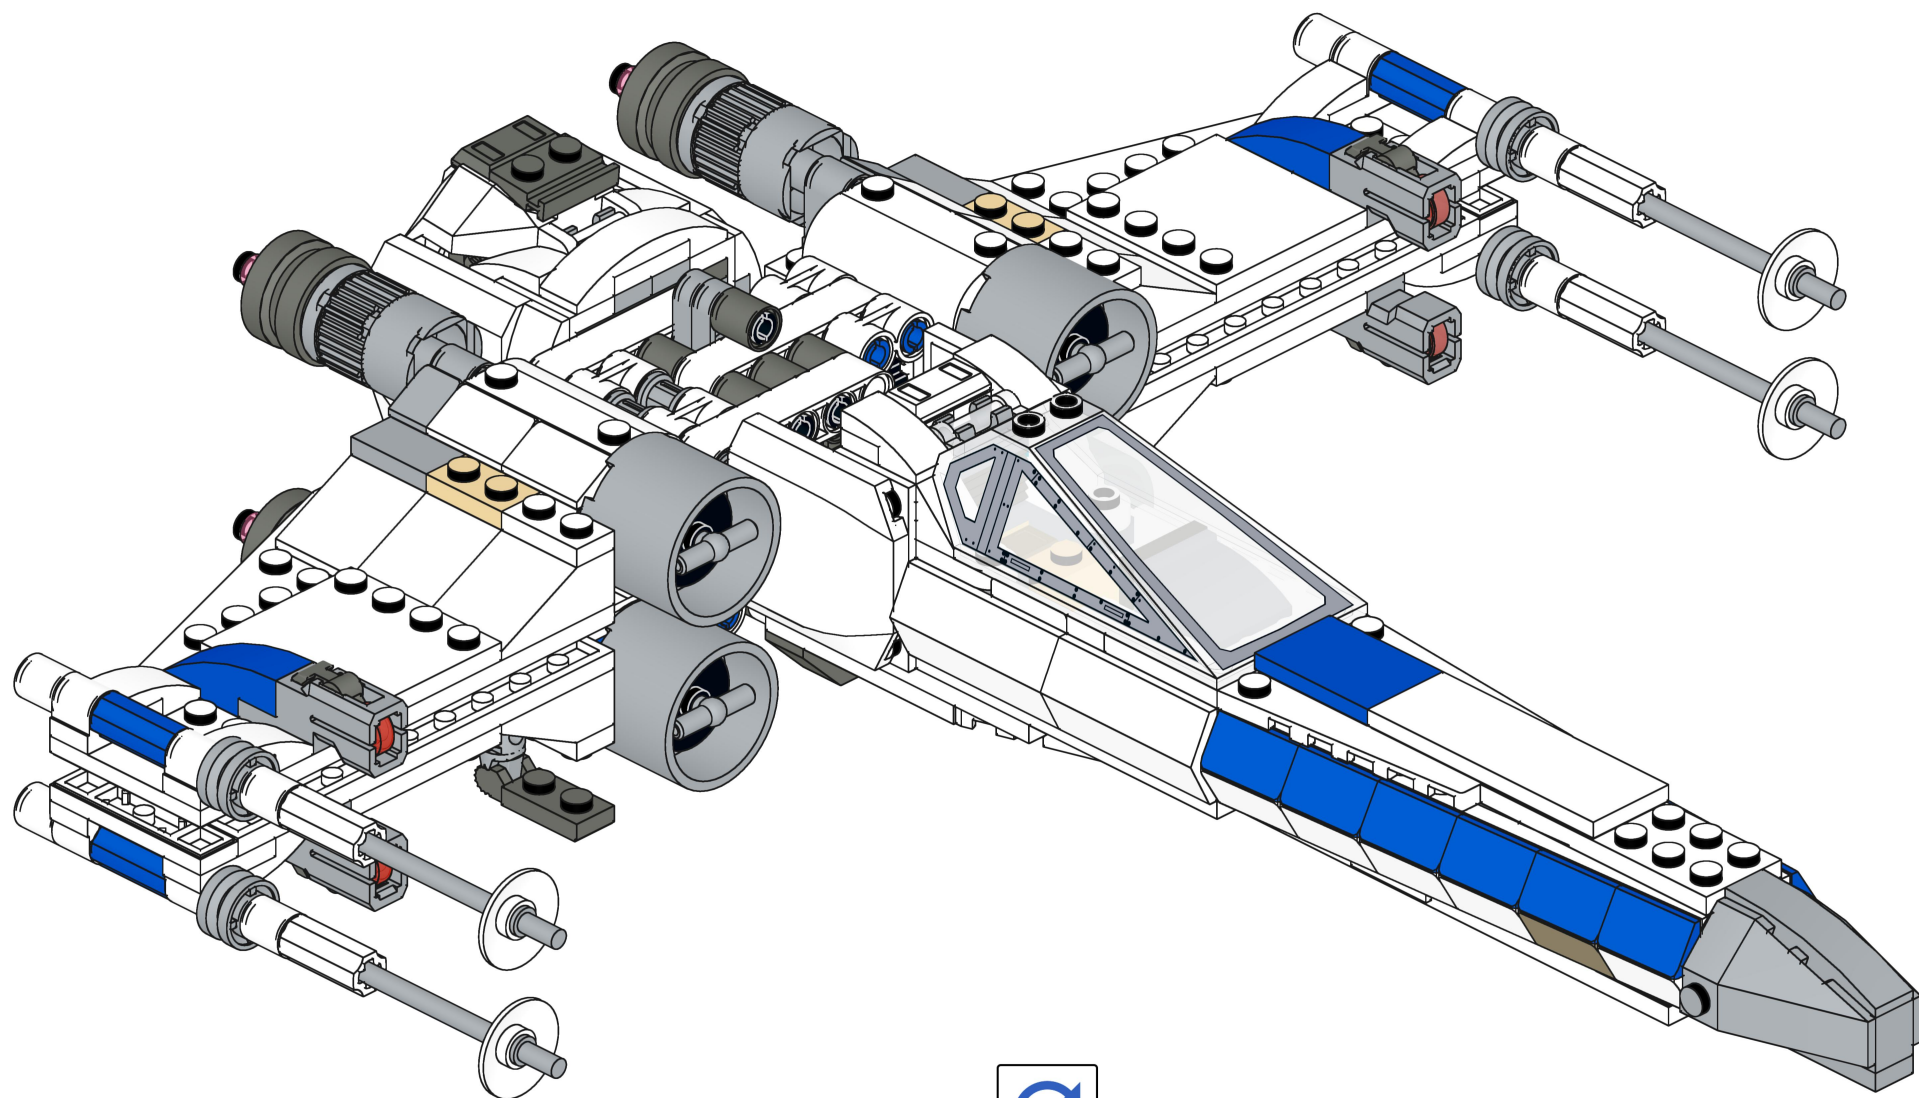

Bri  **pando**

brixpando.com

1x 1x

This inset box contains a parts list for the assembly step. It shows a white Technic beam (1x) and a grey Technic gear (1x). A red minus sign is placed next to the gear, indicating that it should be removed from the assembly. The text "1x" is placed next to each part.

17

18

19

20

21

22

23

24